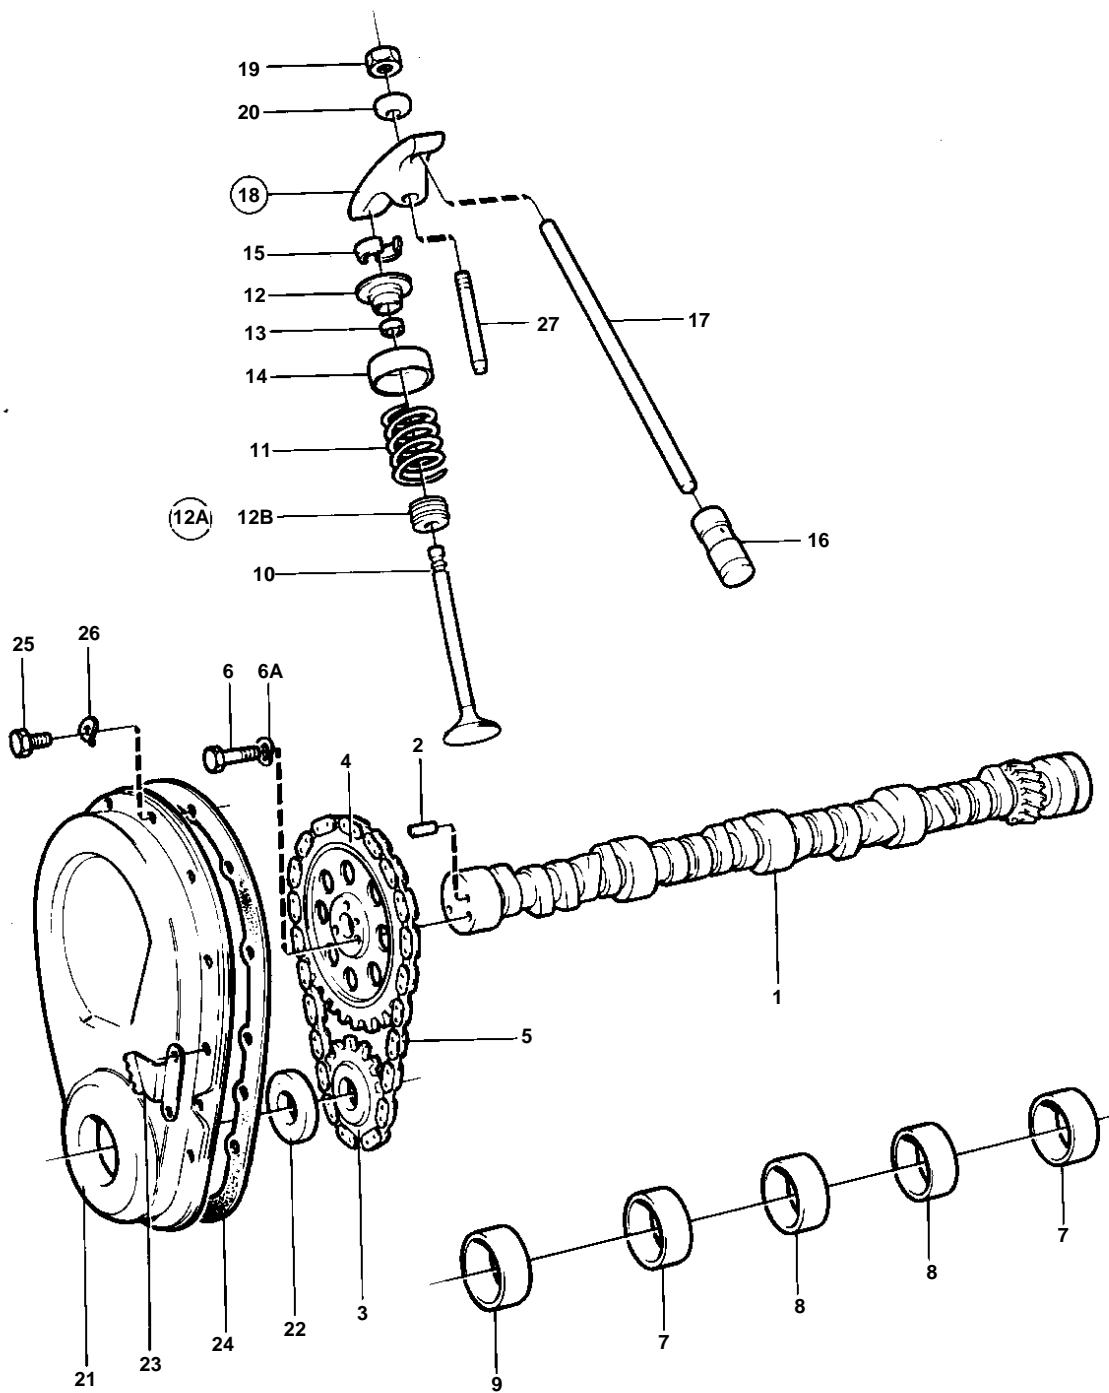

AQ225F

7210

## AQ225F

REF	PART NO.	QTY	DESCRIPTION	SEE SEC.	NOTES
1	835465	1	Camshaft		
2	835040	1	· Locating pin		
3	855906	1	Sprocket		
4		1	Sprocket		
5	835405	1	Chain		
6	940135	3	Hexagon screw		
6A	941907	3	Spring washer		
7	841423	2	Bushing		INCL.IN CYLINDERBLOCK.
8	841424	2	Bushing		INCL.IN CYLINDERBLOCK.
9	841422	1	Bearing		INCL.IN CYLINDERBLOCK.
10	835541	8	Exhaust valve		STD
	841372	8	Exhaust valve		OVER SIZE 0,015"
	841860	8	Inlet valve		STD
		8	Inlet valve		OVER SIZE 0,015"
		8	Valve		OVER SIZE 0,030"
11	835102	16	Spring		
12	855825	8	Valve spring washer		FOR EXHAUST VALVE.
	841782	8	Valve spring washer		
12A	855564	1	Sealing kit		
12B		8	· SEAL		
13		16	· OIL SEAL		
14	841781	16	Shield		
15	835401	32	Valve collet		
16	835089	16	Tappet		
17	841941	16	Push rod		
18	835090	16	Rocker arm		
19	841198	16	· Nut		
20	841199	16	· Ball		
21	841749	1	Timing gear casing		TO BE ASSEMBLED WITH INDICATOR 841038 OR 841105.
22	835386	1	· Seal		
23	841038	1	Setting indicator		
24	855823	1	Gasket		
25	841426	10	Screw		
26	941906	10	Spring washer		EARLY TYPE
27	835108	16	Stud	17189	
	841779	16	Stud		OVER SIZE 0,013"