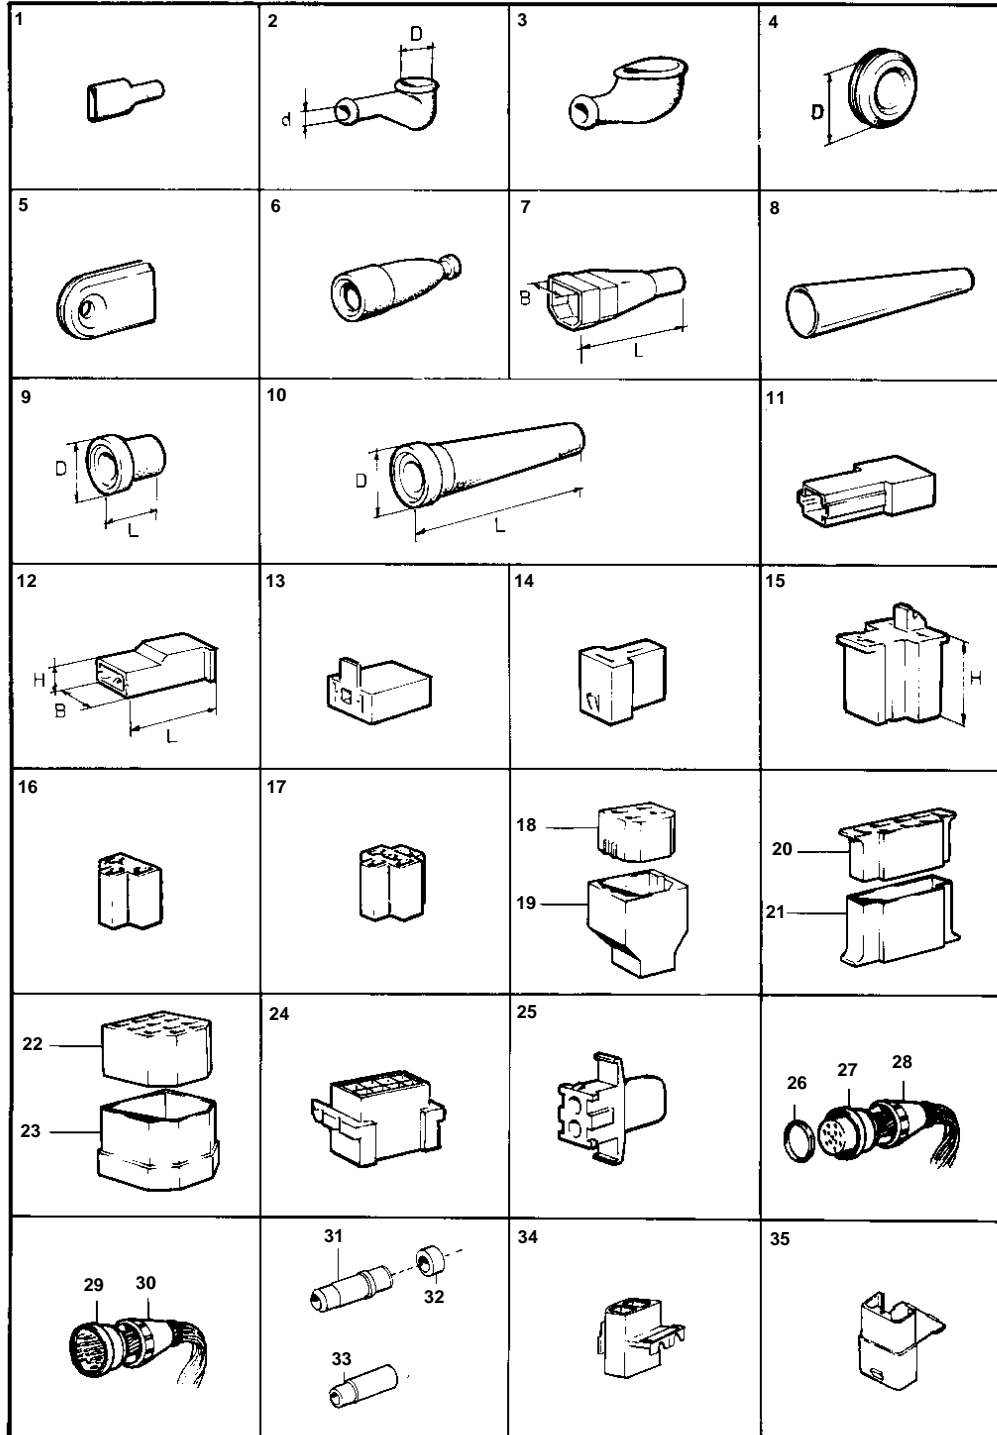

AQ225D, AQ225E, AQ225F, BB225A, BB225B, BB225C

7904

AQ225D, AQ225E, AQ225F, BB225A, BB225B, BB225C

REF	PART NO.	QTY	DESCRIPTION	NOTES
1	959046	X	Housing	
2		X	Protecting sleeve, RUBBER CAP	(841234)
	829200	X	Protective cap	D = 16 MM D = 14 MM D = 16 MM D = 6 MM
	76614	X	Rubber collar	
3	673580	X	Adapter	
4	941269	X	Plug	D = 25 MM
	821053	X	Protecting bushing	D = 35 MM
5	823759	X	Rubber bushing	
6		X	Bellows	
		X	Bellows	
7		X	Protective cap	L = 88 MM B = 32,5 MM
8		X	Isolation	BLACK, FOR (844280)
		X	Isolation	RED, FOR (844280)
9	847005	X	Sealing collar	L = 4,6 MM D = 3,0 MM
10	847005	X	Sealing collar	L = 100 MM D = 20 MM
11		X	Housing	1-WAY., FOR958208
12	947848	X	Housing, RECEPTACLE HOUSING	1-WAY., L = 20 MM
				H = 6 MM B = 7,8 MM
		X	Receptacle housing, RECEPTACLE HOUSING	1-WAY., L = 24 MM
				H = 7 MM B = 10,2 MM
	958208	X	Housing, RECEPTACLE HOUSING	1-WAY., FOR958207
				L = 24 MM H = 8,2 MM B =
	949597	X	Housing	1-WAY., L = 24,5 MM
				H = 6,1 MM B = 8,8 MM
13	1578937	X	Housing	2-WAY
14	958210	X	Housing	2-WAY
15	945469	X	Housing	3-WAY., L = 23 MM
		X	Housing, RECEPTACLE HOUSING	3-WAY., L = 24 MM
				FOR881485
16		X	Receptacle housing	3-WAY.
17	1214948	X	Housing	5-WAY.
18	958213	X	Housing	4-WAY.
19	958212	X	Housing	4-WAY.
20		X	Housing	8-WAY.
21	941105	X	Housing	8-WAY.
22	945830	X	Housing	11-WAY.
23	945831	X	Tab housing	11-WAY.
24	944077	X	Housing	8-WAY.
25	948995	X	Housing	2-WAY.
26	846615	X	Sealing ring	
27	846612	X	Housing	16-WAY
28	846613	X	Unloading cable	
29	846647	X	Block	16-WAY
30	846613	X	Unloading cable	
31	1608765	X	Insulator	FOR 965824
32	1608766	X	Seal	FOR 1608765
33	1598753	X	Isolation	FOR 949371
34	1307048	X	Housing	
35	1307049	X	Housing	