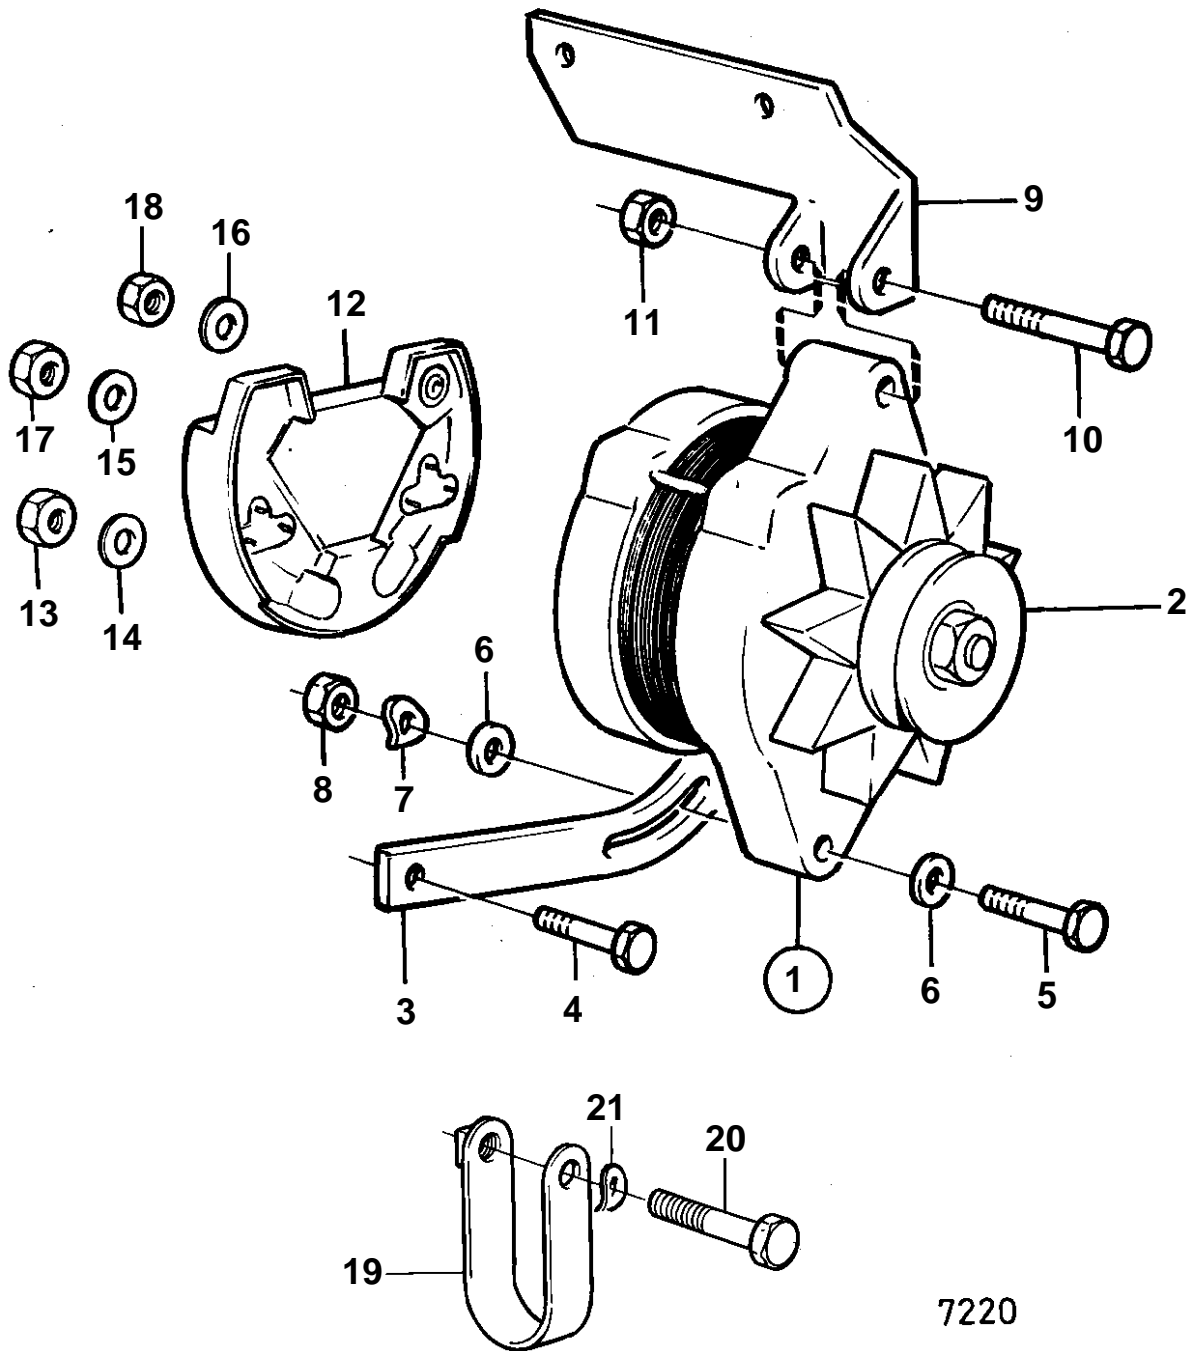

BB225B

BB225B

REF	PART NO.	QTY	DESCRIPTION	SEE SEC.	NOTES
1		1	Alternator		35A REPL BY 841769
				17245	
		1	Alternator		REPLACED BY 1 ALTERATOR 841765 AND 1 CABLE UNIT 841822., 35A
			Bulletin 49-04	49-04-EN	Alternators
1				17245	
	841765	1	Alternator		50A REPL BY 858838
				17244	
2	841813	1	Pulley		
3	835352	1	Tensioner		
4	955534	1	Hexagon screw		
5	940161	1	Hexagon screw		
6	191172	2	Washer		
7	941907	1	Spring washer		
8	955826	1	Hexagon nut		
9		1	Anchorage		
10	955700	1	Hexagon screw		
11	950375	1	Lock nut		
12	840638	1	Junction block	17244	
13	955781	2	· Hexagon nut		
14	941906	2	· Spring washer		
15	941906	1	Spring washer		
16	941905	1	Spring washer		
17	955781	1	Hexagon nut		+
18	955780	1	Hexagon nut		