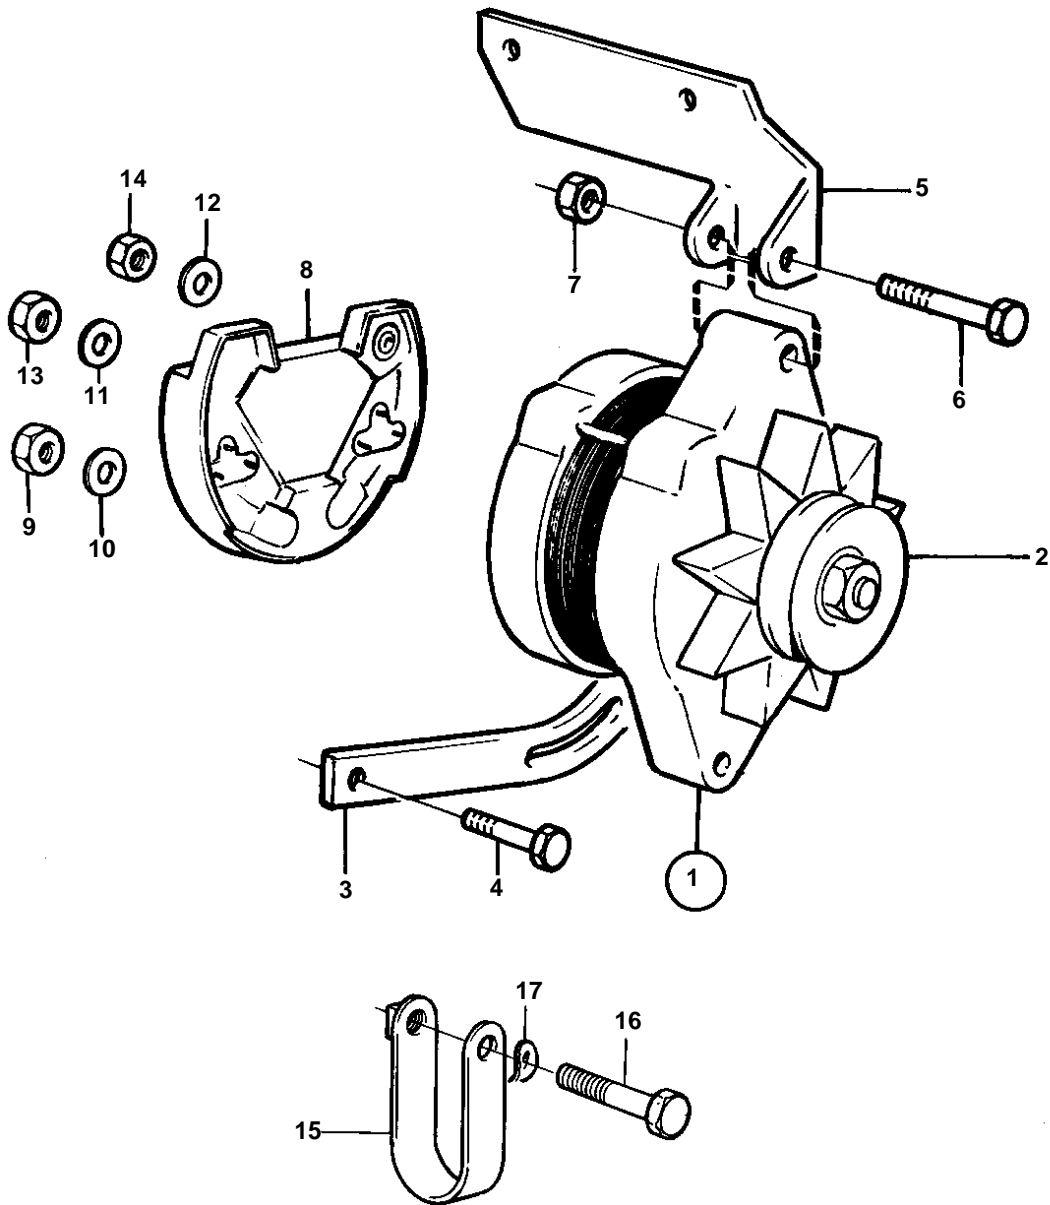

BB225C

8281

BB225C

REF	PART NO.	QTY	DESCRIPTION	NOTES
1	858838	1	Alternator · COMPS NOT SPEC.	14V50A
2	841813	1	Pulley	
3	835352	1	Tensioner	
4	955534	1	Hexagon screw	
5		1	Anchorage	
6	955700	1	Hexagon screw	
7	950375	1	Lock nut	
8	840638	1	Junction block	
9	955781	2	· Hexagon nut	
10	941906	2	· Spring washer	
11	941906	1	Spring washer	
12	941905	1	Spring washer	
13	955781	1	Hexagon nut	+
14	955780	1	Hexagon nut	
15	466735	1	Tensioning eyelet	
16	955298	1	Hexagon screw	
17	941907	1	Spring washer	