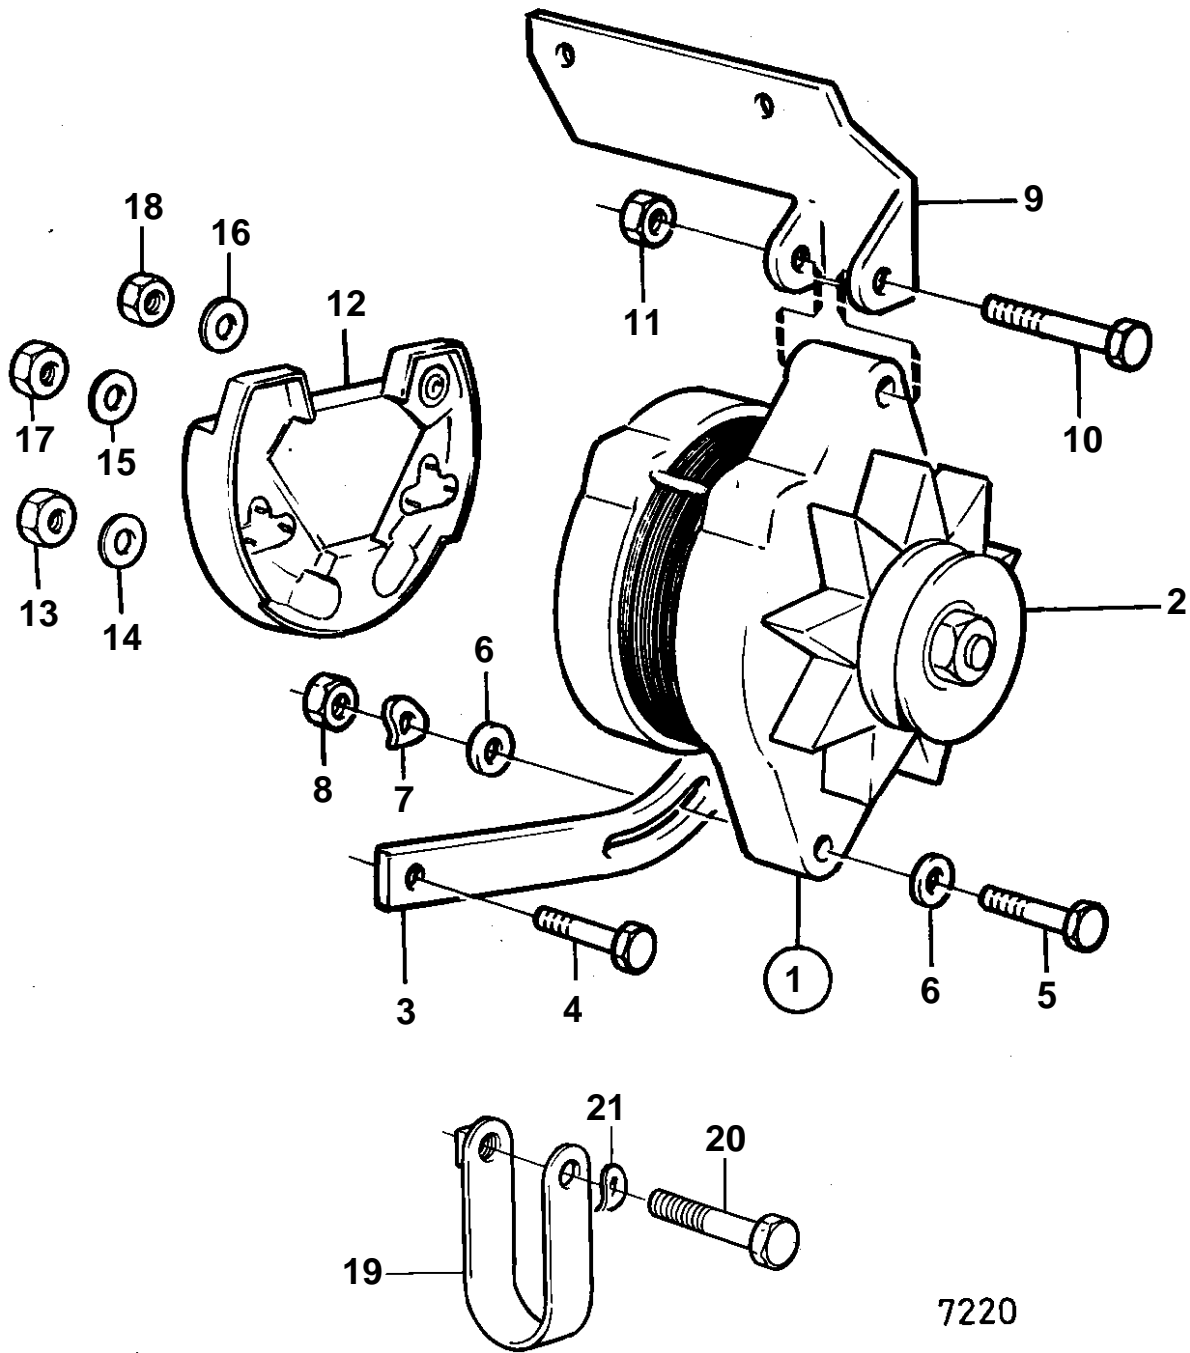

BB225B

7220

**BB225B**

REF	PART NO.	QTY	DESCRIPTION	SEE SEC.	NOTES
1	841765	1	Alternator		50A REPL BY 858838
2	841813	1	Pulley		
3	835352	1	Tensioner		
4	955534	1	Hexagon screw		
9		1	Anchorage		
10	955700	1	Hexagon screw		
11	950375	1	Lock nut		
12	840638	1	Junction block	17244	
13	955781	2	· Hexagon nut		
14	941906	2	· Spring washer		
15	941906	1	Spring washer		
16	941905	1	Spring washer		
17	955781	1	Hexagon nut		+
18	955780	1	Hexagon nut		
19	466735	1	Tensioning eyelet		
20	955298	1	Hexagon screw		
21	941907	1	Spring washer		