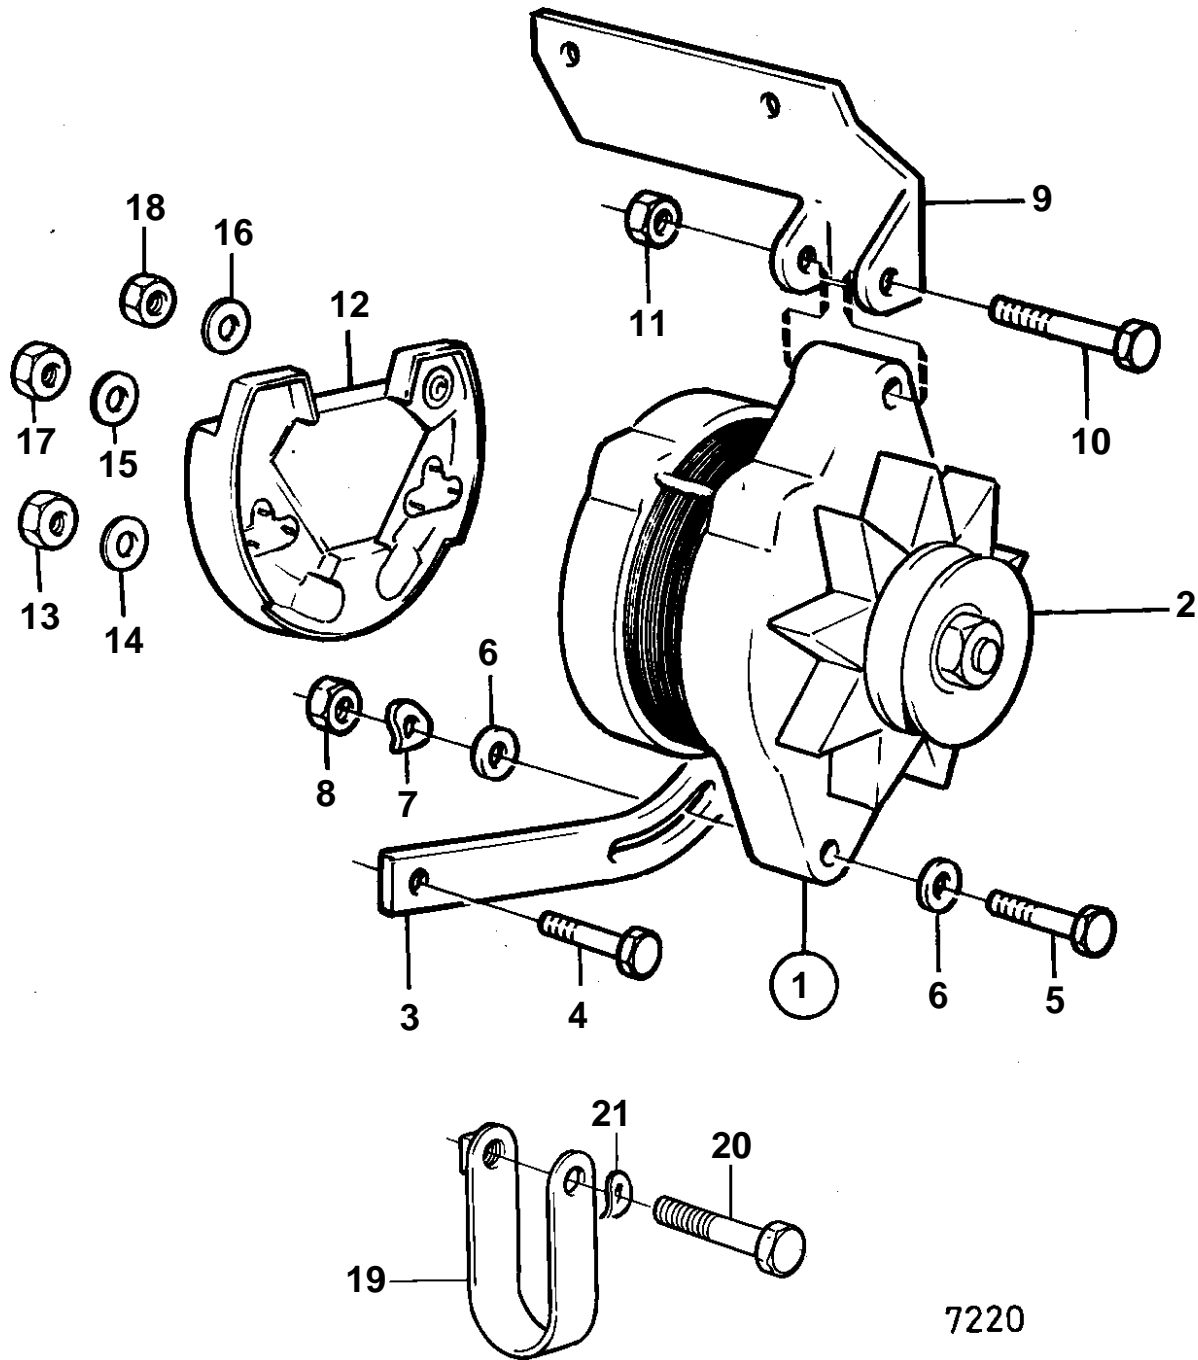

AQ225D

7220

**AQ225D**

REF	PART NO.	QTY	DESCRIPTION	SEE SEC.	NOTES
1	826495	1	Alternator		AQ200D MO-11576, AQ225D MO-11736, AQ260A MO-11506, AQ290A MO-12259.
				17245	
		1	Alternator		AQ200D MO 11577-, AQ225D MO 11737-, AQ260A MO 11507-, AQ290A MO12260-., 35A REPL BY 841769
				17245	
		1	Alternator		REPLACED BY 1 ALTERATOR 841765 AND 1 CABLE UNIT 841822., 35A MO-28264
			Bulletin 49-04	49-04-EN	Alternators
1				17245	
	841765	1	Alternator		50A MO28265- REPL BY 858838
				17244	
2	841813	1	Pulley		
3	835352	1	Tensioner		EARLY TYPE
	855390	1	Tensioner		LATE TYPE
4	955534	1	Hexagon screw		
5	940161	1	Hexagon screw		EARLY TYPE
6	191172	2	Washer		EARLY TYPE
7	941907	1	Spring washer		EARLY TYPE
8	955826	1	Hexagon nut		EARLY TYPE
9		1	Anchorage		
10	955700	1	Hexagon screw		
11	950375	1	Lock nut		
12	840638	1	Junction block	17244	
13	955781	2	· Hexagon nut		
14	941906	2	· Spring washer		
15	941906	1	Spring washer		
16	941905	1	Spring washer		
17	955781	1	Hexagon nut		+
18	955780	1	Hexagon nut		-
19	466735	1	Tensioning eyelet		LATE TYPE
20	955298	1	Hexagon screw		LATE TYPE
21	941907	1	Spring washer		LATE TYPE