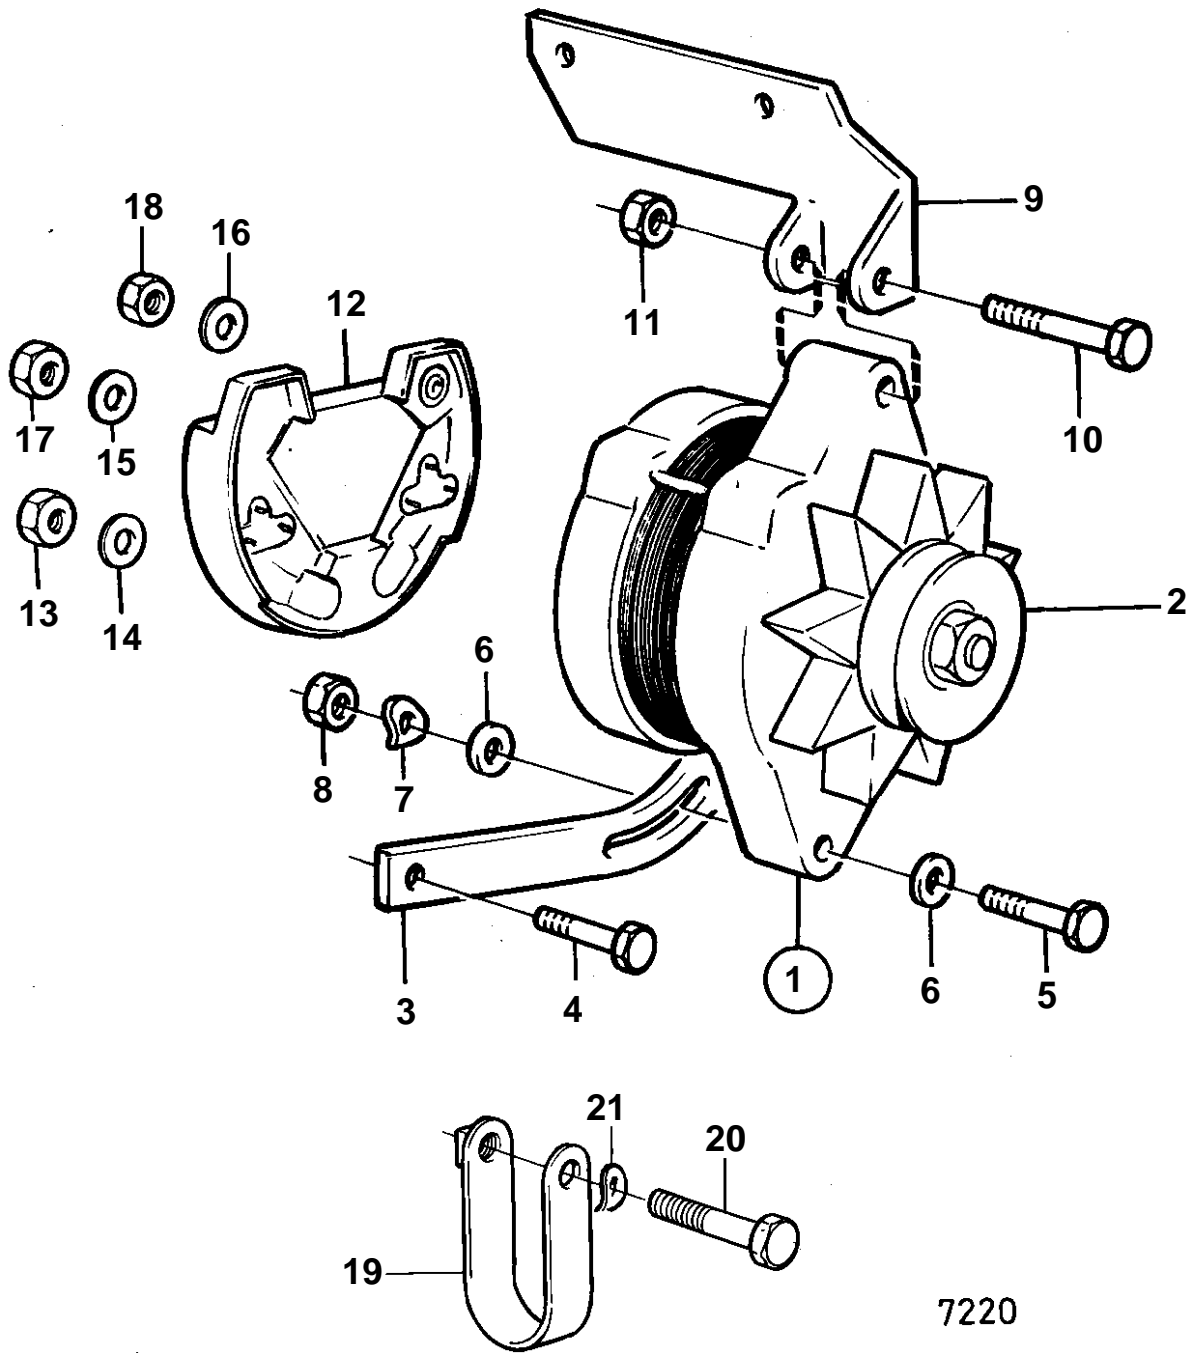

BB225B

7220

BB225B

REF	PART NO.	QTY	DESCRIPTION	SEE SEC.	NOTES
1	841765	1	Alternator		50A REPL BY 858838
2	841813	1	Pulley		
3	835352	1	Tensioner		
4	955534	1	Hexagon screw		
9		1	Anchorage		
10	955700	1	Hexagon screw		
11	950375	1	Lock nut		
12	840638	1	Junction block	17244	
13	955781	2	· Hexagon nut		
14	941906	2	· Spring washer		
15	941906	1	Spring washer		
16	941905	1	Spring washer		
17	955781	1	Hexagon nut		+
18	955780	1	Hexagon nut		
19	466735	1	Tensioning eyelet		
20	955298	1	Hexagon screw		
21	941907	1	Spring washer		