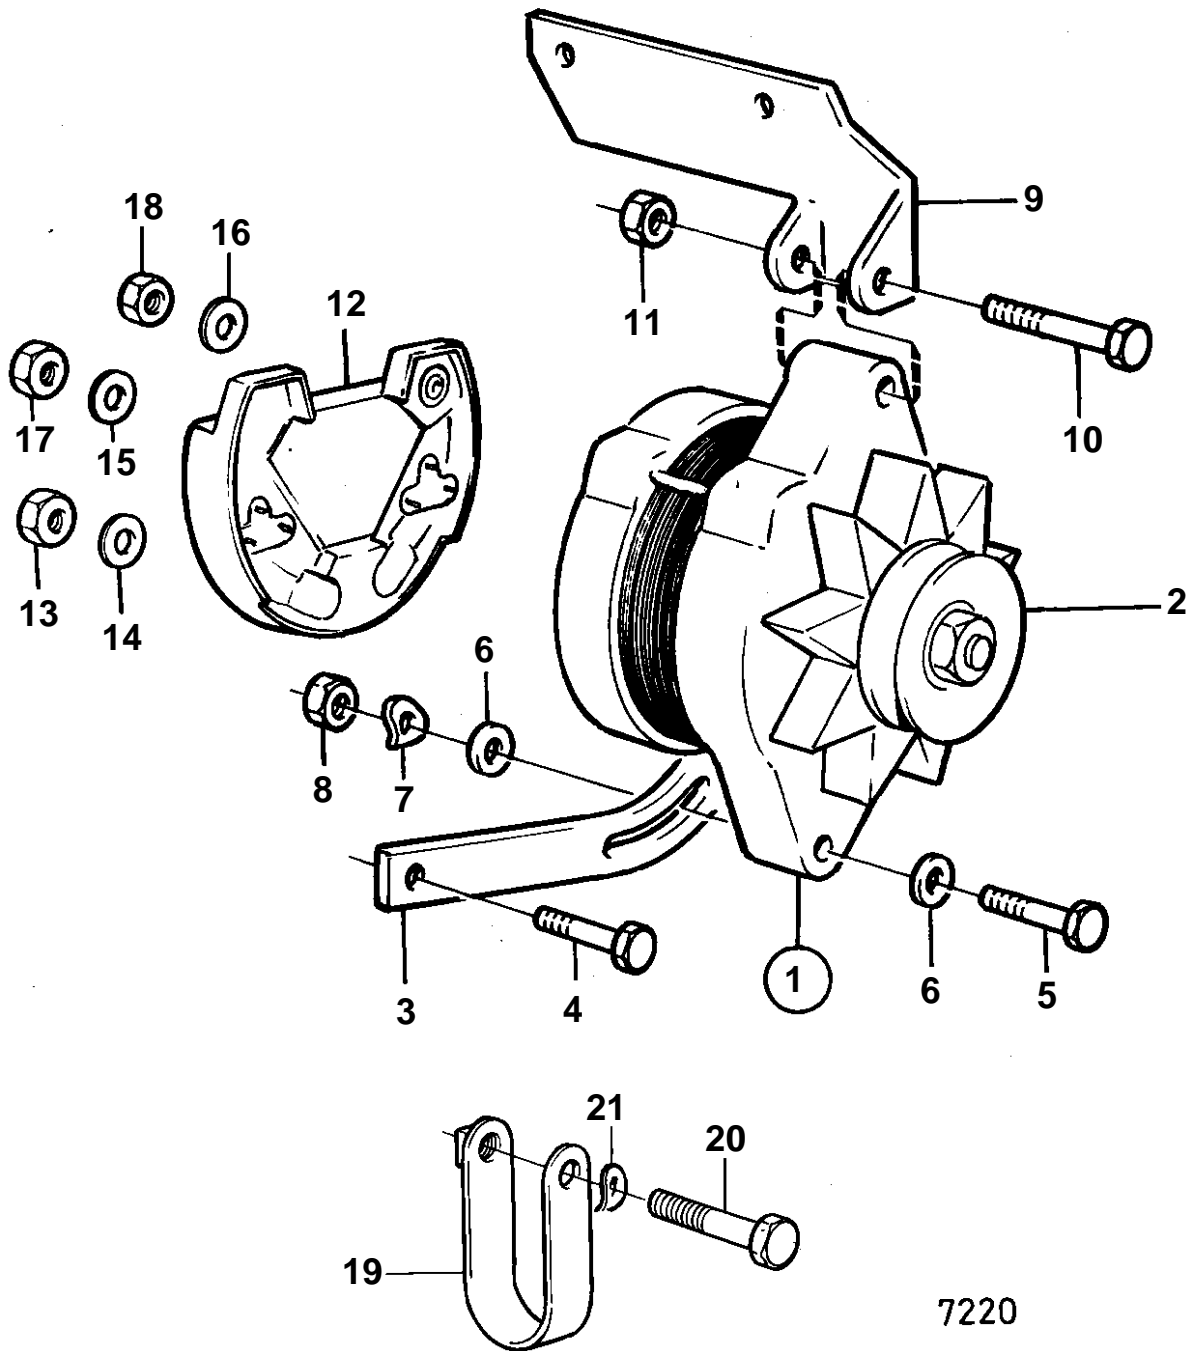

BB225B

7220

BB225B

REF	PART NO.	QTY	DESCRIPTION	SEE SEC.	NOTES
1		1	Alternator		35A REPL BY 841769
				17245	
		1	Alternator		REPLACED BY 1 ALTERATOR 841765 AND 1 CABLE UNIT 841822., 35A
			Bulletin 49-04	49-04-EN	Alternators
1				17245	
	841765	1	Alternator		50A REPL BY 858838
				17244	
2	841813	1	Pulley		
3	835352	1	Tensioner		
4	955534	1	Hexagon screw		
5	940161	1	Hexagon screw		
6	191172	2	Washer		
7	941907	1	Spring washer		
8	955826	1	Hexagon nut		
9		1	Anchorage		
10	955700	1	Hexagon screw		
11	950375	1	Lock nut		
12	840638	1	Junction block	17244	
13	955781	2	· Hexagon nut		
14	941906	2	· Spring washer		
15	941906	1	Spring washer		
16	941905	1	Spring washer		
17	955781	1	Hexagon nut		+
18	955780	1	Hexagon nut		