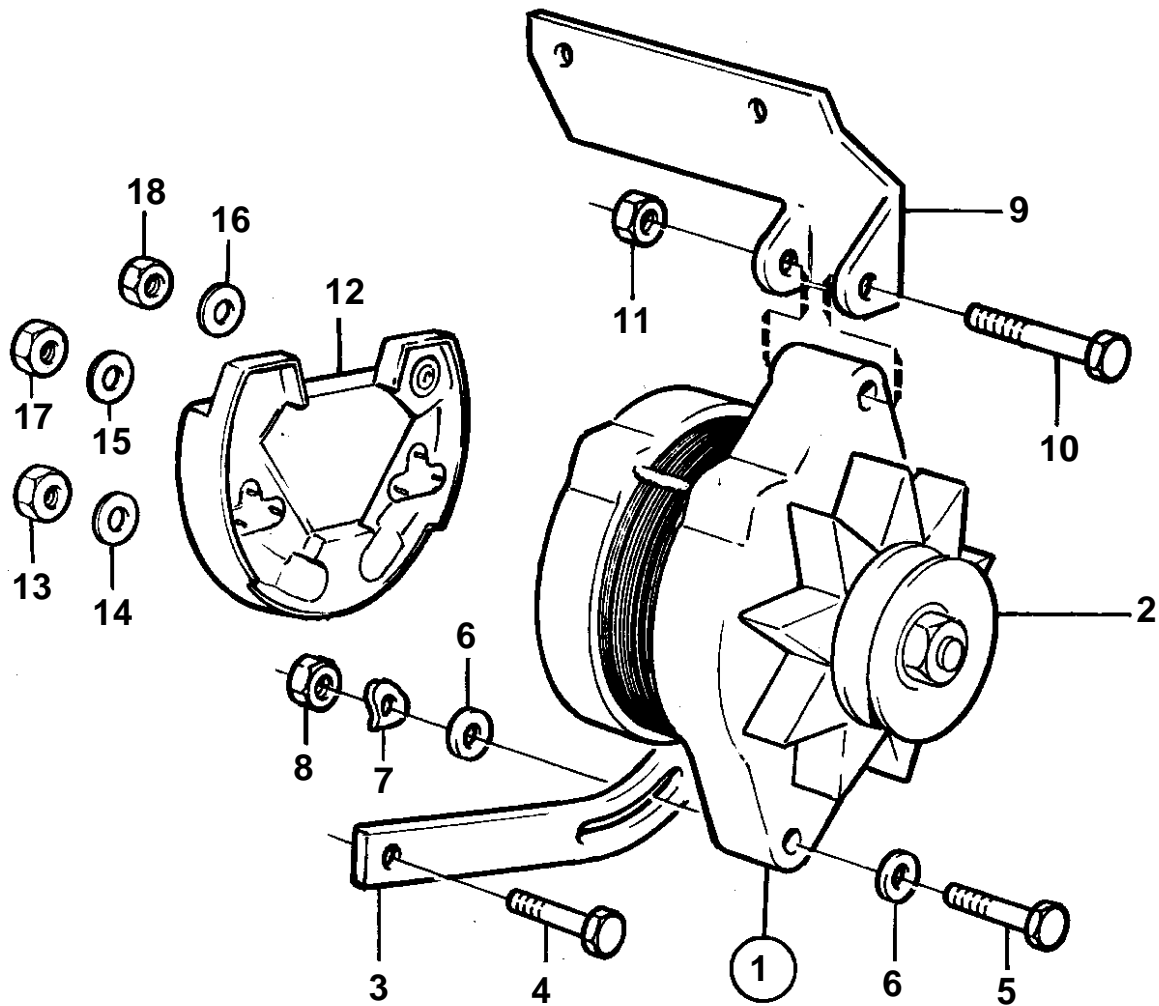

BB225AV

6101

BB225AV

REF	PART NO.	QTY	DESCRIPTION	SEE SEC.	NOTES
1		1	Alternator		35A REPL BY 841769
		1	Alternator		REPLACED BY 1 ALTERATOR 841765 AND 1 CABLE UNIT 841822., 35A
			Bulletin 49-04	49-04-EN	Alternators
1	841765	1	Alternator		50A REPL BY 858838
2	841813	1	Pulley		
3	835352	1	Tensioner		
4	955534	1	Hexagon screw		
5	940161	1	Hexagon screw		
6	191172	2	Washer		
7	941907	1	Spring washer		
8	955826	1	Hexagon nut		
9		1	Anchorage		
10	955700	1	Hexagon screw		
11	950375	1	Lock nut		
12	840638	1	Junction block	17244	
13	955781	2	· Hexagon nut		
14	941906	2	· Spring washer		
15	941906	1	Spring washer		
16	941905	1	Spring washer		
17	955781	1	Hexagon nut		+
18	955780	1	Hexagon nut		-