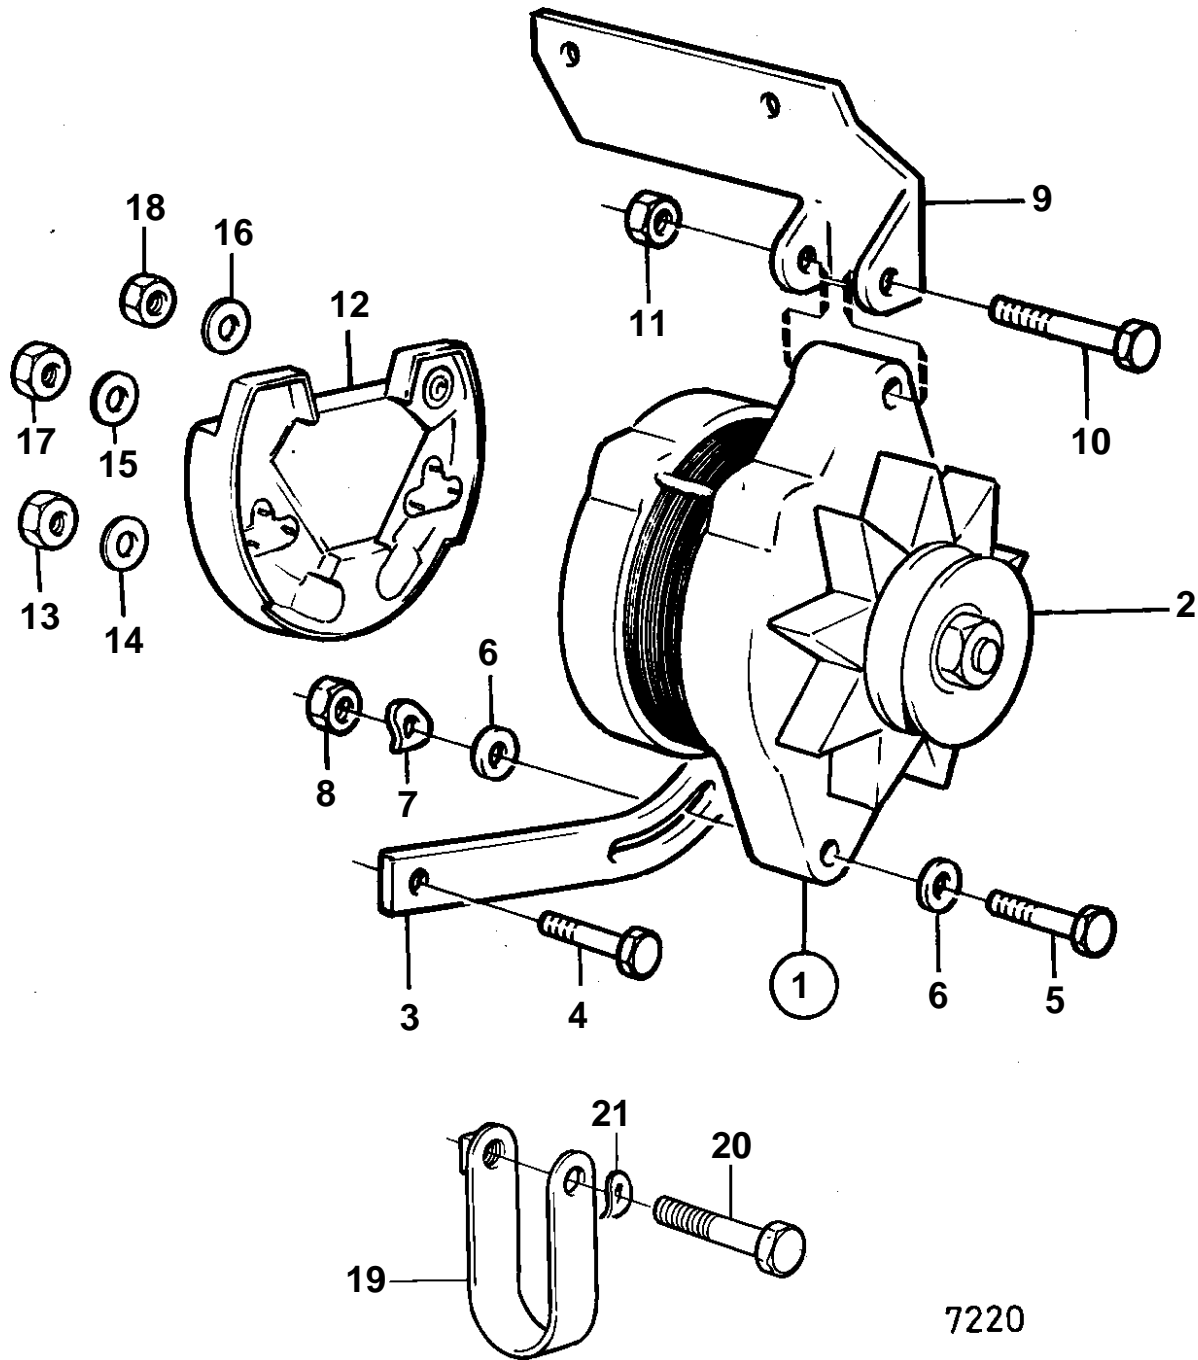

AQ225D

7220

AQ225D

REF	PART NO.	QTY	DESCRIPTION	SEE SEC.	NOTES
1	826495	1	Alternator		AQ200D MO-11576, AQ225D MO-11736, AQ260A MO-11506, AQ290A MO-12259.
				17245	
		1	Alternator		AQ200D MO 11577-, AQ225D MO 11737-, AQ260A MO 11507-, AQ290A MO12260-., 35A REPL BY 841769
				17245	
		1	Alternator		REPLACED BY 1 ALTERATOR 841765 AND 1 CABLE UNIT 841822., 35A MO-28264
			Bulletin 49-04	49-04-EN	Alternators
1				17245	
	841765	1	Alternator		50A MO28265- REPL BY 858838
				17244	
2	841813	1	Pulley		
3	835352	1	Tensioner		EARLY TYPE
	855390	1	Tensioner		LATE TYPE
4	955534	1	Hexagon screw		
5	940161	1	Hexagon screw		EARLY TYPE
6	191172	2	Washer		EARLY TYPE
7	941907	1	Spring washer		EARLY TYPE
8	955826	1	Hexagon nut		EARLY TYPE
9		1	Anchorage		
10	955700	1	Hexagon screw		
11	950375	1	Lock nut		
12	840638	1	Junction block	17244	
13	955781	2	· Hexagon nut		
14	941906	2	· Spring washer		
15	941906	1	Spring washer		
16	941905	1	Spring washer		
17	955781	1	Hexagon nut		+
18	955780	1	Hexagon nut		-
19	466735	1	Tensioning eyelet		LATE TYPE
20	955298	1	Hexagon screw		LATE TYPE
21	941907	1	Spring washer		LATE TYPE