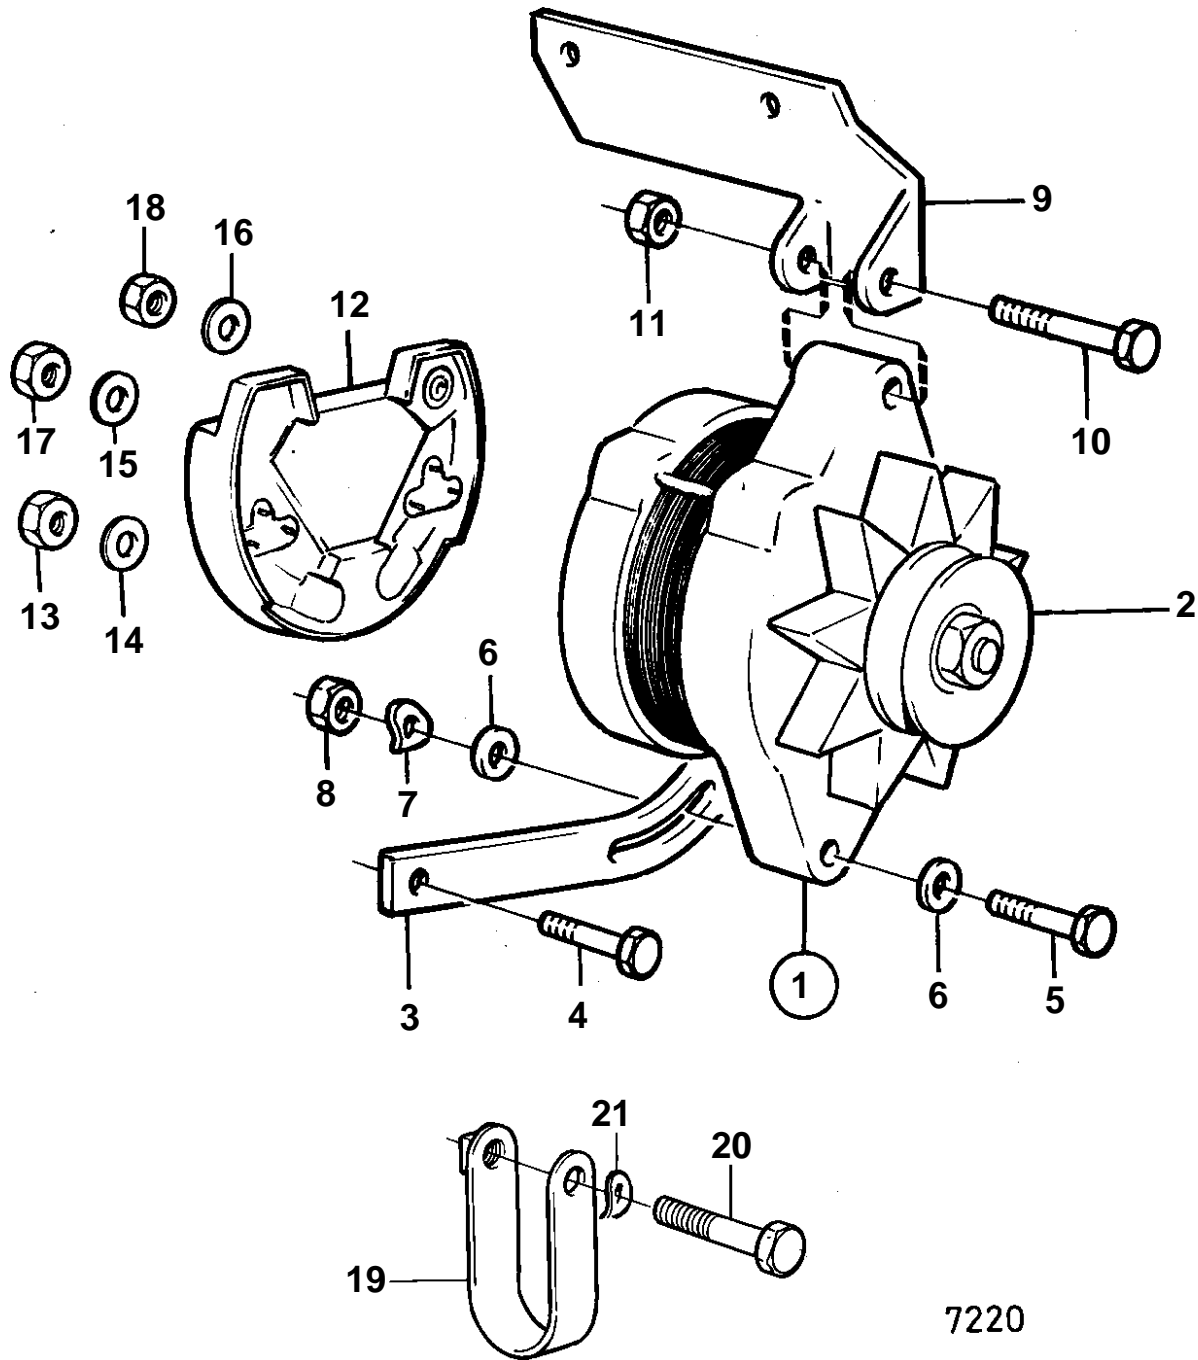

AQ225D

**AQ225D**

REF	PART NO.	QTY	DESCRIPTION	SEE SEC.	NOTES
1	826495	1	Alternator		AQ200D MO-11576, AQ225D MO-11736, AQ260A MO-11506, AQ290A MO-12259.
				17245	
		1	Alternator		AQ200D MO 11577-, AQ225D MO 11737-, AQ260A MO 11507-, AQ290A MO12260-., 35A REPL BY 841769
				17245	
		1	Alternator		REPLACED BY 1 ALTERATOR 841765 AND 1 CABLE UNIT 841822., 35A MO-28264
			Bulletin 49-04	49-04-EN	Alternators
1				17245	
	841765	1	Alternator		50A MO28265- REPL BY 858838
				17244	
2	841813	1	Pulley		
3	835352	1	Tensioner		EARLY TYPE
	855390	1	Tensioner		LATE TYPE
4	955534	1	Hexagon screw		
5	940161	1	Hexagon screw		EARLY TYPE
6	191172	2	Washer		EARLY TYPE
7	941907	1	Spring washer		EARLY TYPE
8	955826	1	Hexagon nut		EARLY TYPE
9		1	Anchorage		
10	955700	1	Hexagon screw		
11	950375	1	Lock nut		
12	840638	1	Junction block	17244	
13	955781	2	· Hexagon nut		
14	941906	2	· Spring washer		
15	941906	1	Spring washer		
16	941905	1	Spring washer		
17	955781	1	Hexagon nut		+
18	955780	1	Hexagon nut		-
19	466735	1	Tensioning eyelet		LATE TYPE
20	955298	1	Hexagon screw		LATE TYPE
21	941907	1	Spring washer		LATE TYPE