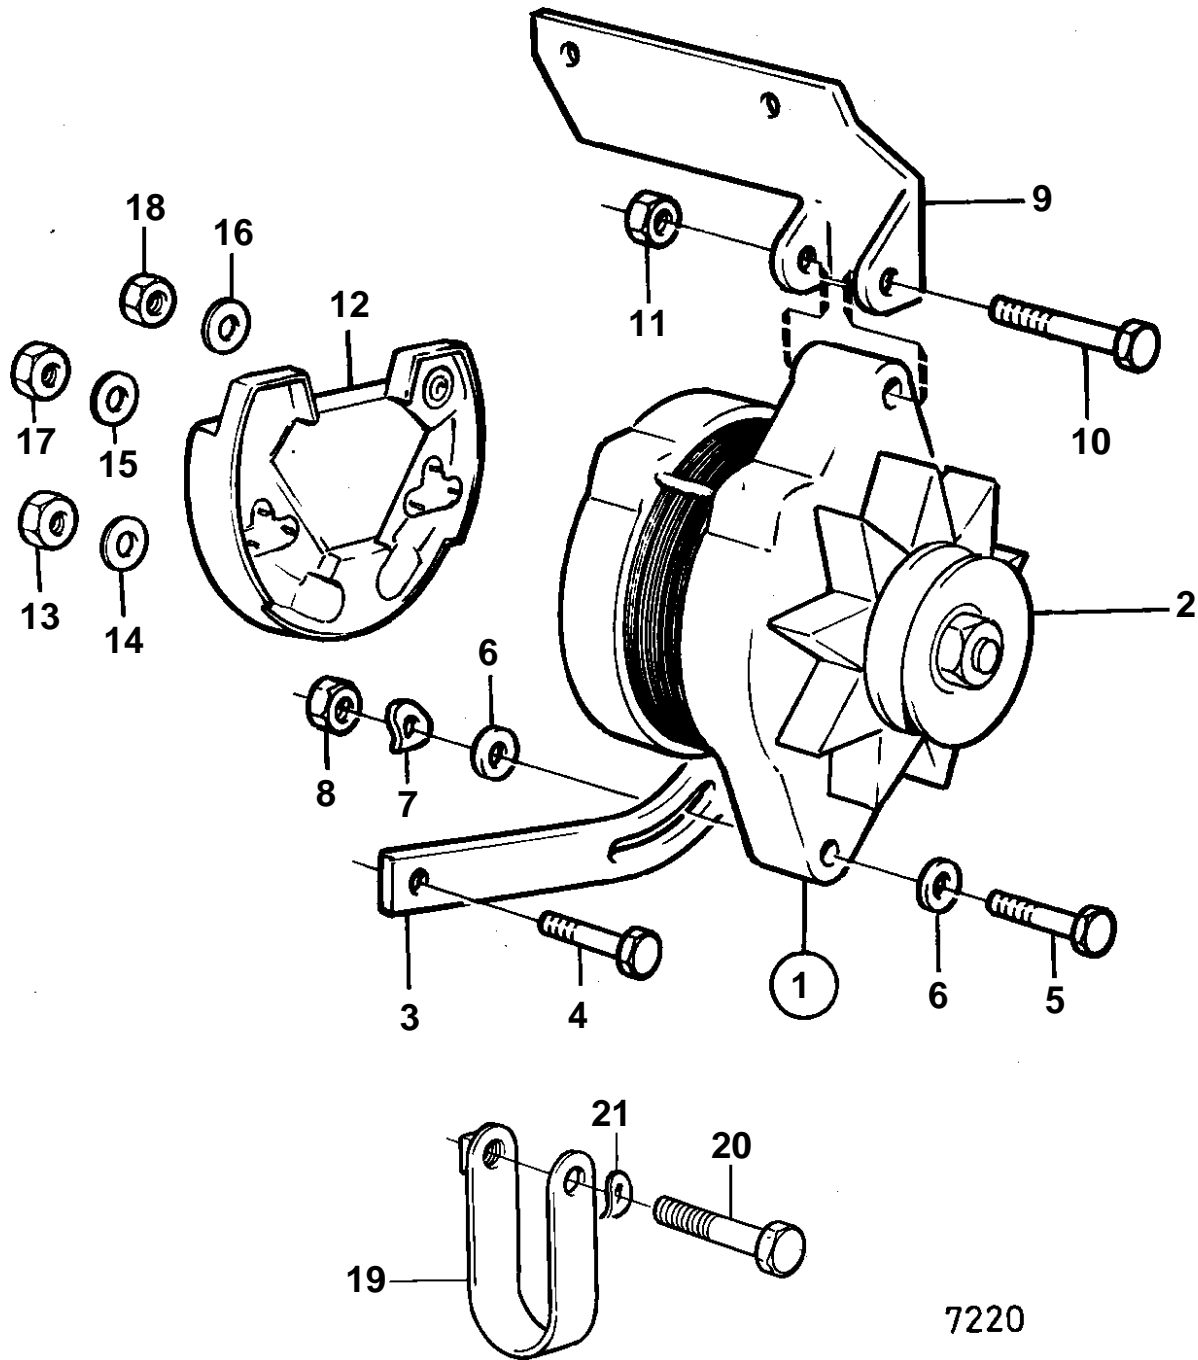

AQ225D

AQ225D

REF	PART NO.	QTY	DESCRIPTION	SEE SEC.	NOTES
1	826495	1	Alternator		AQ200D MO-11576, AQ225D MO-11736, AQ260A MO-11506, AQ290A MO-12259.
				17245	
		1	Alternator		AQ200D MO 11577-, AQ225D MO 11737-, AQ260A MO 11507-, AQ290A MO12260-., 35A REPL BY 841769
				17245	
		1	Alternator		REPLACED BY 1 ALTERATOR 841765 AND 1 CABLE UNIT 841822., 35A MO-28264
			Bulletin 49-04	49-04-EN	Alternators
1				17245	
	841765	1	Alternator		50A MO28265- REPL BY 858838
				17244	
2	841813	1	Pulley		
3	835352	1	Tensioner		EARLY TYPE
	855390	1	Tensioner		LATE TYPE
4	955534	1	Hexagon screw		
5	940161	1	Hexagon screw		EARLY TYPE
6	191172	2	Washer		EARLY TYPE
7	941907	1	Spring washer		EARLY TYPE
8	955826	1	Hexagon nut		EARLY TYPE
9		1	Anchorage		
10	955700	1	Hexagon screw		
11	950375	1	Lock nut		
12	840638	1	Junction block	17244	
13	955781	2	· Hexagon nut		
14	941906	2	· Spring washer		
15	941906	1	Spring washer		
16	941905	1	Spring washer		
17	955781	1	Hexagon nut		+
18	955780	1	Hexagon nut		-
19	466735	1	Tensioning eyelet		LATE TYPE
20	955298	1	Hexagon screw		LATE TYPE
21	941907	1	Spring washer		LATE TYPE