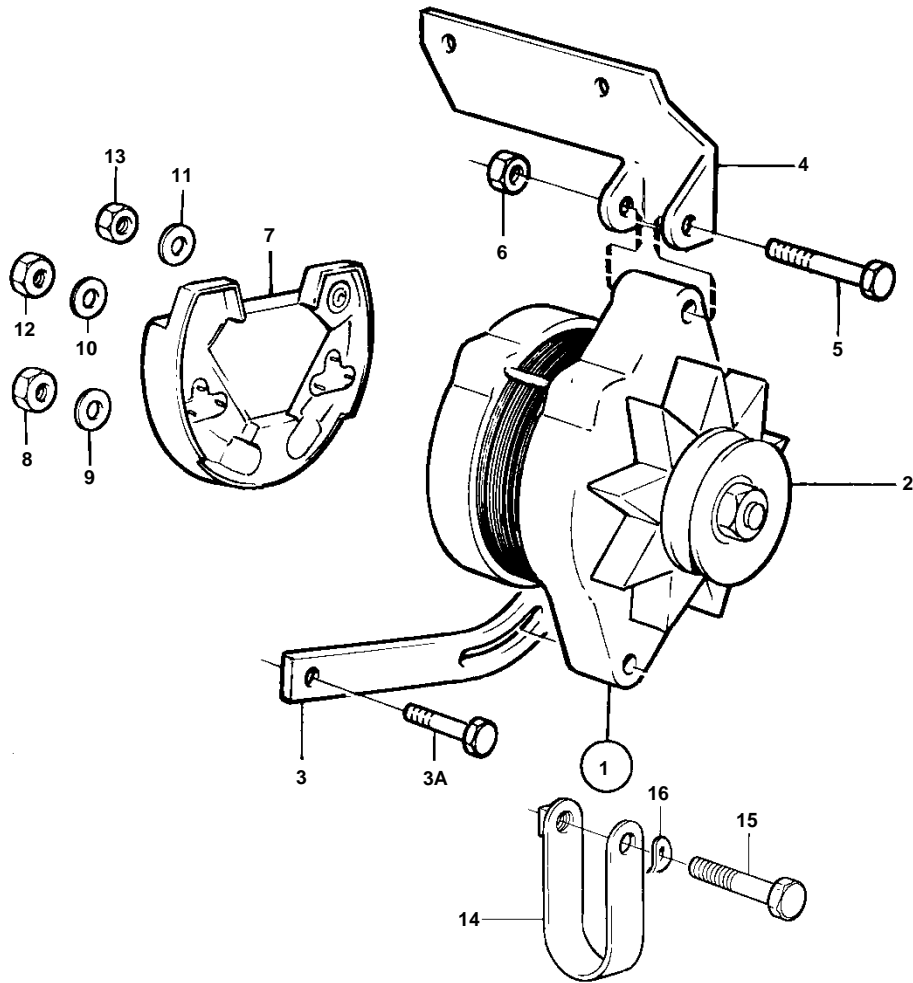

AQ225E

8064

AQ225E

REF	PART NO.	QTY	DESCRIPTION	SEE SEC.	NOTES
1	841765	1	Alternator	17244	50A REPL BY 858838
2	841813	1	Pulley		
3	835352	1	Tensioner		
3A	955534	1	Hexagon screw		
4		1	Anchorage		
5	955700	1	Hexagon screw		
6	950375	1	Lock nut		
7	840638	1	Junction block	17244	
8	955781	2	· Hexagon nut		
9	941906	2	· Spring washer		
10	941906	1	Spring washer		
11	941905	1	Spring washer		
12	955781	1	Hexagon nut		+
13	955780	1	Hexagon nut		
14	466735	1	Tensioning eyelet		
15	955298	1	Hexagon screw		
16	941907	1	Spring washer		