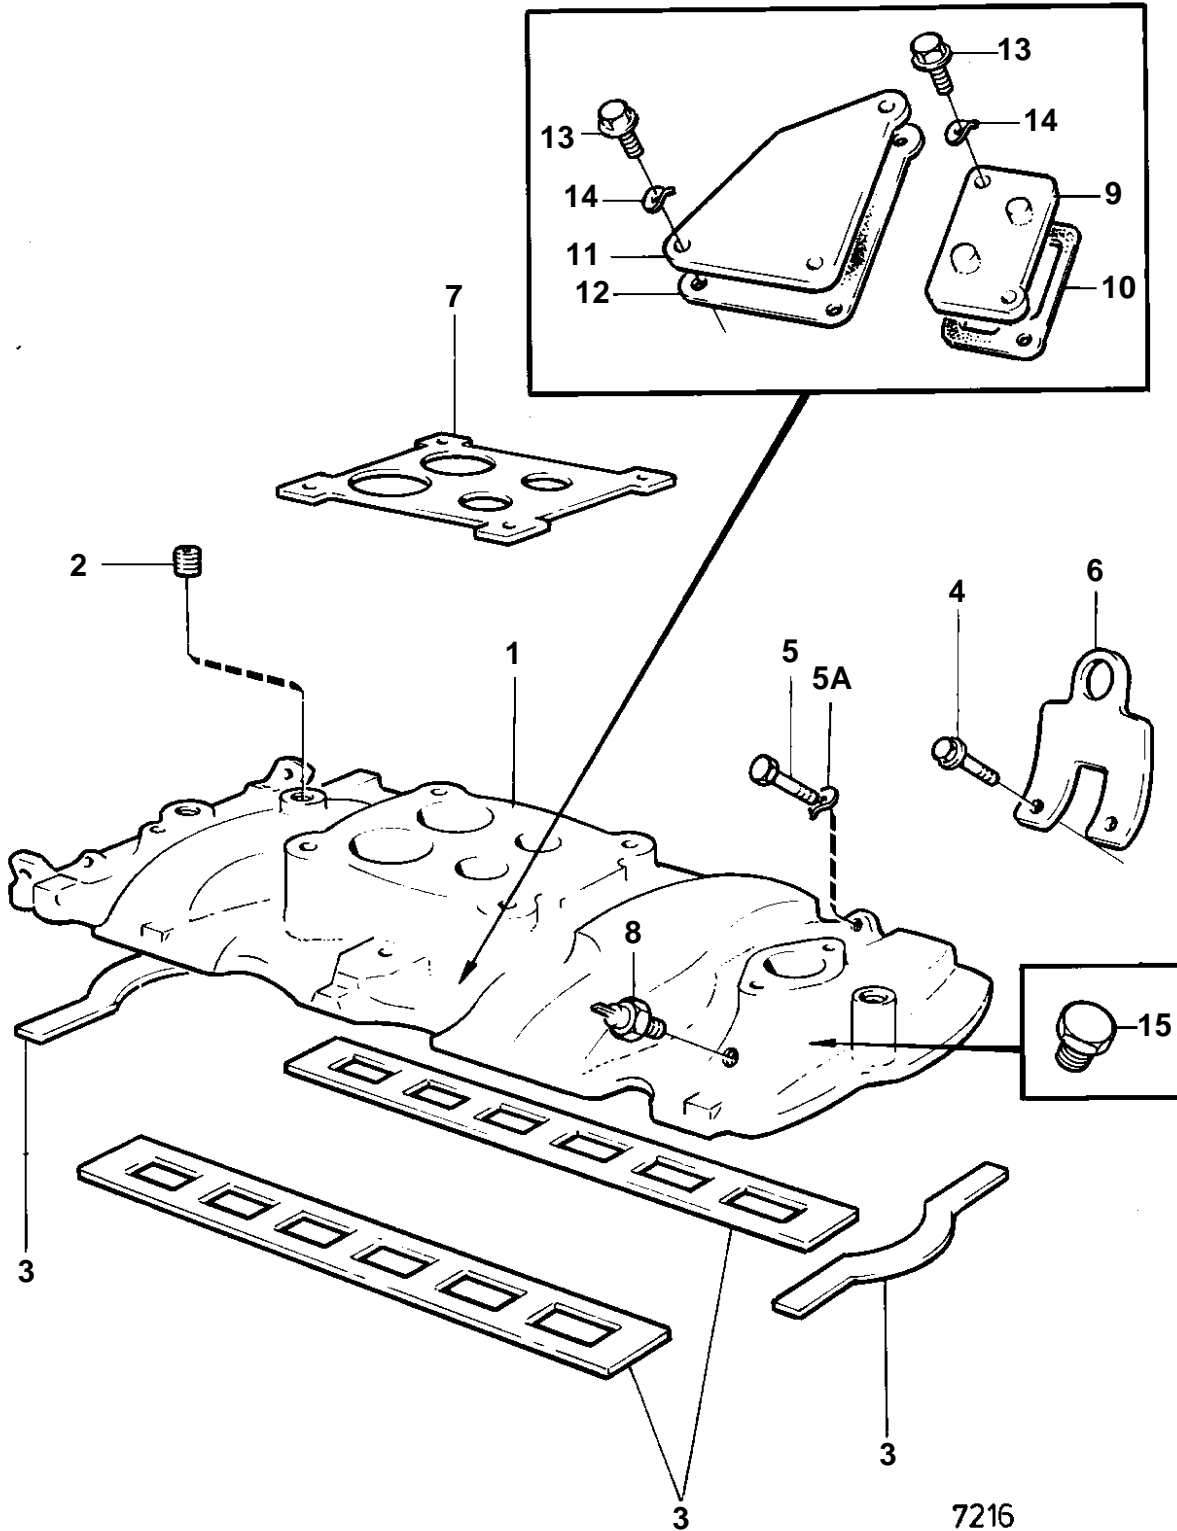

AQ225D

AQ225D

REF	PART NO.	QTY	DESCRIPTION	NOTES
1		1	Inlet pipe	
2	968145	1	Plug	(952357)
3	841032	1	Intake gasket kit	AQ200D MO-16290, AQ225D MO-15652, AQ260A MO-15153, AQ290A MO-16524.
	841720	1	Gasket	AQ200D MO16291-, AQ225D MO15653-, AQ260A MO15154-, AQ290A MO16525-.
4	945767	3	Flange screw	EARLY TYPE
	855597	3	Screw	LATE TYPE
5	955535	9	Hexagon screw	EARLY TYPE
	855597	9	Screw	LATE TYPE
5A	941907	9	Spring washer	
6		2	LIFT EYE	EARLY TYPE
		1	LIFT EYE	LATE TYPE
7	826479	1	Gasket	SEE GROUP 2C
8	835630	1	Temperature sensor	SEE GROUP 3
9			COVER	EXCL AQ225D
10			Gasket	EXCL AQ225D
11			COVER	EXCL AQ225D
12			Gasket	EXCL AQ225D
13			SCREW	EXCL AQ225D
14			RESILIENT WASHER	EXCL AQ225D
15			PLUG	EXCL AQ225D
	841261	X	Sealant	SEE GROUP 9