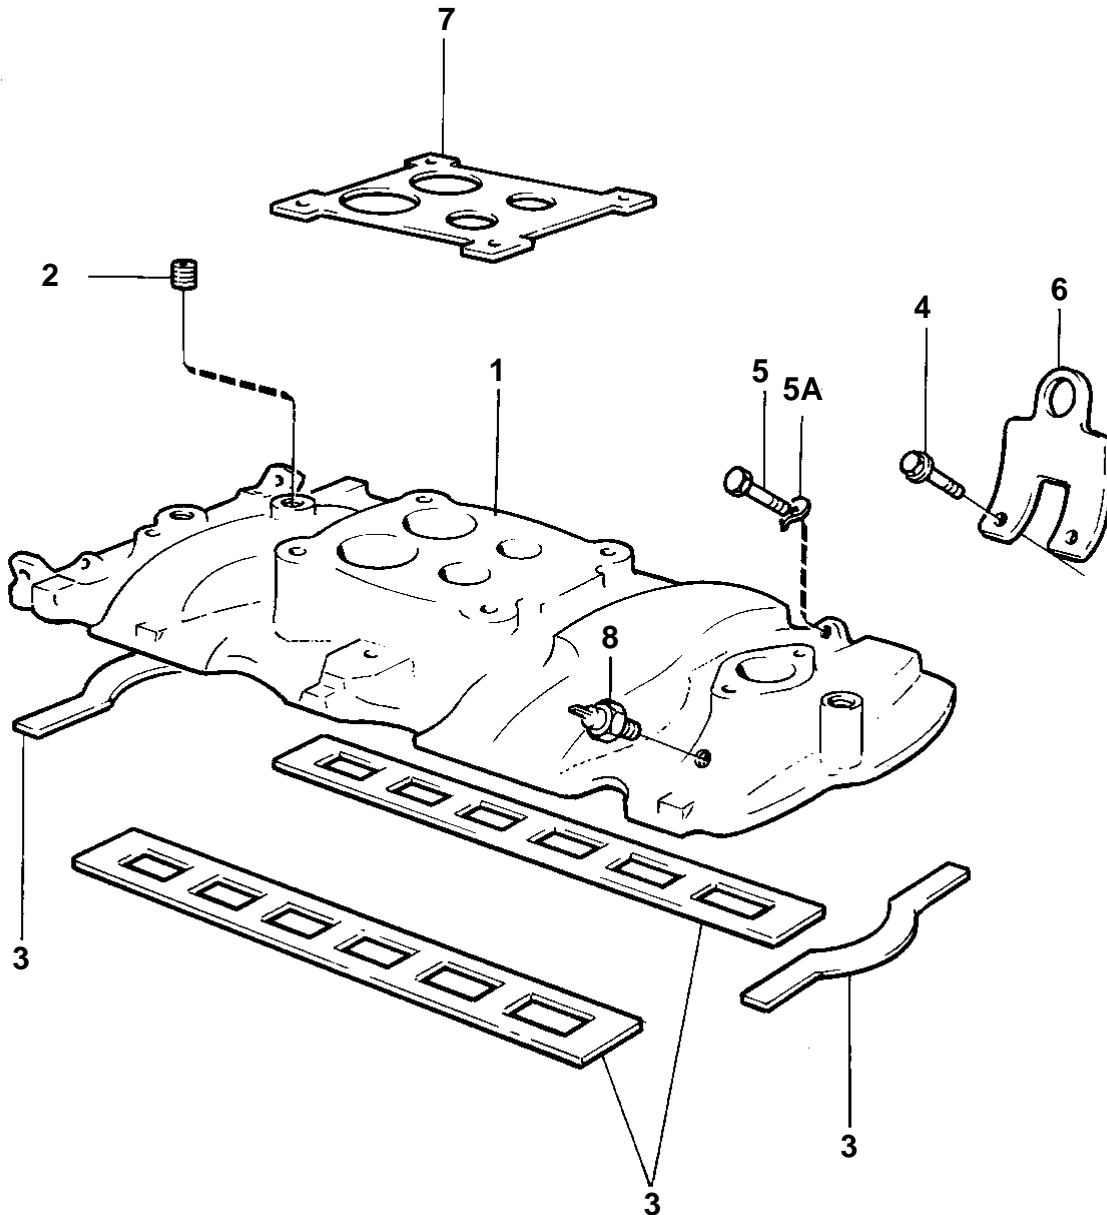

AQ225E

7291

AQ225E

REF	PART NO.	QTY	DESCRIPTION	NOTES
1		1	Inlet pipe	
2	968145	1	Plug	(952357)
3	841720	1	Gasket	
4	855597	3	Screw	MO-56000
	855597	4	Screw	MO56001-
5	955535	9	Hexagon screw	MO-56000
	855824	8	Screw	MO56001-
5A	941907	9	Spring washer	
6		1	LIFTING EYE	
7	826479	1	Gasket	SEE GROUP 2C
8	835630	1	Temperature sensor	SEE GROUP 3
	841261	X	Sealant	SEE GROUP 9