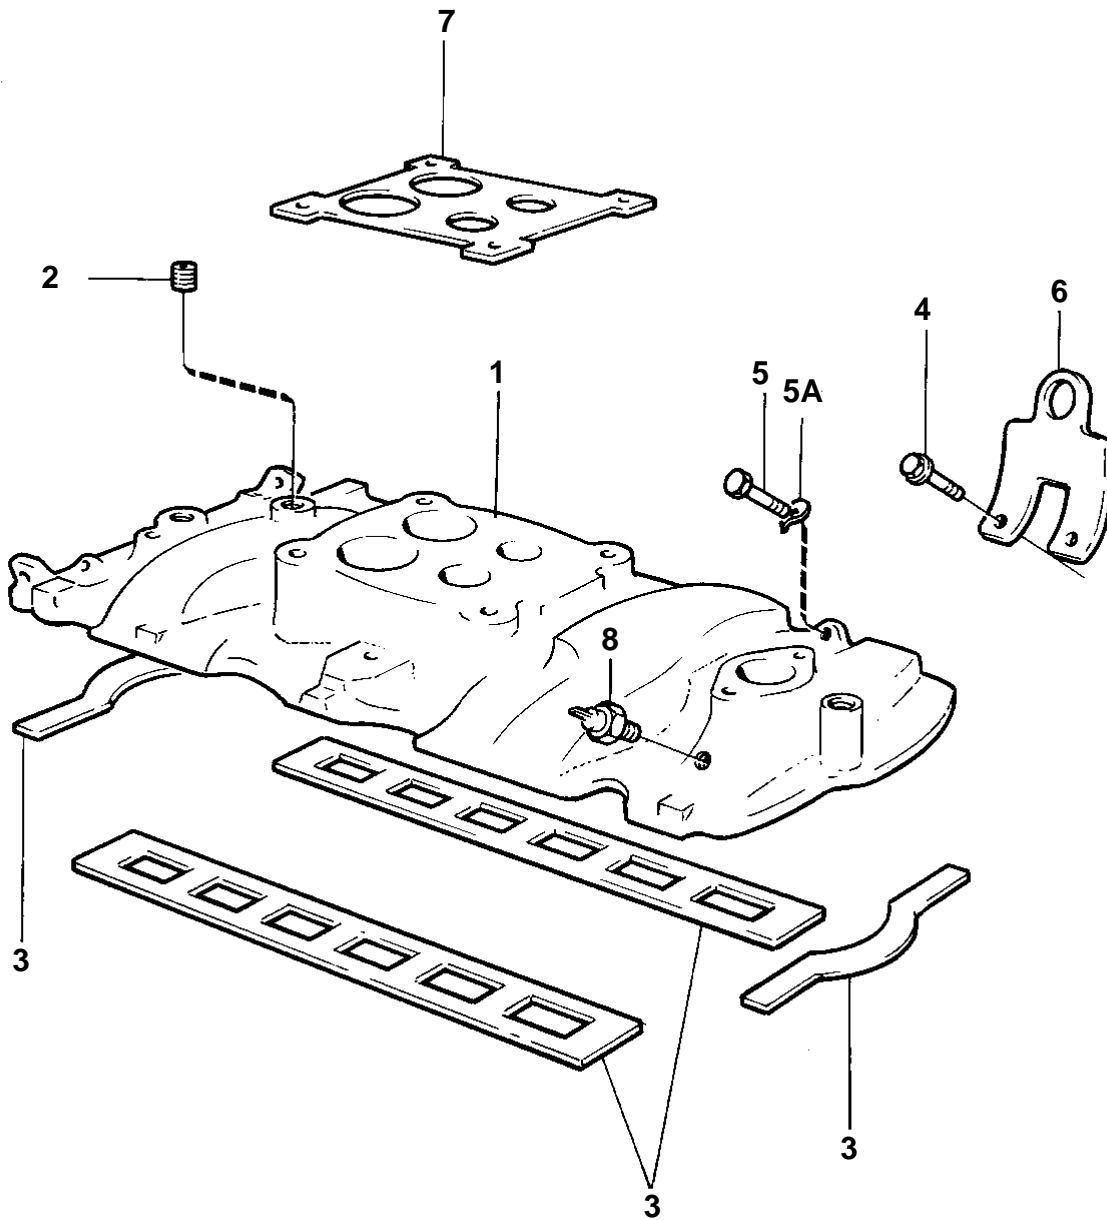

BB225C

7291

**BB225C**

REF	PART NO.	QTY	DESCRIPTION	NOTES
1		1	Inlet pipe	
2	968145	1	Plug	(952076)
	968145	1	Plug	BB225B SPEC.867893 AND 867894, BB260B SPEC.867895 AND 867896, (952357)
3	841720	1	Gasket	
4	855597	3	Screw	
5	855824	9	Screw	
5A	941907	9	Spring washer	
6		2	LIFT EYE	
7	826479	1	Gasket	SEE GROUP 2C
8	835630	1	Temperature sensor	SEE GROUP 3
	841261	X	Sealant	SEE GROUP 9