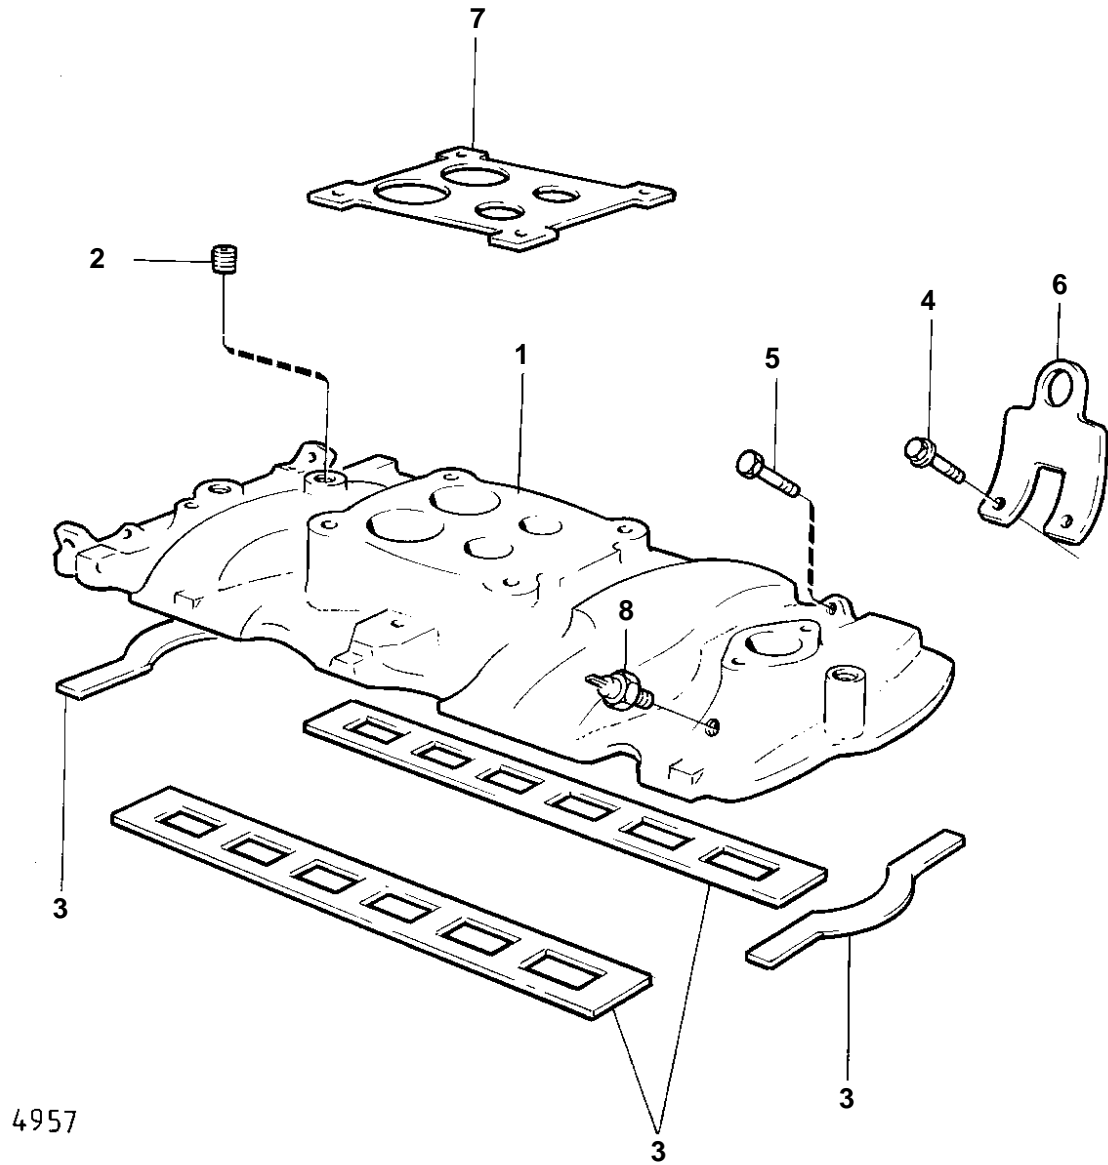

BB225AV

4957

BB225AV

REF	PART NO.	QTY	DESCRIPTION	NOTES
1		1	Inlet pipe	
2	968145	1	Plug	(952076)
3	841032	1	Intake gasket kit	MO-15652
	841720	1	Gasket	MO15653-
4	945767	3	Flange screw	
5	955535	9	Hexagon screw	
6		2	LIFT EYE	
7	826479	1	Gasket	SEE GROUP 2C
8	835630	1	Temperature sensor	SEE GROUP 3
	841261	X	Sealant	SEE GROUP 9