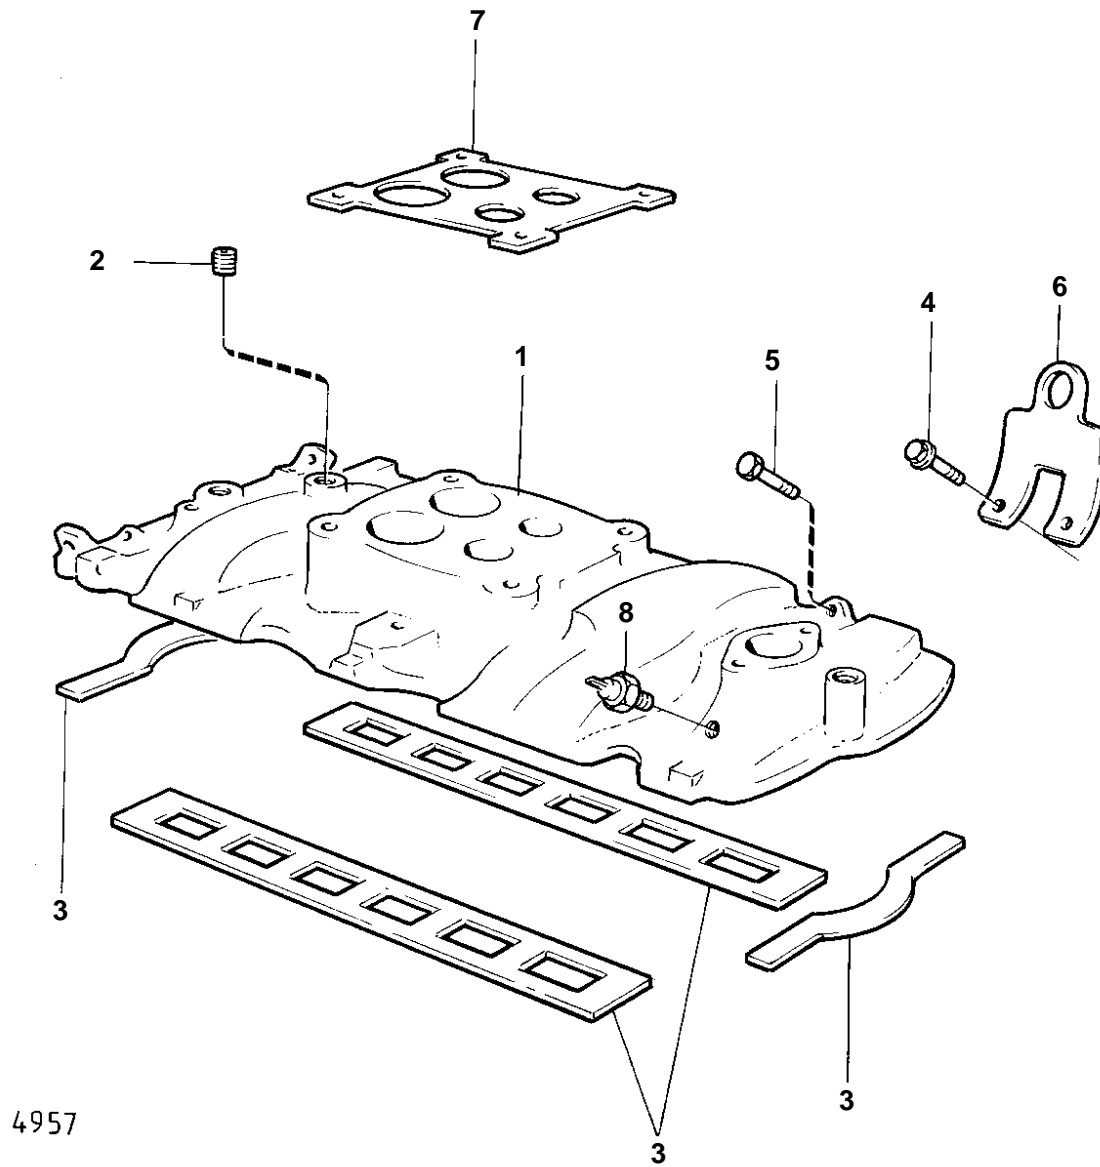

BB225A

BB225A

REF	PART NO.	QTY	DESCRIPTION	NOTES
1		1	Inlet pipe	
2	968145	1	Plug	(952076)
3	841032	1	Intake gasket kit	MO-15652
	841720	1	Gasket	MO15653-
4	945767	3	Flange screw	
5	955535	9	Hexagon screw	
6		2	LIFT EYE	
7	826479	1	Gasket	SEE GROUP 2C
8	835630	1	Temperature sensor	SEE GROUP 3
	841261	X	Sealant	SEE GROUP 9