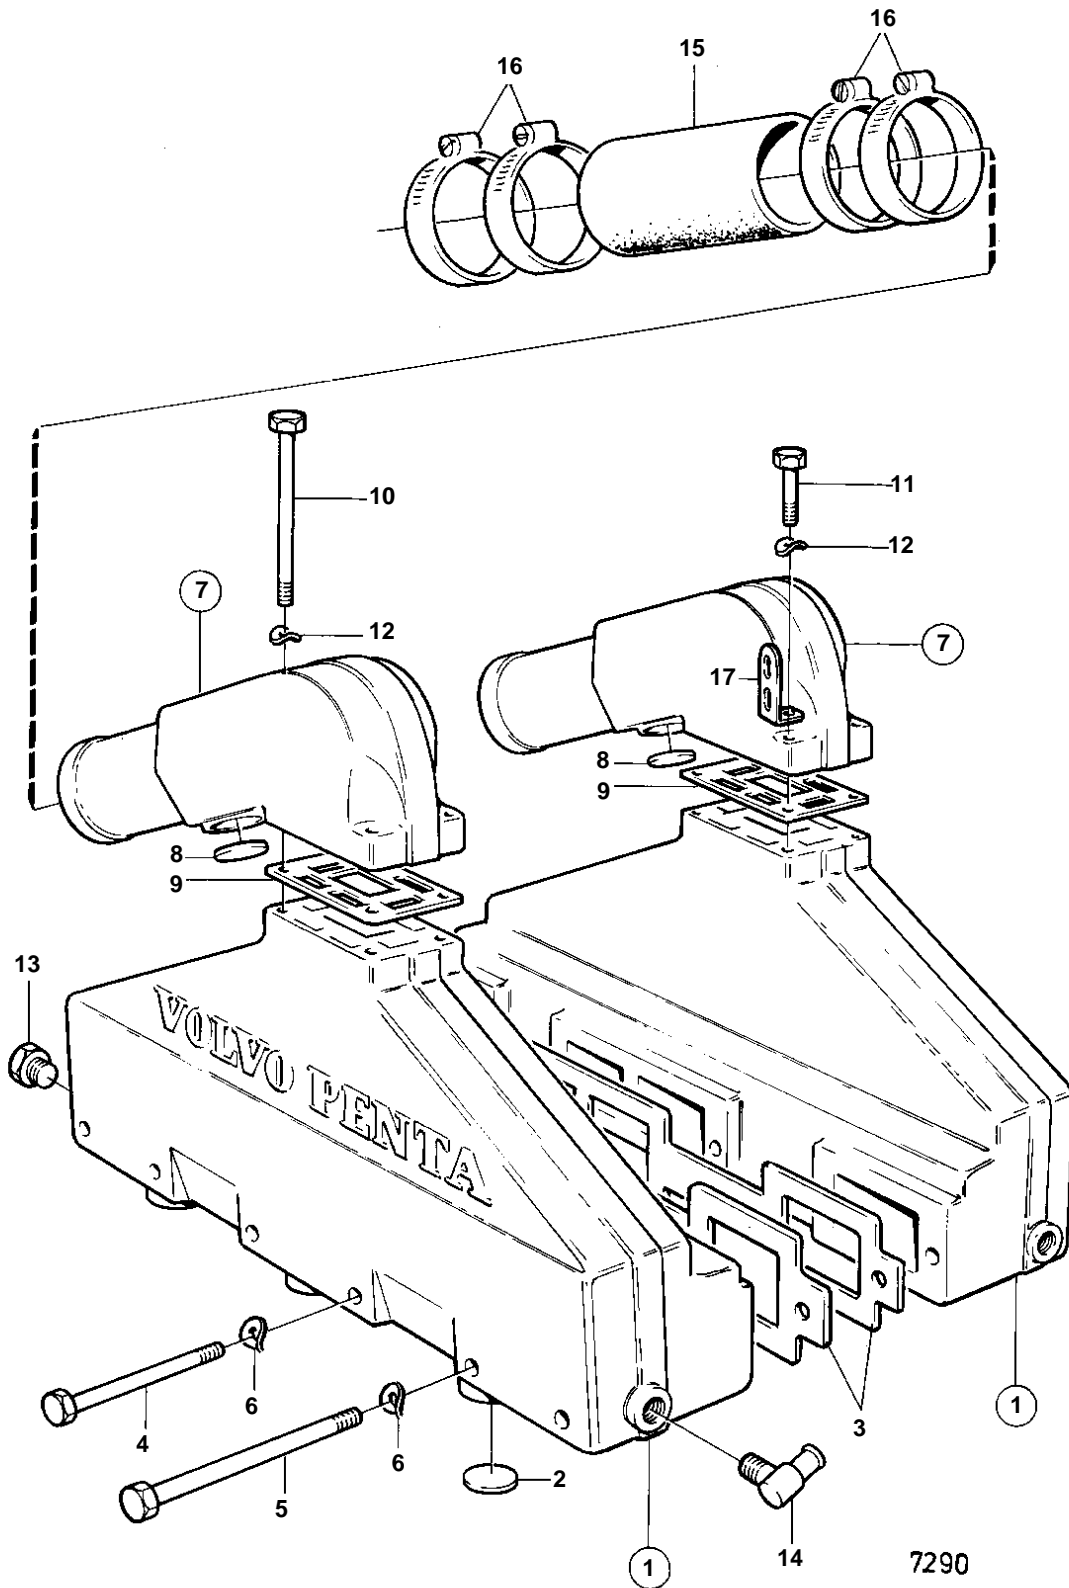

AQ225E

AQ225E

REF	PART NO.	QTY	DESCRIPTION	SEE SEC.	NOTES
1	835804	2	Exhaust pipe		
2	192211	6	Expansion plug		
3	835966	2	Gasket		
4	942268	10	Hexagon screw		
5	942547	2	Hexagon screw		
6	942336	12	Spring washer		
7	855384	2	Exhaust riser		
8	192211	2	Expansion plug		
9	835908	2	Gasket		
10	959794	4	Hexagon screw		
11	940186	4	Hexagon screw		
12	941907	8	Spring washer		
13	192154	2	Plug		
14	961610	2	Hose nipple	17203	
15	834751	2	Exhaust hose, HOSE		L = 2X160 MM SEE GROUP 4A
16	853012	8	Hose clamp		
17	965552	1	Bracket		