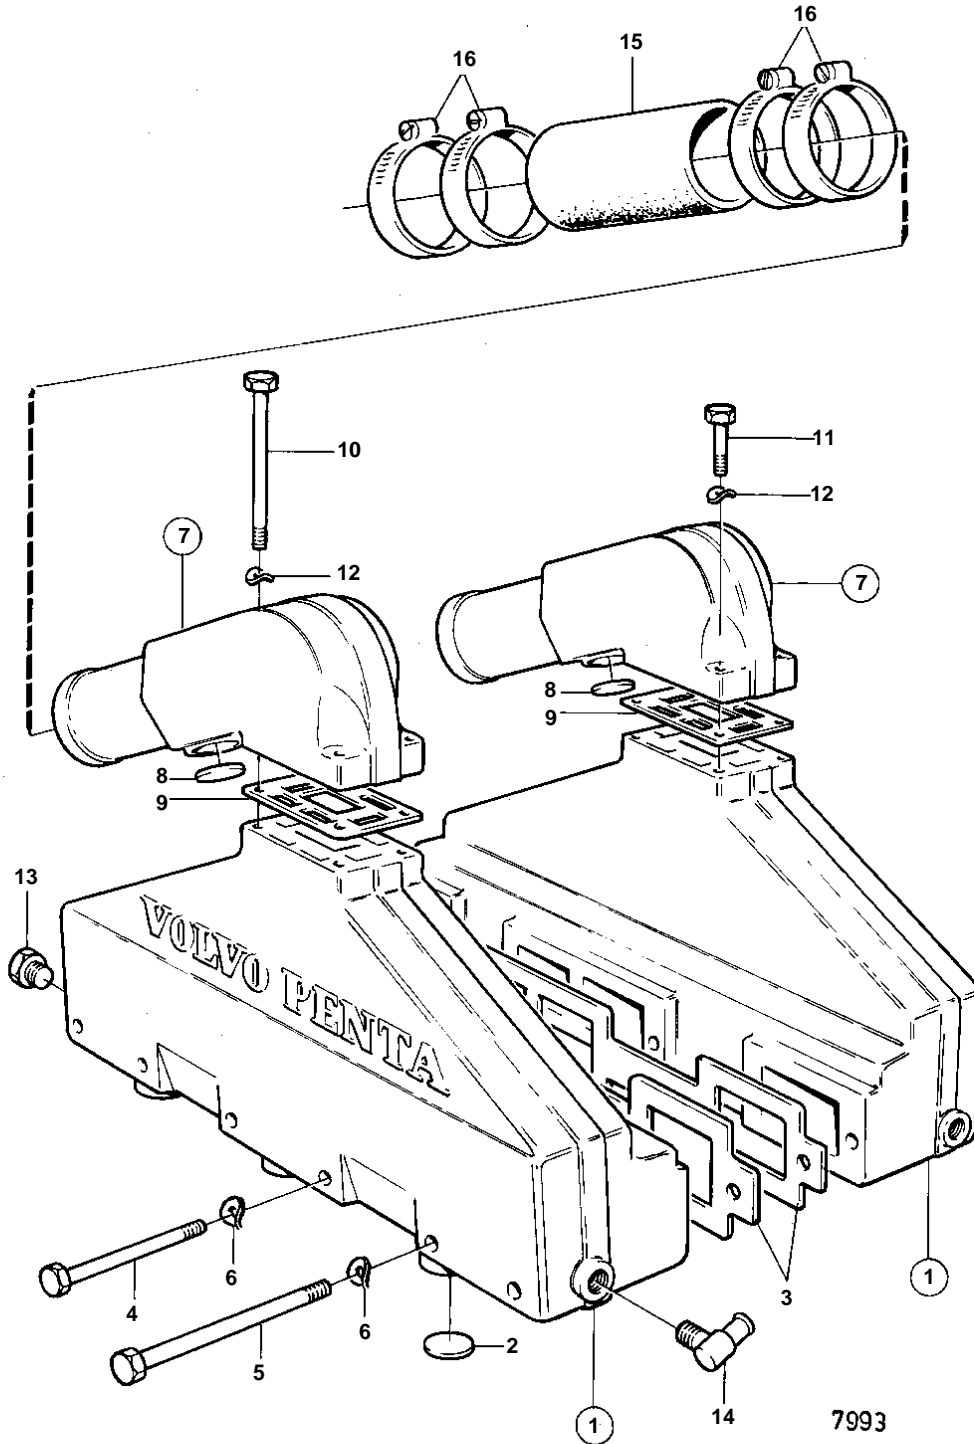

AQ225D

## AQ225D

REF	PART NO.	QTY	DESCRIPTION	SEE SEC.	NOTES
1	835804	2	Exhaust pipe		
2	192211	6	· Expansion plug		
3	835966	2	Gasket		
4	942268	10	Hexagon screw		
5	942547	2	Hexagon screw		
6	942336	12	Spring washer		
7	826460	2	Exhaust riser		REPLACED BY 1EA 855384, 2EA 940136 SCREW AND 2EA 948828 SCREW.
	855384	2	Exhaust riser		
8	192211	2	· Expansion plug		
9	835908	2	Gasket		
10	959794	4	Hexagon screw		
11	940186	4	Hexagon screw		
12	941907	8	Spring washer		
13	192154	2	Plug		
14	961610	2	Hose nipple	17202	
15	834751	2	Exhaust hose, HOSE		FOR ENGINE WITH DRIVE UNIT 280., L = 2X160 MM SEE GROUP 4A
	855388	2	Exhaust hose, HOSE		FOR ENGINE WITH DRIVE UNIT 290., L = 2X130 MM SEE GROUP 4A
16	834718	8	Hose clamp		SEE GROUP 4A