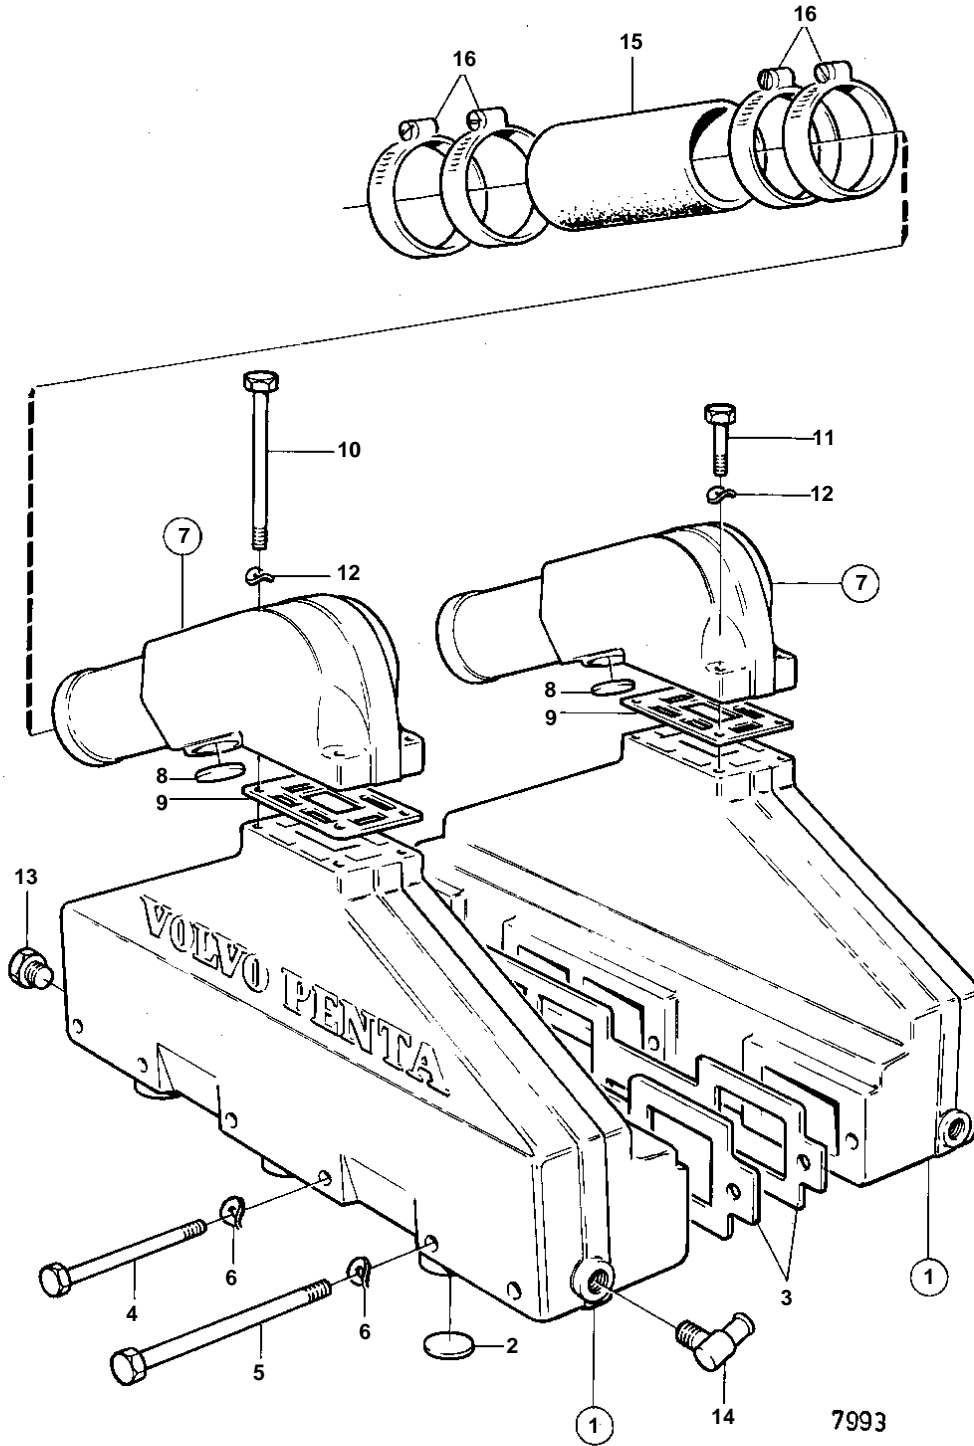

AQ225D

AQ225D

REF	PART NO.	QTY	DESCRIPTION	SEE SEC.	NOTES
1	835804	2	Exhaust pipe		
2	192211	6	· Expansion plug		
3	835966	2	Gasket		
4	942268	10	Hexagon screw		
5	942547	2	Hexagon screw		
6	942336	12	Spring washer		
7	826460	2	Exhaust riser		REPLACED BY 1EA 855384, 2EA 940136 SCREW AND 2EA 948828 SCREW.
	855384	2	Exhaust riser		
8	192211	2	· Expansion plug		
9	835908	2	Gasket		
10	959794	4	Hexagon screw		
11	940186	4	Hexagon screw		
12	941907	8	Spring washer		
13	192154	2	Plug		
14	961610	2	Hose nipple	17202	
15	834751	2	Exhaust hose, HOSE		FOR ENGINE WITH DRIVE UNIT 280., L = 2X160 MM SEE GROUP 4A
	855388	2	Exhaust hose, HOSE		FOR ENGINE WITH DRIVE UNIT 290., L = 2X130 MM SEE GROUP 4A
16	834718	8	Hose clamp		SEE GROUP 4A