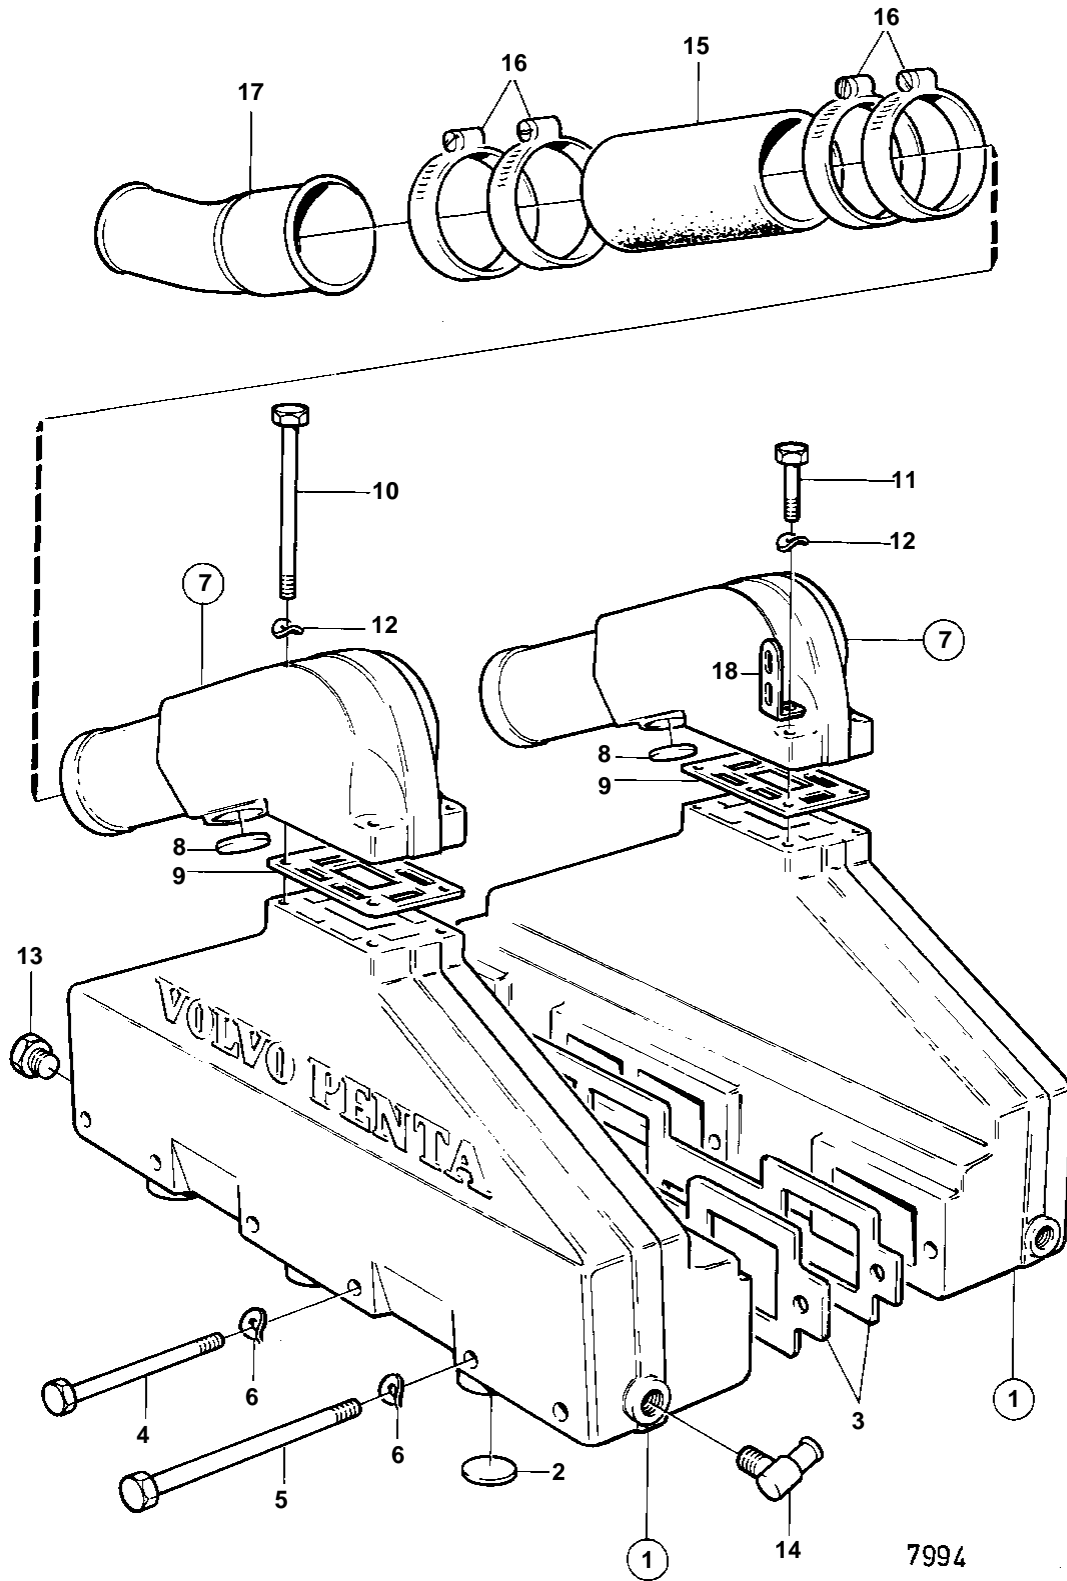

BB225A, BB225AV

BB225A, BB225AV

REF	PART NO.	QTY	DESCRIPTION	SEE SEC.	NOTES
1	835804	2	Exhaust pipe		
2	192211	6	· Expansion plug		
3	835966	2	Gasket		
4	942268	10	Hexagon screw		
5	942547	2	Hexagon screw		
6	942336	12	Spring washer		
7	826460	2	Exhaust riser		REPLACED BY 1EA 855384, 2EA 940136 SCREW AND 2EA 948828 SCREW.
	855384	2	Exhaust riser		
8	192211	2	· Expansion plug		
9	835908	2	Gasket		
10	959794	4	Hexagon screw		
11	940186	4	Hexagon screw		
12	941907	8	Spring washer		
13	192154	2	Plug		
14	961610	2	Hose nipple	17206	
15	834751	2	Exhaust hose		L = 2X160 MM
16	853012	8	Hose clamp		
17	841322	2	Exhaust riser		
18	965552	1	Bracket		