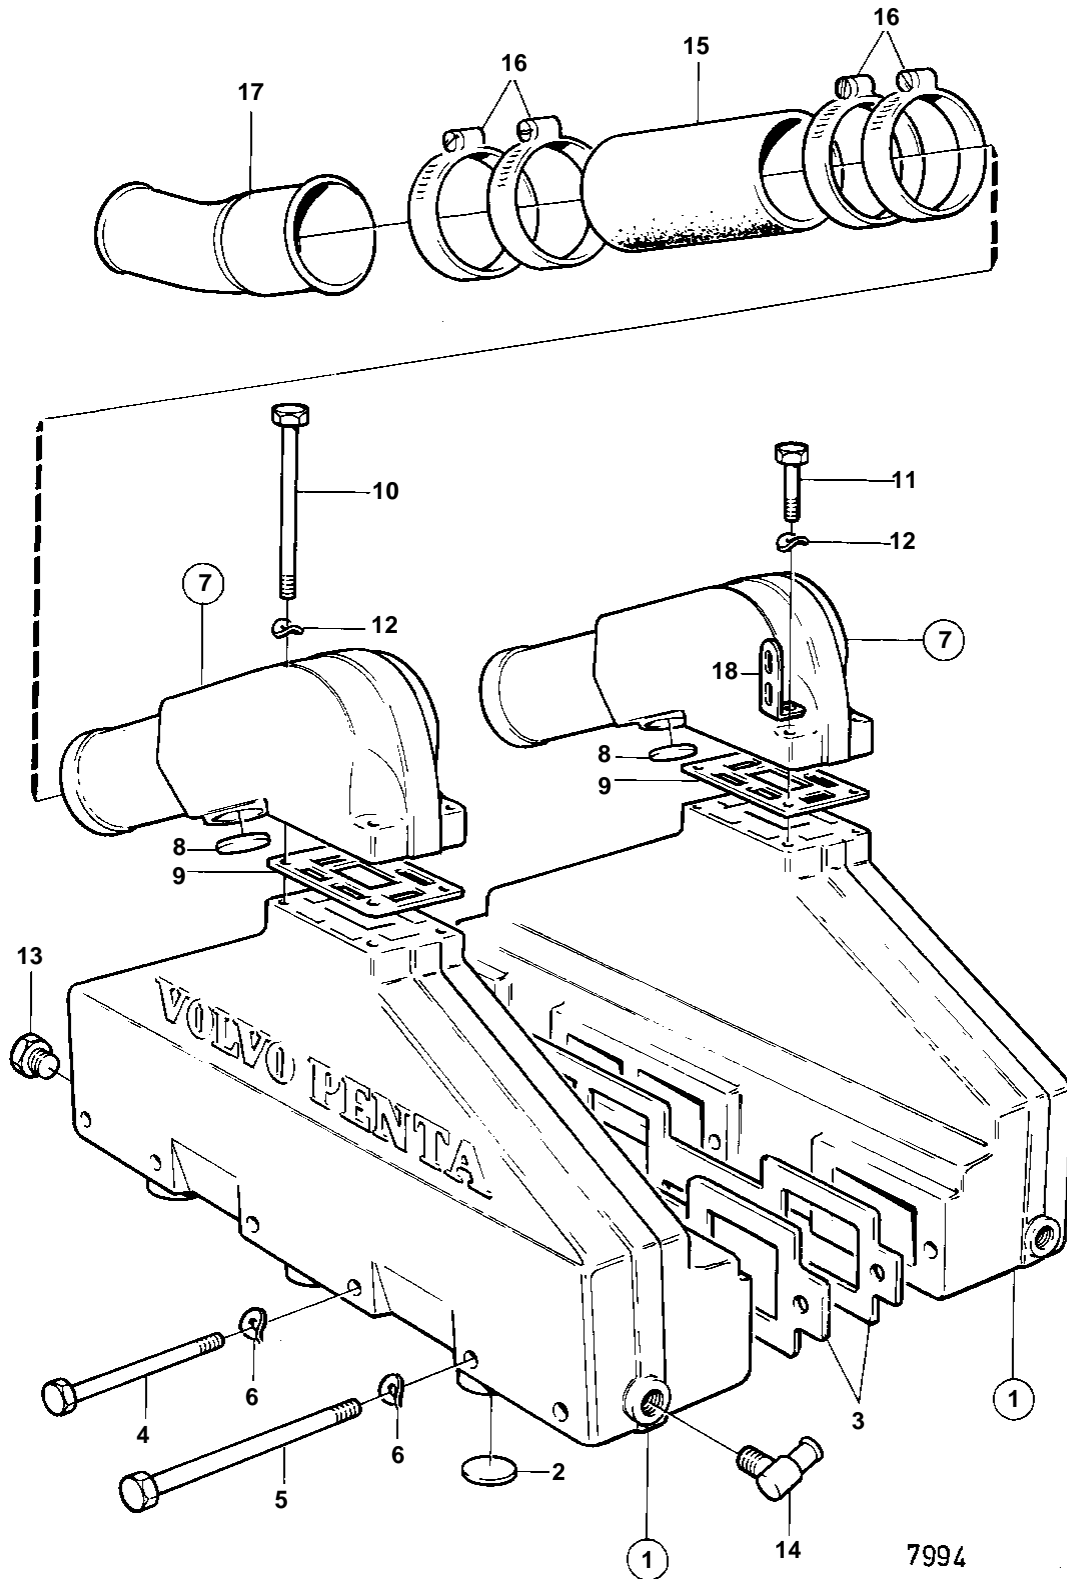

BB225A, BB225AV

BB225A, BB225AV

REF	PART NO.	QTY	DESCRIPTION	SEE SEC.	NOTES
1	835804	2	Exhaust pipe		
2	192211	6	· Expansion plug		
3	835966	2	Gasket		
4	942268	10	Hexagon screw		
5	942547	2	Hexagon screw		
6	942336	12	Spring washer		
7	826460	2	Exhaust riser		REPLACED BY 1EA 855384, 2EA 940136 SCREW AND 2EA 948828 SCREW.
	855384	2	Exhaust riser		
8	192211	2	· Expansion plug		
9	835908	2	Gasket		
10	959794	4	Hexagon screw		
11	940186	4	Hexagon screw		
12	941907	8	Spring washer		
13	192154	2	Plug		
14	961610	2	Hose nipple	17206	
15	834751	2	Exhaust hose		L = 2X160 MM
16	853012	8	Hose clamp		
17	841322	2	Exhaust riser		
18	965552	1	Bracket		