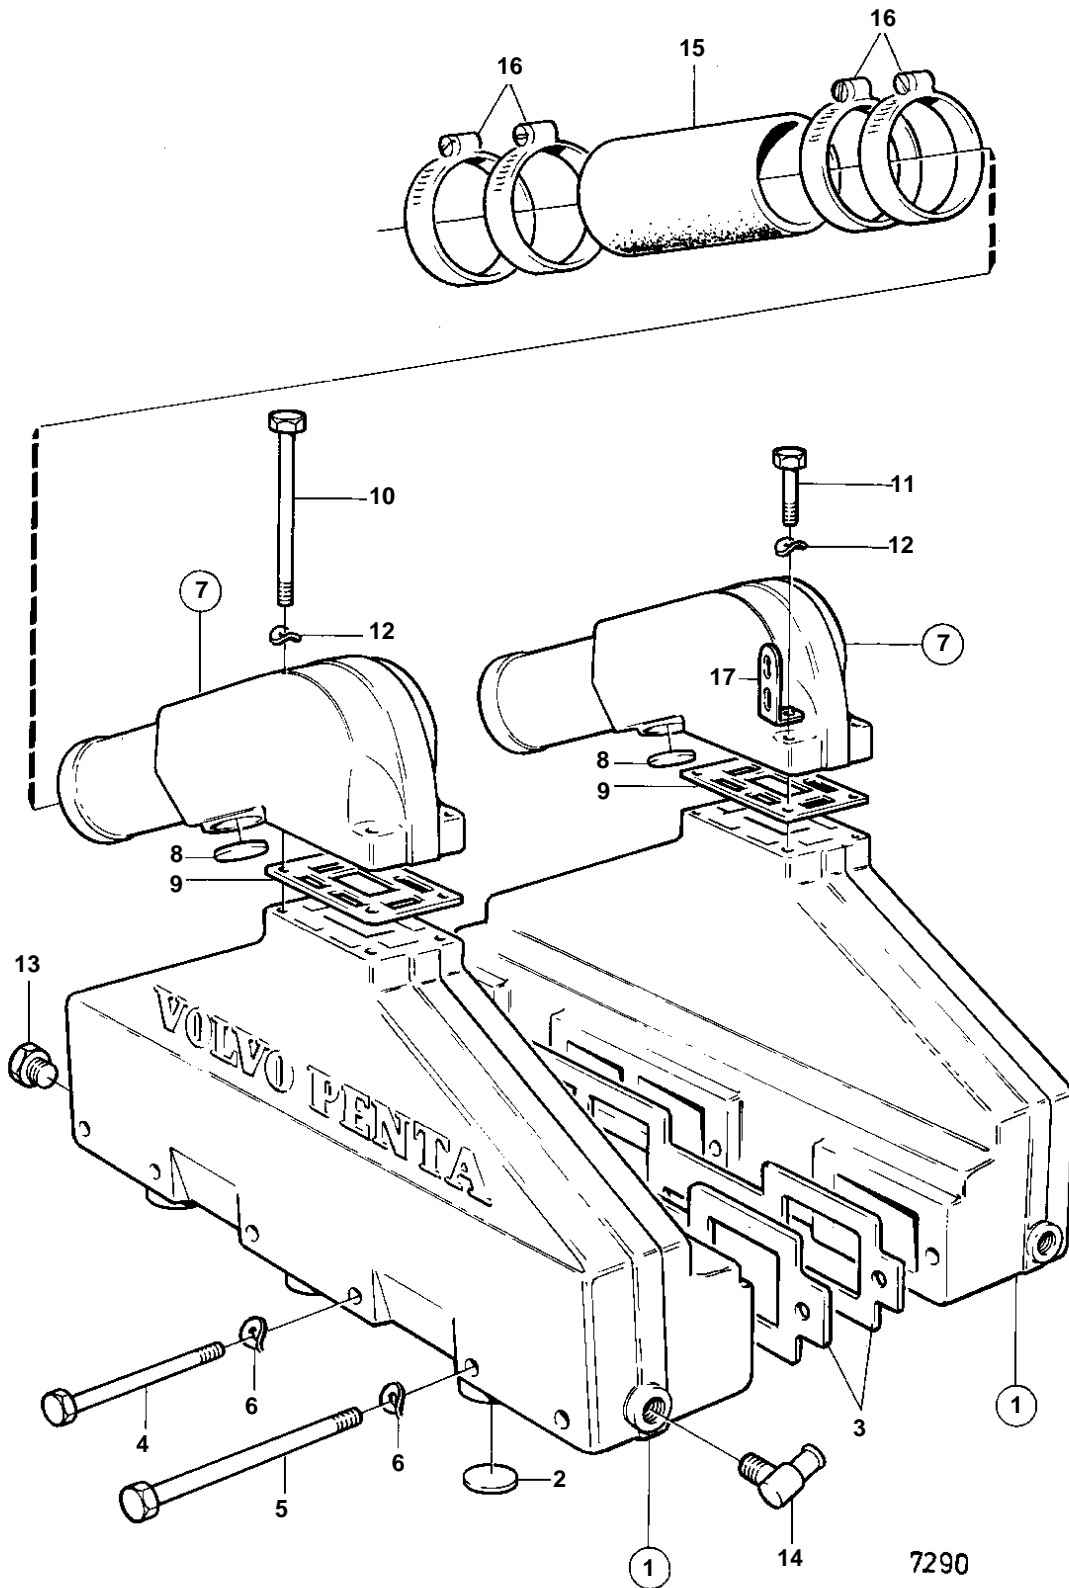

AQ225F

AQ225F

REF	PART NO.	QTY	DESCRIPTION	SEE SEC.	NOTES
1	835804	2	Exhaust pipe		
2	192211	6	Expansion plug		
3	835966	2	Gasket		
4	942268	10	Hexagon screw		
5	942547	2	Hexagon screw		
6	942336	12	Spring washer		
7	855384	2	Exhaust riser		
8	192211	2	Expansion plug		
9	835908	2	Gasket		
10	959794	4	Hexagon screw		
11	940186	4	Hexagon screw		
12	941907	8	Spring washer		
13	192154	2	Plug		
14	961610	2	Hose nipple	17204	
15	855388	2	Exhaust hose, HOSE		FOR ENGINE WITH DRIVE UNIT 290., L = 2X130 MM SEE GROUP 4A
16	853012	8	Hose clamp		
17	965552	1	Bracket		