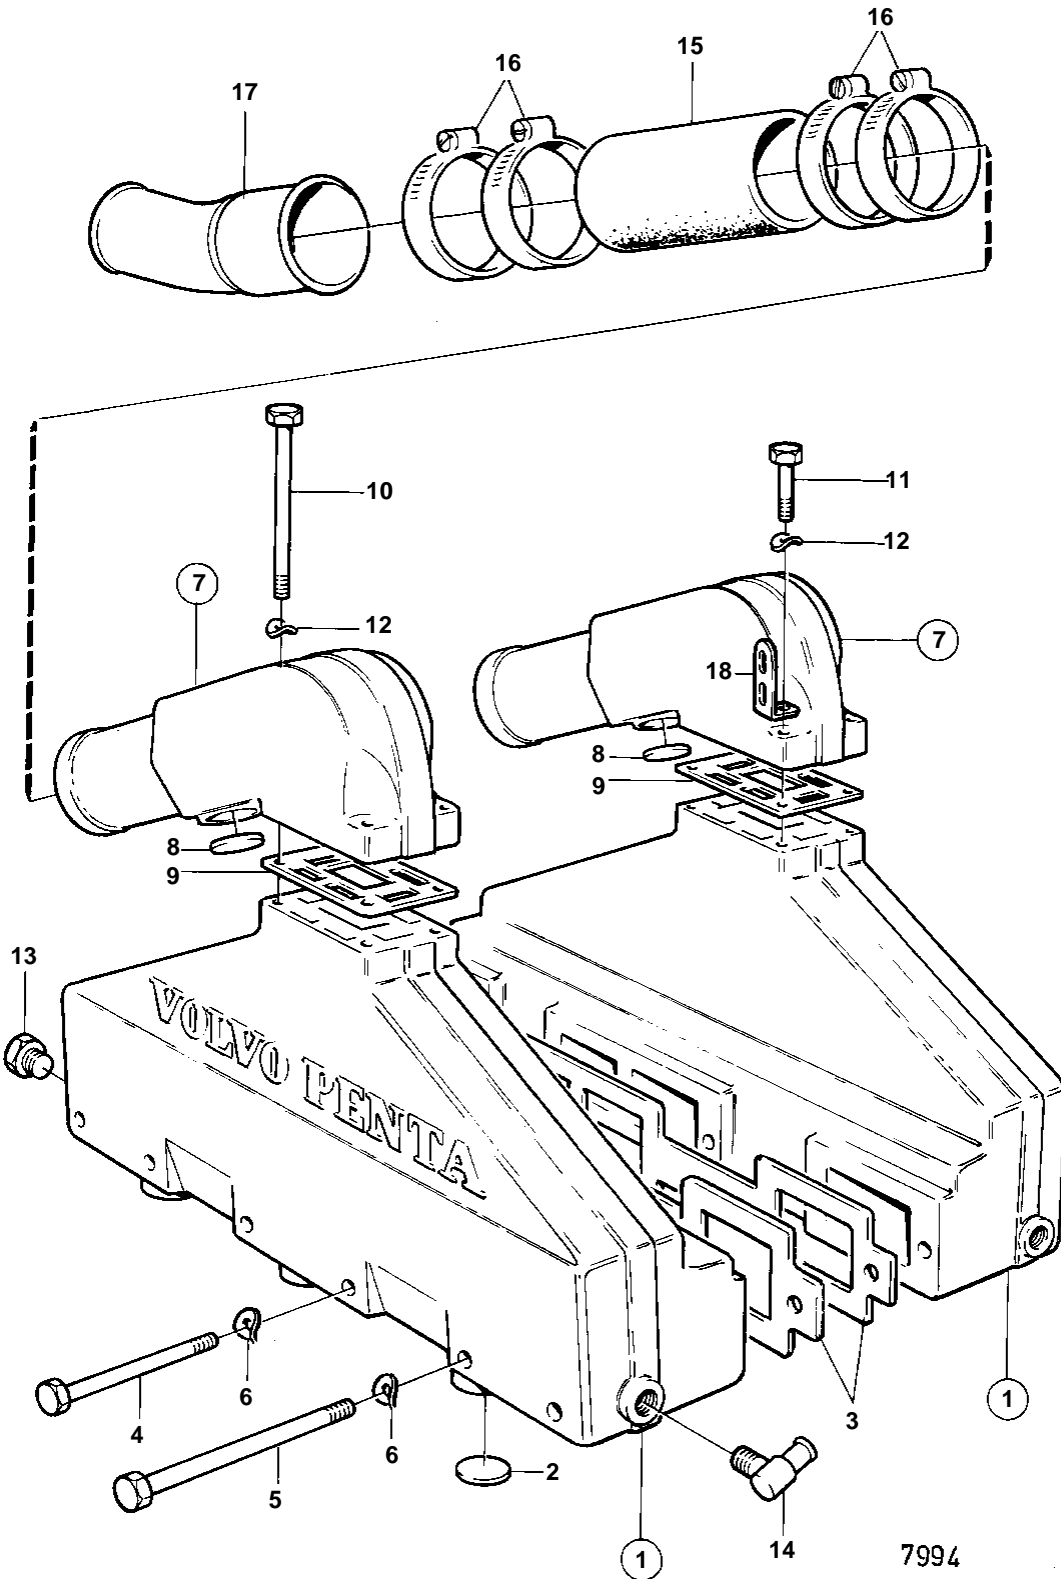

BB225C

BB225C

REF	PART NO.	QTY	DESCRIPTION	SEE SEC.	NOTES
1	835804	2	Exhaust pipe		
2	192211	6	Expansion plug		
3	835966	2	Gasket		
4	942268	8	Hexagon screw		
5	942547	4	Hexagon screw		
6	942336	12	Spring washer		
7	855384	2	Exhaust riser		
8	192211	2	Expansion plug		
9	835908	2	Gasket		
10	940136	4	Hexagon screw		
11	948828	4	Hexagon screw		
12	941907	8	Spring washer		
13	192154	2	Plug		
14	961610	2	Hose nipple	17206	
15	834751	2	Exhaust hose		L = 2X160 MM
16	853012	8	Hose clamp		
17	841322	2	Exhaust riser		
18	965552	1	Bracket		