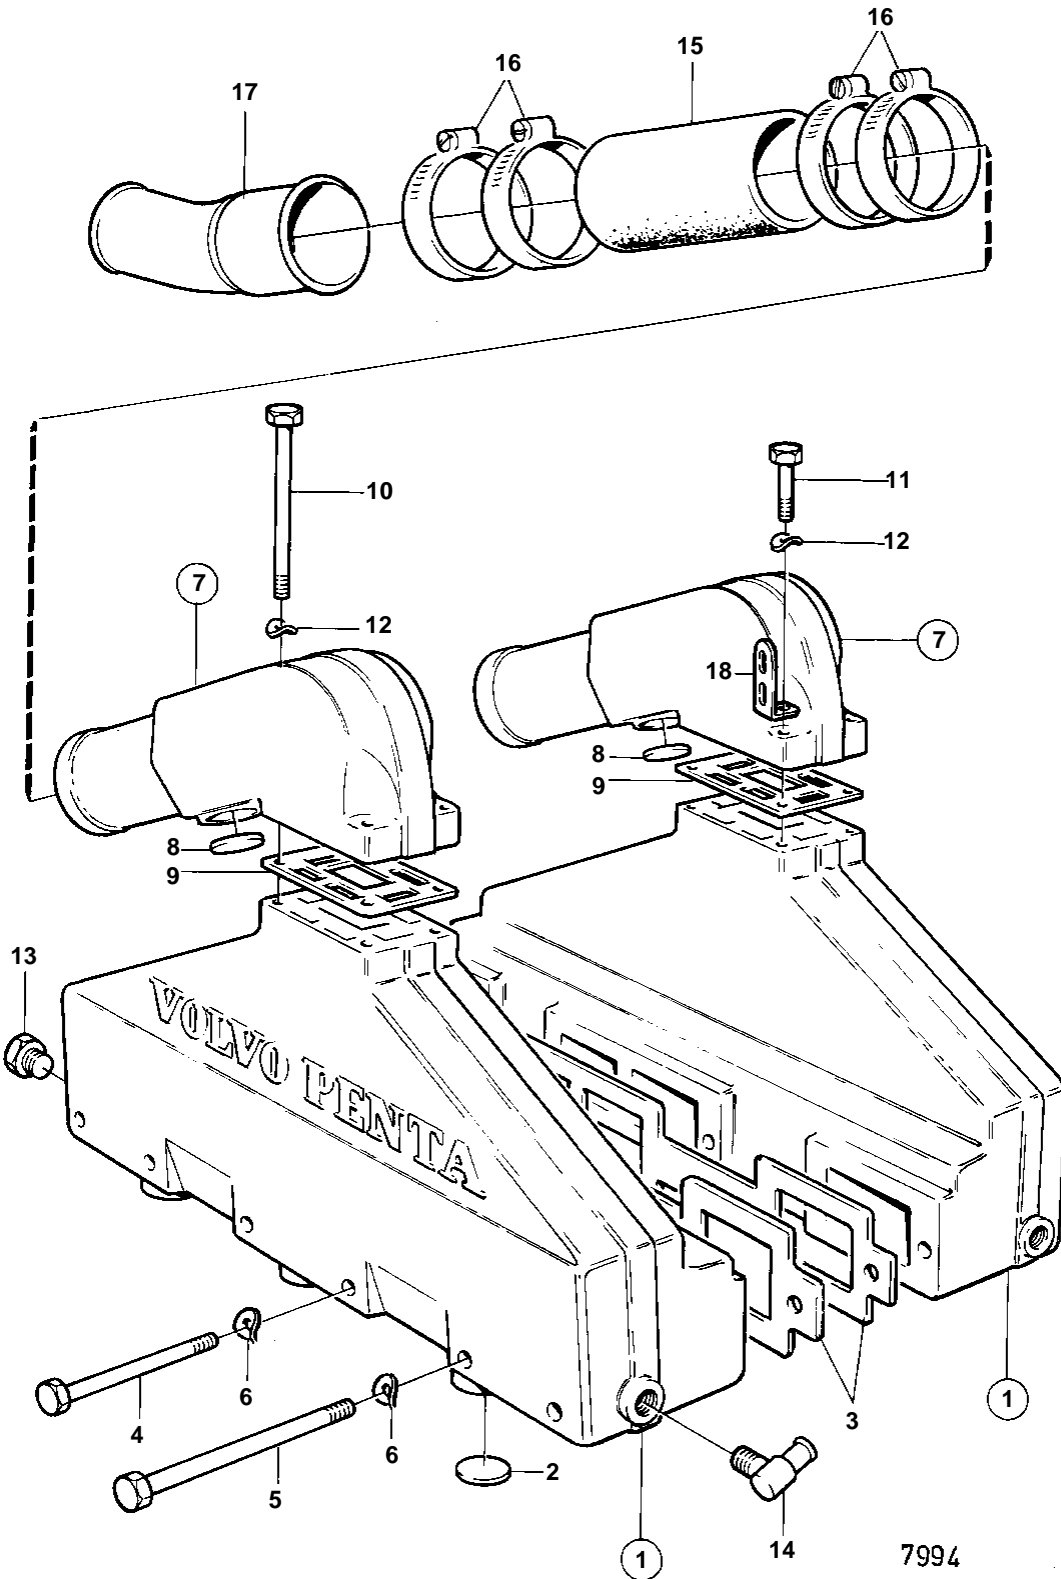

BB225A, BB225AV

BB225A, BB225AV

REF	PART NO.	QTY	DESCRIPTION	SEE SEC.	NOTES
1	835804	2	Exhaust pipe		
2	192211	6	· Expansion plug		
3	835966	2	Gasket		
4	942268	10	Hexagon screw		
5	942547	2	Hexagon screw		
6	942336	12	Spring washer		
7	826460	2	Exhaust riser		REPLACED BY 1EA 855384, 2EA 940136 SCREW AND 2EA 948828 SCREW.
	855384	2	Exhaust riser		
8	192211	2	· Expansion plug		
9	835908	2	Gasket		
10	959794	4	Hexagon screw		
11	940186	4	Hexagon screw		
12	941907	8	Spring washer		
13	192154	2	Plug		
14	961610	2	Hose nipple	17206	
15	834751	2	Exhaust hose		L = 2X160 MM
16	853012	8	Hose clamp		
17	841322	2	Exhaust riser		
18	965552	1	Bracket		