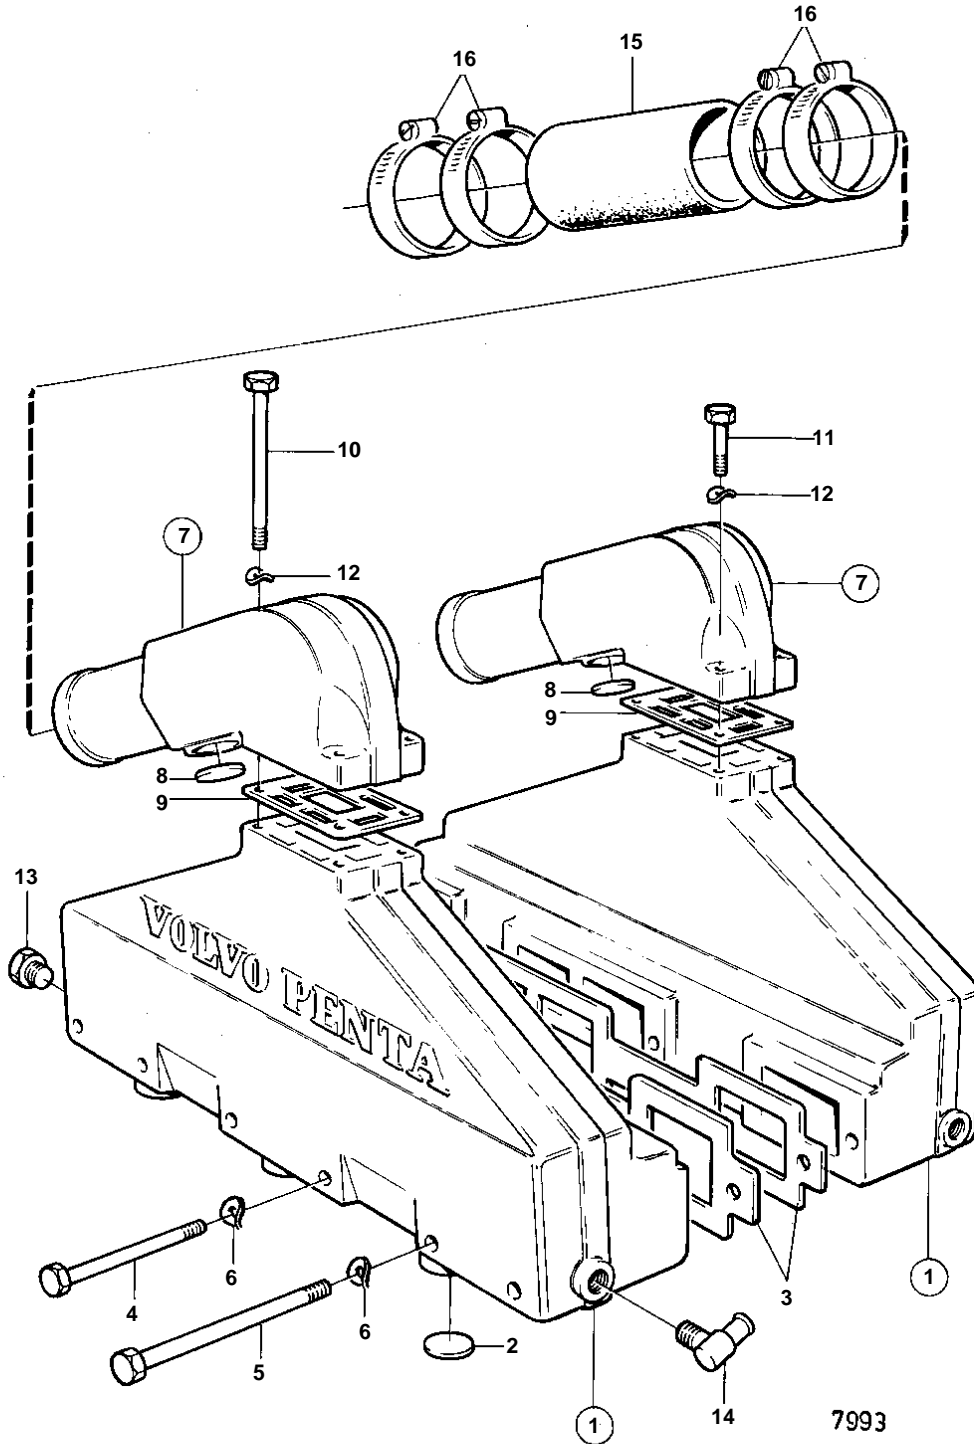

AQ225D

AQ225D

REF	PART NO.	QTY	DESCRIPTION	SEE SEC.	NOTES
1	835804	2	Exhaust pipe		
2	192211	6	· Expansion plug		
3	835966	2	Gasket		
4	942268	10	Hexagon screw		
5	942547	2	Hexagon screw		
6	942336	12	Spring washer		
7	826460	2	Exhaust riser		REPLACED BY 1EA 855384, 2EA 940136 SCREW AND 2EA 948828 SCREW.
	855384	2	Exhaust riser		
8	192211	2	· Expansion plug		
9	835908	2	Gasket		
10	959794	4	Hexagon screw		
11	940186	4	Hexagon screw		
12	941907	8	Spring washer		
13	192154	2	Plug		
14	961610	2	Hose nipple	17202	
15	834751	2	Exhaust hose, HOSE		FOR ENGINE WITH DRIVE UNIT 280., L = 2X160 MM SEE GROUP 4A
	855388	2	Exhaust hose, HOSE		FOR ENGINE WITH DRIVE UNIT 290., L = 2X130 MM SEE GROUP 4A
16	834718	8	Hose clamp		SEE GROUP 4A