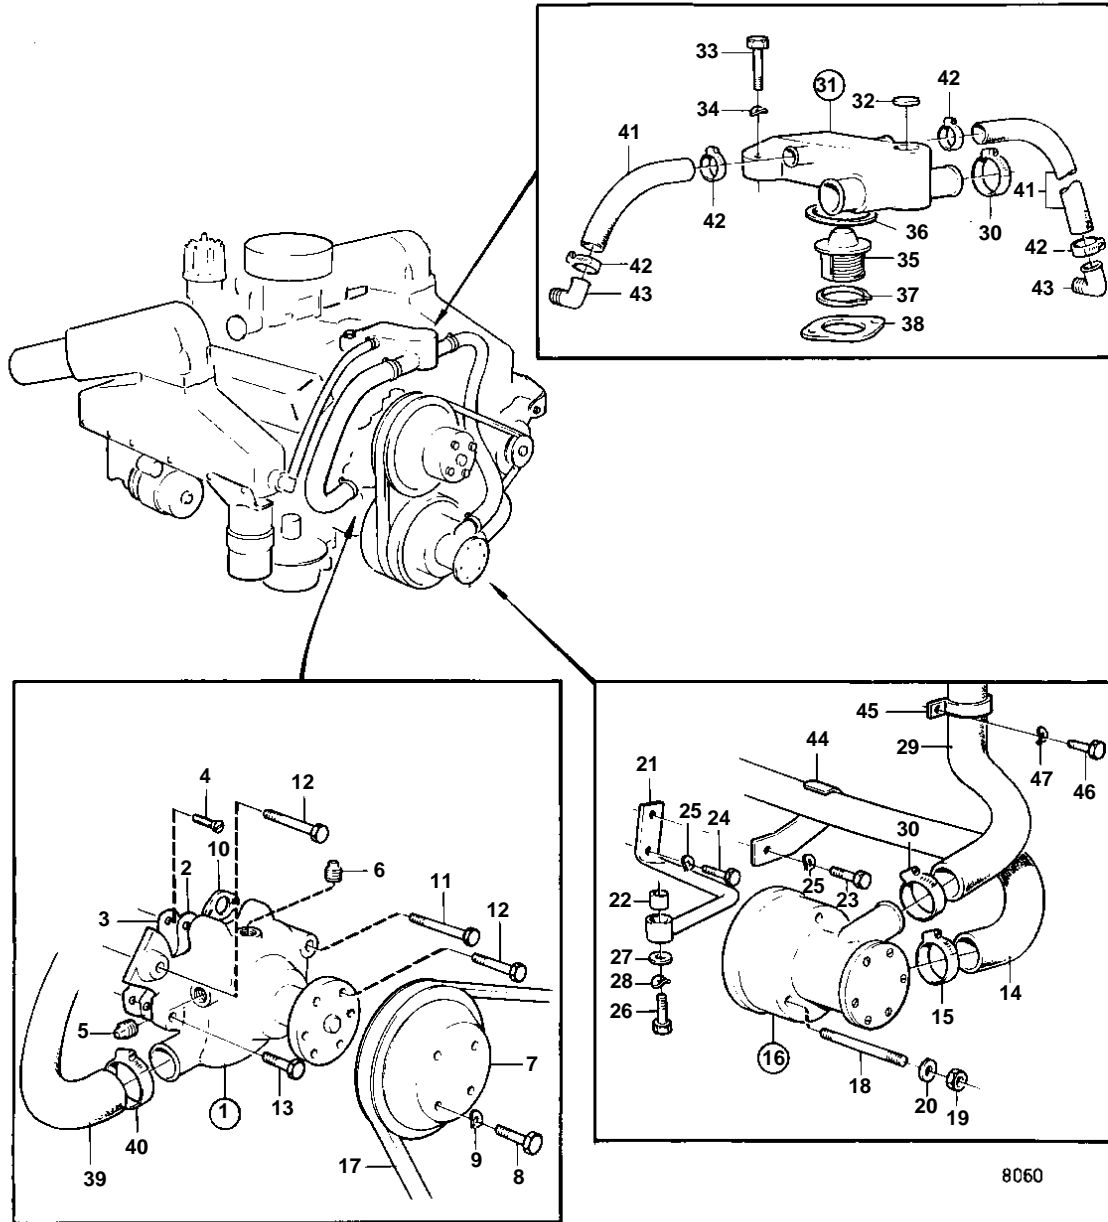

AQ225E

**AQ225E**

REF	PART NO.	QTY	DESCRIPTION	NOTES
1	835390	1	Water pump	
2	841036	1	• Gasket	
3		1	• Plate	
4	841426	6	• Screw	
5	952358	1	• Plug	
6	952359	1	• Plug	
7	855283	1	Pulley	
8	955655	4	Hexagon screw	
9	941907	4	Spring washer	
10	835210	2	Gasket	
11	940162	1	Hexagon screw	
12	955536	2	Hexagon screw	
13	955540	1	Hexagon screw	
14	834770	1	Hose	
15	961669	2	Hose clamp	
16	855722	1	Sea water pump, SEA WATER PUMP COMPS NOT SPEC.	
		X		
17	958498	1	V-belt	
18	968531	3	Hex. socket screw	
19	942336	3	Spring washer	
20		3	Washer	
21	826421	1	Torque rod	
22	826422	1	Rubber bushing	
23	940115	1	Hexagon screw	
24	955534	1	Hexagon screw	SEE GROUP 3
25	942336	2	Spring washer	
26	955523	1	Hexagon screw	
27	960141	1	Washer	
28	941907	1	Spring washer	
29	826423	1	Hose	
30	961669	2	Hose clamp	
31	855485	1	Thermostat housing	
32	192426	1	• Expansion plug	
33	955537	2	Hexagon screw	
34	942336	2	Spring washer	
35	875794	1	Thermostat kit	
36	416033	1	Sealing ring	(1317466)
37	855486	1	Lock ring	
38	835417	1	Gasket	
39	834906	1	Hose	
40	961671	2	Hose clamp	
41	952970	X	Hose	L = 2X350 MM
42	961666	4	Hose clamp	
43	961610	2	Hose nipple	
44	834974	2	Clamp	
45	841307	1	Clamp	
46	955534	1	Hexagon screw	
47	942336	1	Spring washer	