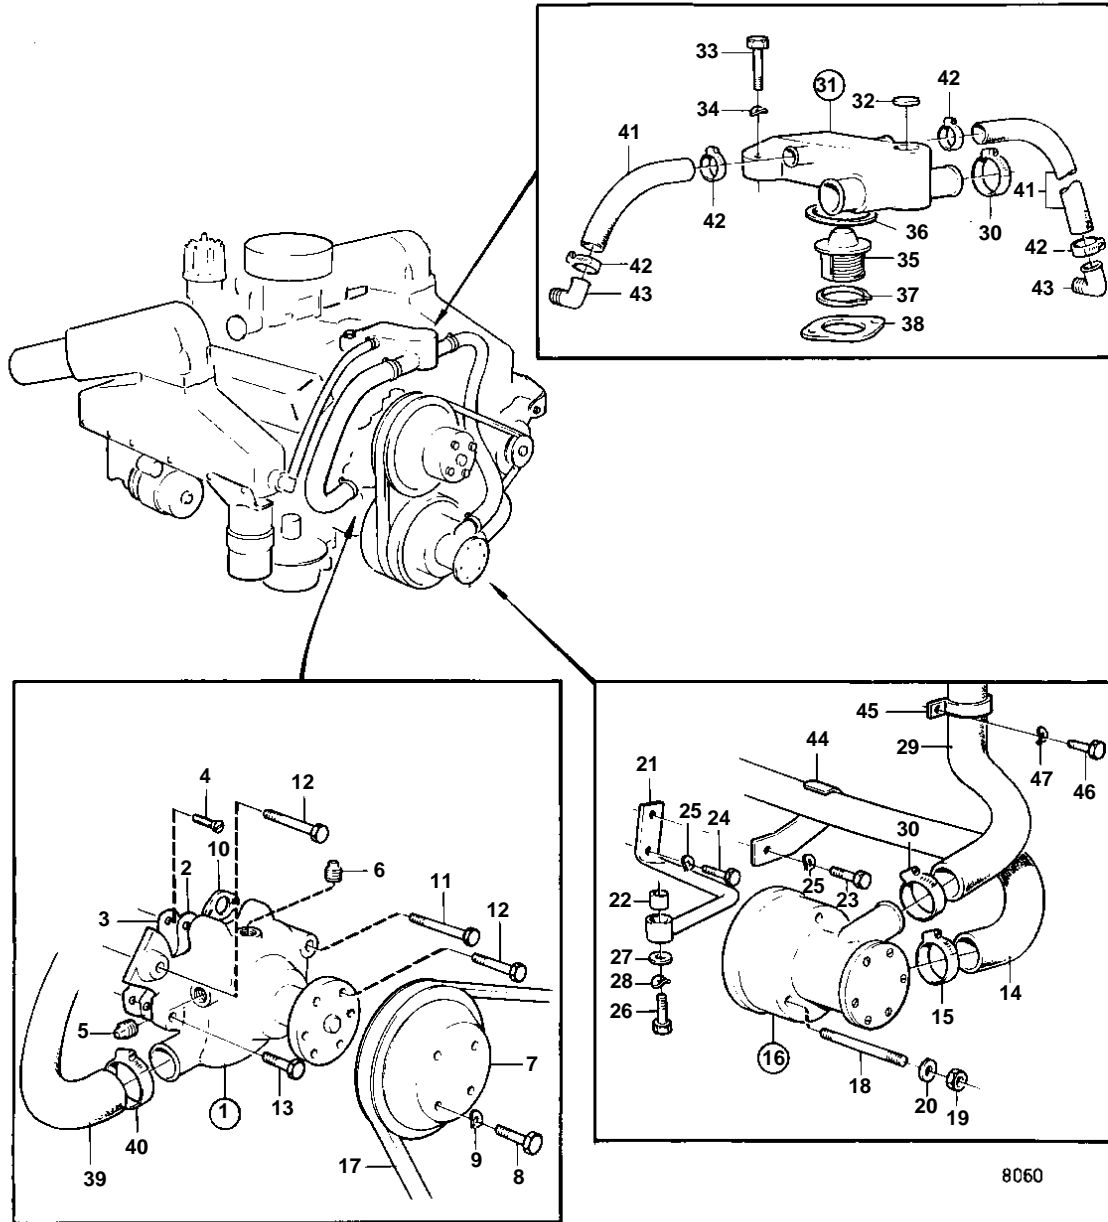

AQ225E

8060

AQ225E

REF	PART NO.	QTY	DESCRIPTION	NOTES
1	835390	1	Water pump	
2	841036	1	• Gasket	
3		1	• Plate	
4	841426	6	• Screw	
5	952358	1	• Plug	
6	952359	1	• Plug	
7	855283	1	Pulley	
8	955655	4	Hexagon screw	
9	941907	4	Spring washer	
10	835210	2	Gasket	
11	940162	1	Hexagon screw	
12	955536	2	Hexagon screw	
13	955540	1	Hexagon screw	
14	834770	1	Hose	
15	961669	2	Hose clamp	
16	855722	1	Sea water pump, SEA WATER PUMP COMPS NOT SPEC.	
		X		
17	958498	1	V-belt	
18	968531	3	Hex. socket screw	
19	942336	3	Spring washer	
20		3	Washer	
21	826421	1	Torque rod	
22	826422	1	Rubber bushing	
23	940115	1	Hexagon screw	
24	955534	1	Hexagon screw	SEE GROUP 3
25	942336	2	Spring washer	
26	955523	1	Hexagon screw	
27	960141	1	Washer	
28	941907	1	Spring washer	
29	826423	1	Hose	
30	961669	2	Hose clamp	
31	855485	1	Thermostat housing	
32	192426	1	• Expansion plug	
33	955537	2	Hexagon screw	
34	942336	2	Spring washer	
35	875794	1	Thermostat kit	
36	416033	1	Sealing ring	(1317466)
37	855486	1	Lock ring	
38	835417	1	Gasket	
39	834906	1	Hose	
40	961671	2	Hose clamp	
41	952970	X	Hose	L = 2X350 MM
42	961666	4	Hose clamp	
43	961610	2	Hose nipple	
44	834974	2	Clamp	
45	841307	1	Clamp	
46	955534	1	Hexagon screw	
47	942336	1	Spring washer	