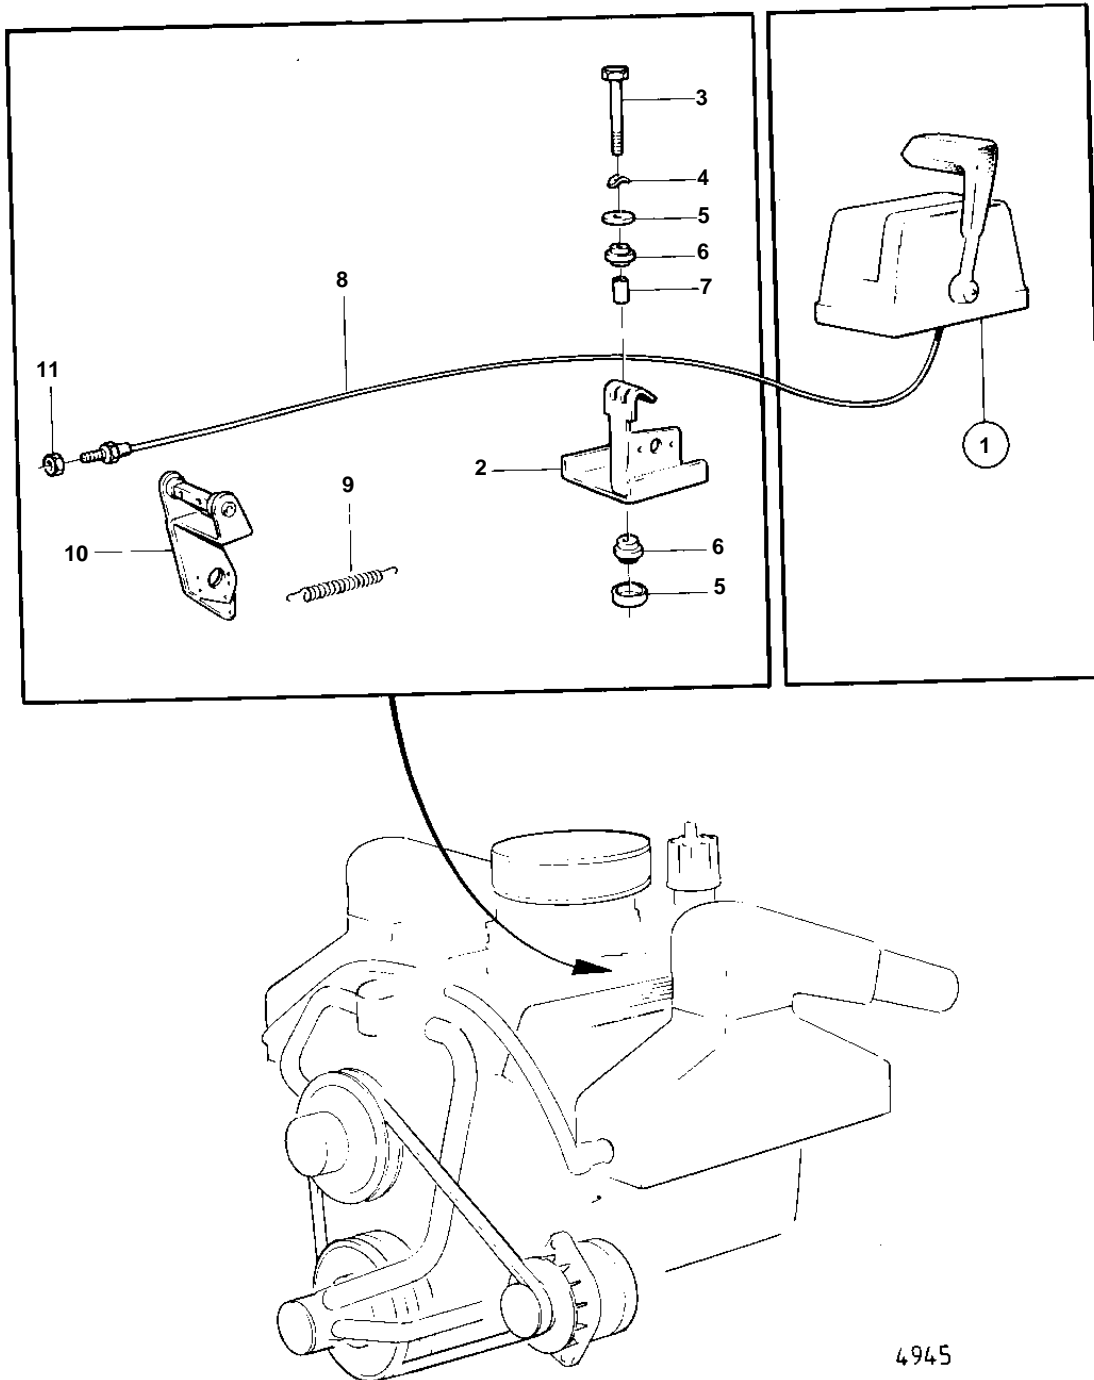

BB225A

4945

BB225A

REF	PART NO.	QTY	DESCRIPTION	NOTES
1		X	ENGINE SPEED CONTROL	SEE GROUP 9
2		1	Bracket	SEE GROUP 3
3	940159	2	Hexagon screw	
4	941907	2	Spring washer	
5	418531	4	Washer	
6	403877	4	Rubber bushing	
7	403894	2	Spacer sleeve	
8		X	CONTROL CABLE	SEE GROUP 9
9	804274	1	Tension spring	
10	834713	1	Lever	SEE GROUP 9
11	955844	2	Hexagon nut	