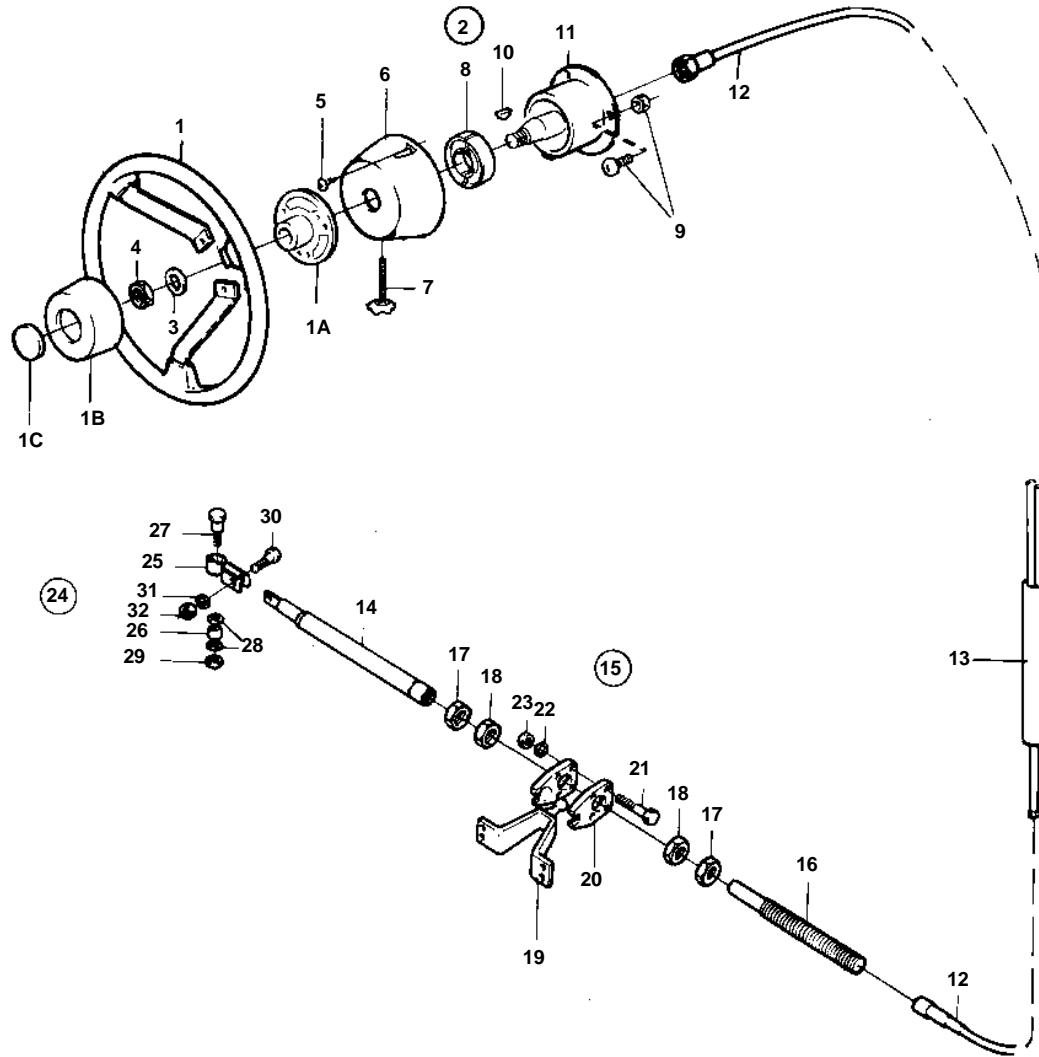

AQ211A

7533

AQ211A

REF	PART NO.	QTY	DESCRIPTION	NOTES
1	850936	1	Steering wheel	
1A		1	· Steering wheel hub	
1B		1	· Steering wheel pad	
1C		1	· Emblem	
2	853182	1	Mounting kit	90°
	1140023	1	Mounting kit	90° BLACK
	853183	1	Mounting kit	70°
	1140024	1	Mounting kit	70° BLACK
3		1	· WASHER	
4		1	· NUT	
5		2	· SCREW	
6		1	· COVER	
7		1	· BRAKE SCREW	
8		1	· BRAKE	
9		4	· SCREW AND NUT	
10		1	· KEY	
11	853181	1	Steering gear	
12	828886	X	Steering cable	L = 2000 MM
	828887	X	Steering cable	L = 2250mm
	828888	X	Steering cable	L = 2500 MM
	828889	X	Steering cable	L = 2750mm
	853185	X	Steering cable	L = 3000 MM
	853186	X	Steering cable	L = 3250mm
	853187	X	Steering cable	L = 3500mm
	853188	X	Steering cable	L = 3750 MM
	853189	X	Steering cable	L = 4000 MM
	853190	X	Steering cable	L = 4250 MM
	853191	X	Steering cable	L = 4500 MM
	853192	X	Steering cable	L = 4750mm
	853193	X	Steering cable	L = 5000 MM
	828863	X	Steering cable	L = 5250mm
	853194	X	Steering cable	L = 5500 MM
	828864	X	Steering cable	L = 5750mm
	853195	X	Steering cable	L = 6000 MM
	828865	X	Steering cable	L = 6250mm
	853196	X	Steering cable	L = 6500mm
	828866	X	Steering cable	L = 6750 MM
	853197	X	Steering cable	L = 7000 MM
	853286	X	Steering cable	L = 7500 MM
	853287	X	Steering cable	L = 8000 MM
	853288	X	Steering cable	L = 8500 MM
	853289	X	Steering cable	L = 9000 MM
		X	Steering cable	L = 9750mm
		X	Steering cable	L = 1050 MM
		X	Steering cable	L = 1125 MM
		X	Steering cable	L = 1200 MM
13		1	Ds unit	Only for fly bridge.
14		1	Steering cylinder	FOR PORT MOUNTING.
		1	Steering cylinder	FOR STARBOARD MOUNTING.
15	853290	1	Stern attachment	
16	850771	1	· Anchorage	
17	850778	2	· Nut	
18	853306	2	· Nut	
19	851093	1	· Bracket	
20		2	· Anchorage, ATTACHMENT	REPL BY 828854 + 828857 + 951739
21	940101	4	· · Hexagon screw	
22	941906	4	· · Spring washer	
23	955781	4	· · Hexagon nut	
24	851122	1	· · Ball joint kit	REPL BY 828924
25		1	· · · BRACKET	
26		1	· · · Sleeve	
27		1	· · · Shoulder screw	