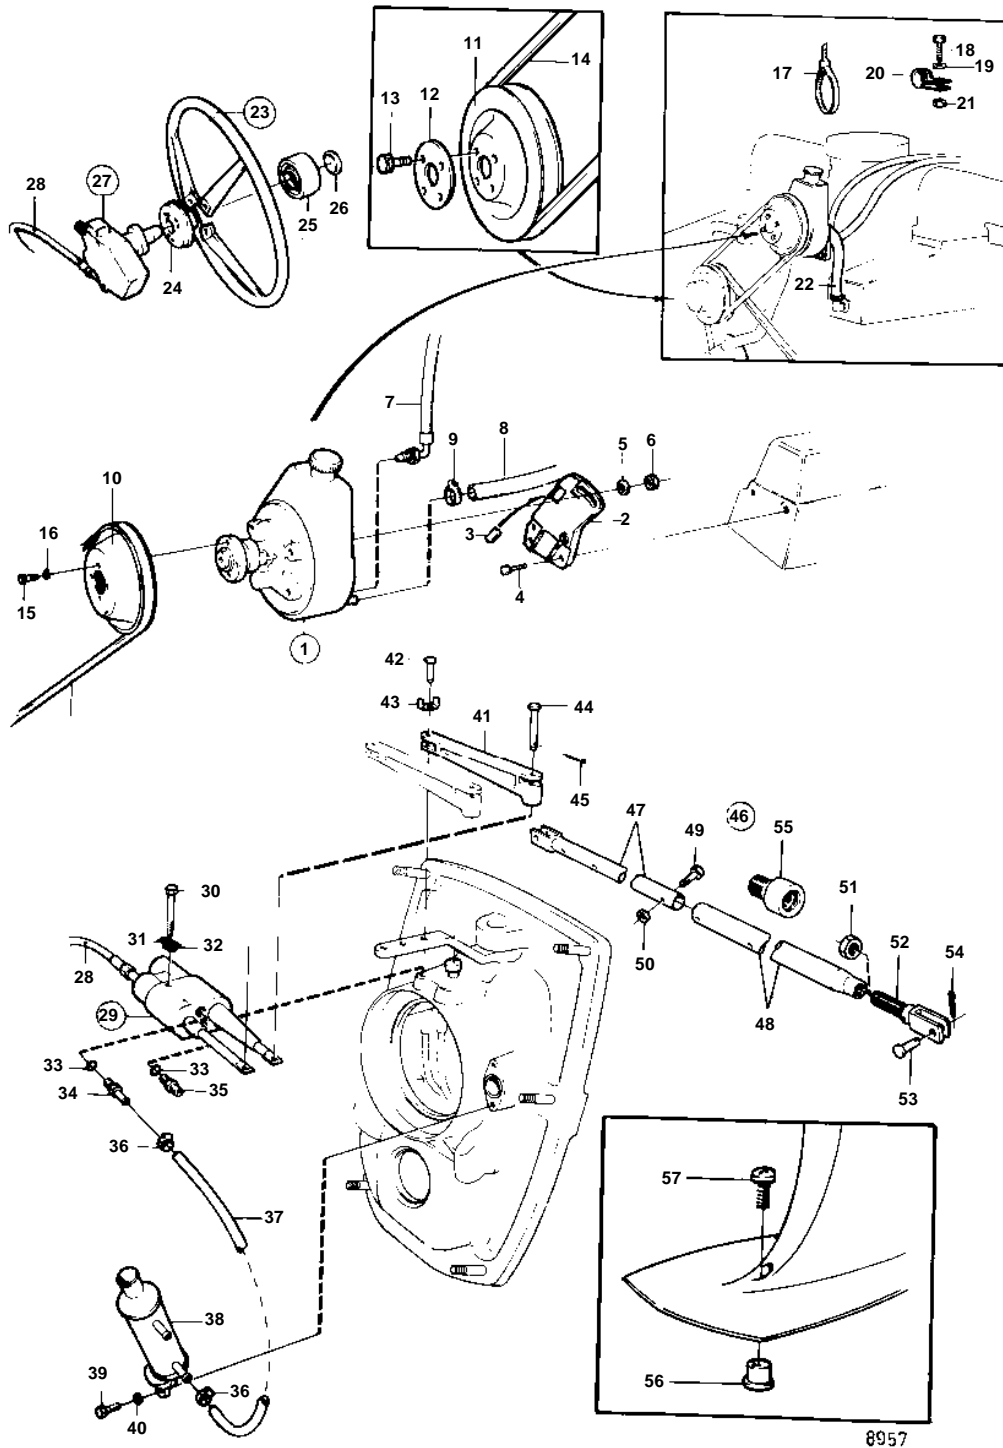

AQ211A

AQ211A

REF	PART NO.	QTY	DESCRIPTION	SEE SEC.	NOTES
1	855860	1	Power steering pump	17409	
2		1	Bracket		
3	855868	1	Support plate		
4	955535	2	Hexagon screw		L = 32 MM
	940162	1	Hexagon screw		L = 38 MM
5	464322	2	Spacer washer		SERIAL NO 64963-
6	971089	2	Lock nut		(963107)
7	853454	1	Hose		
8	838311	X	Return hose		L = 1800 MM
9	961664	1	Hose clamp		
10	855353	1	Pulley		
11	1219961	1	V-belt pulley		
12	855894	1	Adapter		
13	955656	4	Hexagon screw		
14	967111	1	V-belt		L = 1025 MM SERIAL NO 64997-
15	955293	4	Hexagon screw		
16	941907	4	Spring washer		
17	948210	X	Cable tie		
18	955512	1	Hexagon screw		
19	955893	1	Washer		
20	949386	1	Clamp		
21	955825	1	Hexagon nut		
22	952970	X	Hose		
23	850936	1	Steering wheel		
24		1	· Steering wheel pad		
25		1	· Emblem		
26	853160	1	· Lock washer		
27	850809	1	Steering head	17410	
28	853185	X	Steering cable		L = 3000 MM
	850811	X	Steering cable		L = 3300 MM
	853188	X	Steering cable		L = 3750 MM
	853189	X	Steering cable		L = 4000 MM
	853190	X	Steering cable		L = 4250 MM
	850815	X	Steering cable		L = 4500 MM
	850816	X	Steering cable		L = 4800 MM
	853193	X	Steering cable		L = 5000 MM
	853194	X	Steering cable		L = 5500 MM
	853195	X	Steering cable		L = 6000 MM
	828866	X	Steering cable		L = 6750 MM
	853287	X	Steering cable		L = 7900 MM
	853288	X	Steering cable		L = 8500 MM
29		1	Steering cylinder · Repair kit		
30	968247	2	Hexagon screw		
31	853254	2	Striker plate		
32	941908	2	Spring washer		
33	958226	2	O-ring		
34	946152	1	Nipple		
35	957031	1	Nipple		
36	961664	3	Hose clamp		
37	838311	X	Return hose		L = 500 MM
38	838482	1	Oil cooler		
39	955515	2	Hexagon screw		
40	941906	2	Spring washer		
41		1	Link rod		
42	913158	1	Clevis pin		
43	853160	1	Lock washer		
44	852789	1	Split pin		
45	907856	2	Split pin		
46		1	Link stay