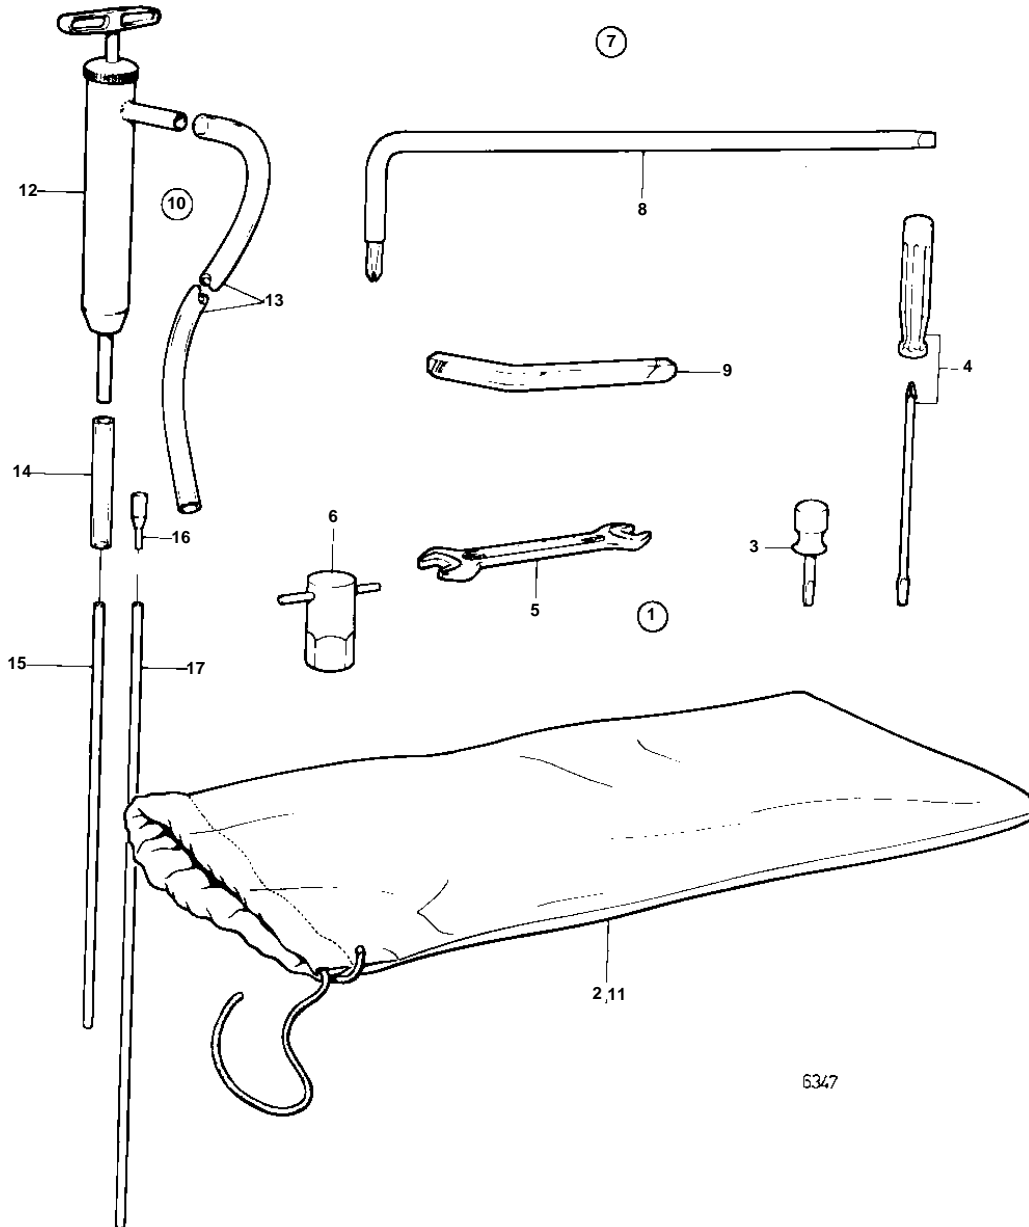

AQ211A

**AQ211A**

REF	PART NO.	QTY	DESCRIPTION	NOTES
1		1	Tool kit	
2	844642	1	• Tool bag	(809863)
3		1	• Screwdriver	
4		1	• Combination screwdri	
5		1	• Open-end wrench	13-16MM
		1	• Open-end wrench	1/2-11/16MM
		1	• Open-end wrench	19-22MM
6	884953	1	Spark plug spanner	
7	841045	1	Tool kit	AQ DRIVE UNIT
8		1	• Screwdriver	
9	914675	1	• Allen wrench	1/4"
	914677	1	• Allen wrench	3/8"
10	875117	1	Oil bilge pump	
11	844642	1	• Tool bag	
12		1	• OIL BILGE PUMP	
13	806282	1	• Plastic hose	L = 1000 MM
14		1	• PLASTIC HOSE	L = 100 MM
15	841527	1	• Plastic pipe	L = 700 MM
16		1	• Rubber hose	
17	835964	1	• Tube	L = 711 MM