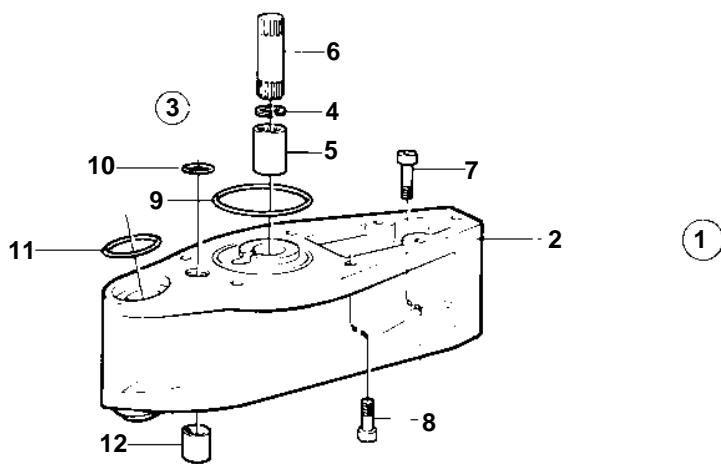

AQ211A

9604

AQ211A

REF	PART NO.	QTY	DESCRIPTION	NOTES
1	814318	1	Extension kit	L = 4"
2		1	· ADAPTER	
3	875183	1	· Splined sleeve	
4	914508	1	· · Snap ring	
5	875183	1	· · Splined sleeve	(897368)
6	814321	1	· Shaft	
7	941809	3	· Hex. socket screw	
8	941810	4	· Hex. socket screw	
9	925256	1	· O-ring	
10	125017	1	· O-ring	
11	941820	1	· O-ring	
12	897823	1	· Oil pipe	