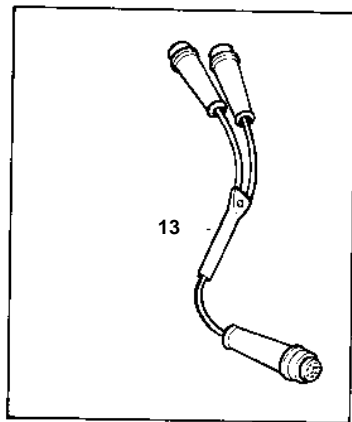

COMMON

9631

COMMON

REF	PART NO.	QTY	DESCRIPTION	NOTES
1	853067	1	Instrument panel	
2	828731	1	· Trimmer	
3	853866	1	· Control panel	(828739)
4	876040	1	· Relay kit	
5	828584	1	· Switch	
6	828586	1	· Button	
7	828743	1	· Button	
8	828742	1	· Switch	
9	828740	2	· Spacer washer	
10	828647	4	· Screw	
11		X	· CABLES AND TERMINALS	SEE GROUP 3
12	853052	X	Extension cable verl	L = 3000 MM
13	1140317	X	Y-koppling