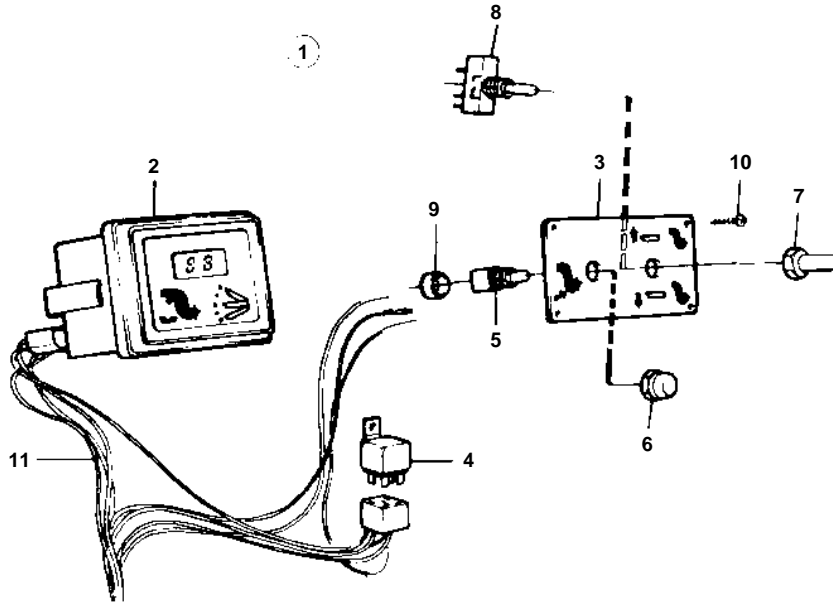

COMMON

9631

COMMON

REF	PART NO.	QTY	DESCRIPTION	NOTES
1	853067	1	Instrument panel	
2	828731	1	· Trimmer	
3	853866	1	· Control panel	(828739)
4	876040	1	· Relay kit	
5	828584	1	· Switch	
6	828586	1	· Button	
7	828743	1	· Button	
8	828742	1	· Switch	
9	828740	2	· Spacer washer	
10	828647	4	· Screw	
11		X	· CABLES AND TERMINALS	SEE GROUP 3
12	853052	X	Extension cable verl	L = 3000 MM
13	1140317	X	Y-koppling