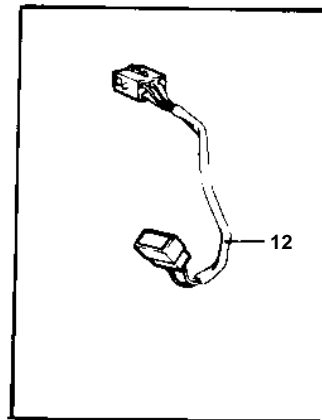

COMMON

9631

COMMON

REF	PART NO.	QTY	DESCRIPTION	NOTES
1	853067	1	Instrument panel	
2	828731	1	· Trimmer	
3	853866	1	· Control panel	(828739)
4	876040	1	· Relay kit	
5	828584	1	· Switch	
6	828586	1	· Button	
7	828743	1	· Button	
8	828742	1	· Switch	
9	828740	2	· Spacer washer	
10	828647	4	· Screw	
11		X	· CABLES AND TERMINALS	SEE GROUP 3
12	853052	X	Extension cable verl	L = 3000 MM
13	1140317	X	Y-koppling