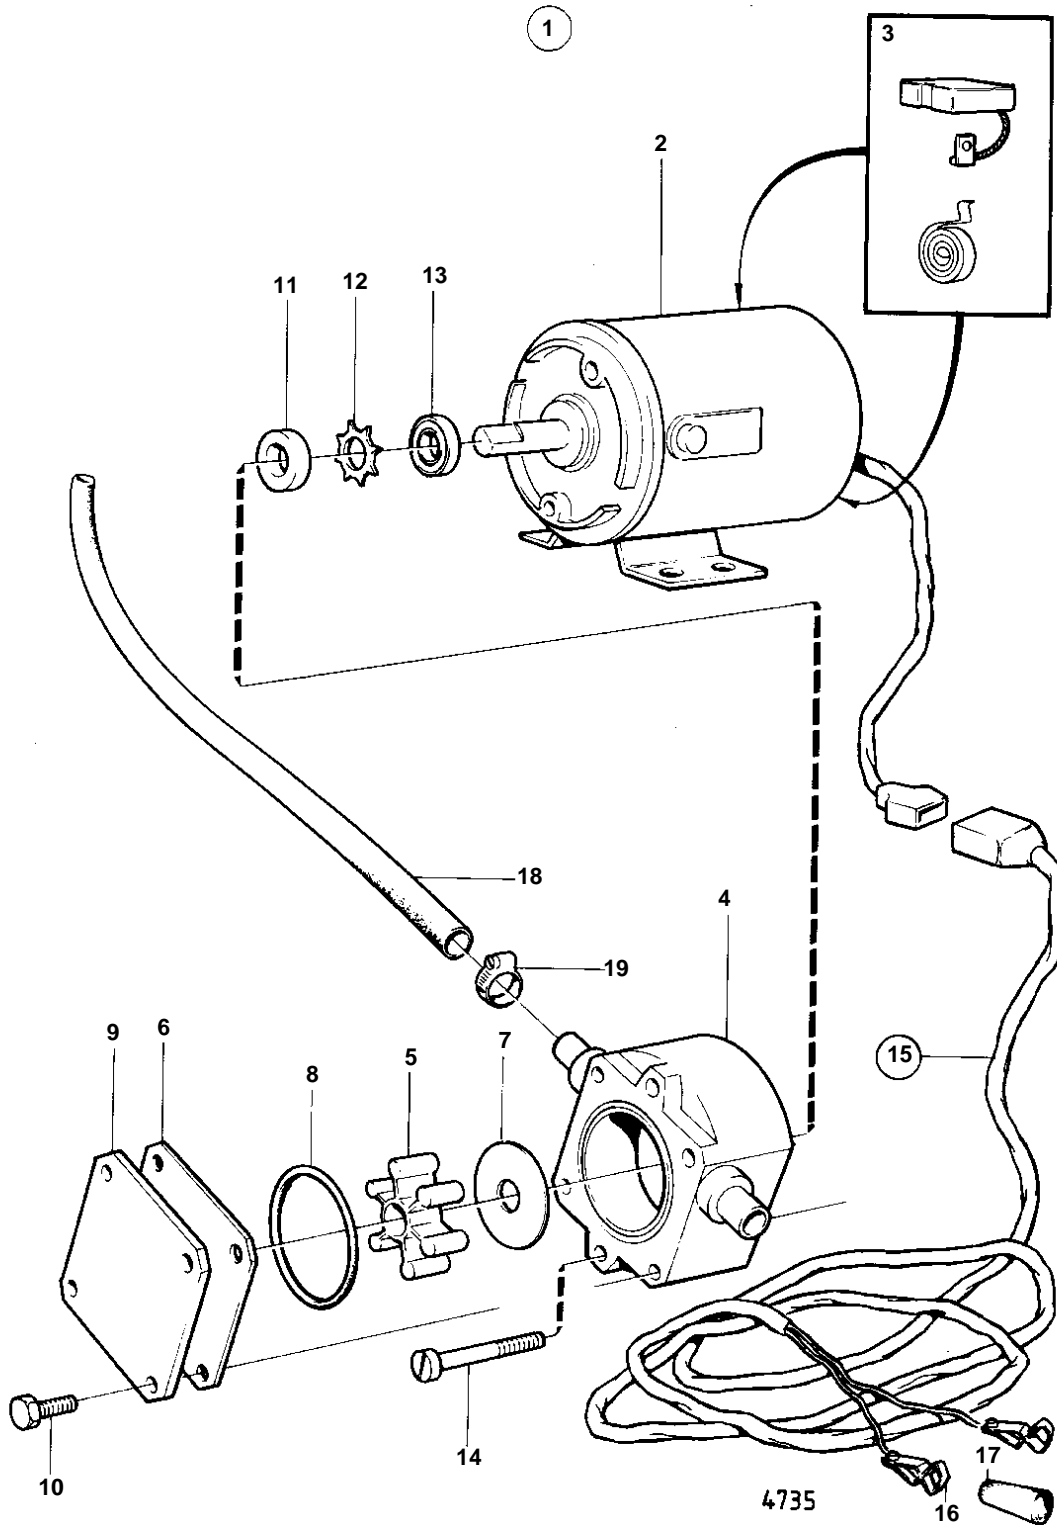

## COMMON

REF	PART NO.	QTY	DESCRIPTION	NOTES
1	843114	1	Oil bilge pump	12V
2		1	EL MOTOR	12V
3	844014	2	Carbon brush set	
4	844015	1	Housing	
5		1	IMPELLER	IK
6	844017	1	Wear washer	
7	844016	1	Wear washer	
8		1	O-RING	IK
9	844018	1	Cover	
10	844021	4	Screw	
11		1	SEAL RING	IK
12		1	LOCK WASHER	IK
13	844019	1	Oil deflector ring	
14	844020	2	Screw	
15	843113	1	· Cable trunk	
16		1	· · BATTERY TERMINAL	+ . REPLACED BY 1EA 844280,1EA 844278
		1	· · BATTERY TERMINAL	- . REPLACED BY 1EA 844280,1EA 844279
	844280	2	· · Cable terminal	LATE TYPE
17	844279	1	· · Isolation	LATE TYPE BLACK
	844278	1	· · Isolation	LATE TYPE RED
18	943707	X	· Rubber hose	L = 3000 MM
19	943471	3	· Hose clamp	
	844022	1	Impeller kit	