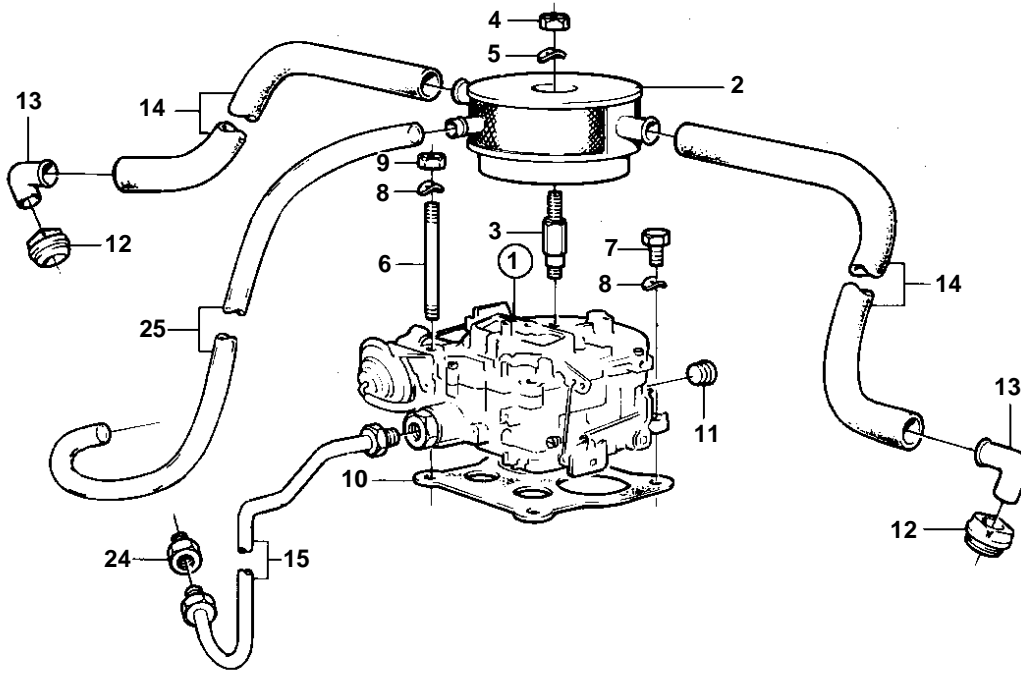

AQ200F

8070

AQ200F

REF	PART NO.	QTY	DESCRIPTION	SEE SEC.	NOTES
1		1	Carburetor	17069	
2	841596	1	Flame shield		
3	834796	1	Stud		
4	950352	1	Lock nut		
5	941906	1	Spring washer		
6	835455	4	Stud		
7					
8	941907	4	Spring washer		
9	950373	4	Lock nut		
10		1	Gasket		SEE GROUP 2B
11	952075	1	Plug		
12	835415	2	Rubber bushing		SEE GROUP 2A
13	841546	2	Hose attachment		SEE GROUP 2A
14	941995	X	Hose		L = 2X300 MM
15	841357	1	Fuel pipe		
16	826493	1	Fuel pump		
		X	· COMPONENTS		
17	818668	1	Gasket		
18	835333	1	Flange		
19	835087	1	Gasket		
20	841426	2	Screw		
21	942336	2	Spring washer		
22	835422	1	Push rod		
23	940162	2	Hexagon screw		
24	180303	3	Nipple		
25	941149	X	Hose		L = 700 MM
26	855668	1	Tube		
27	855686	1	Fuel filter		
28	834781	1	Nipple		
29	855569	1	Cardboard tube		
30	855570	1	Bracket		
31	841426	2	Screw		
32	955295	3	Hexagon screw		
33	941907	3	Spring washer		
34	955782	3	Hexagon nut		