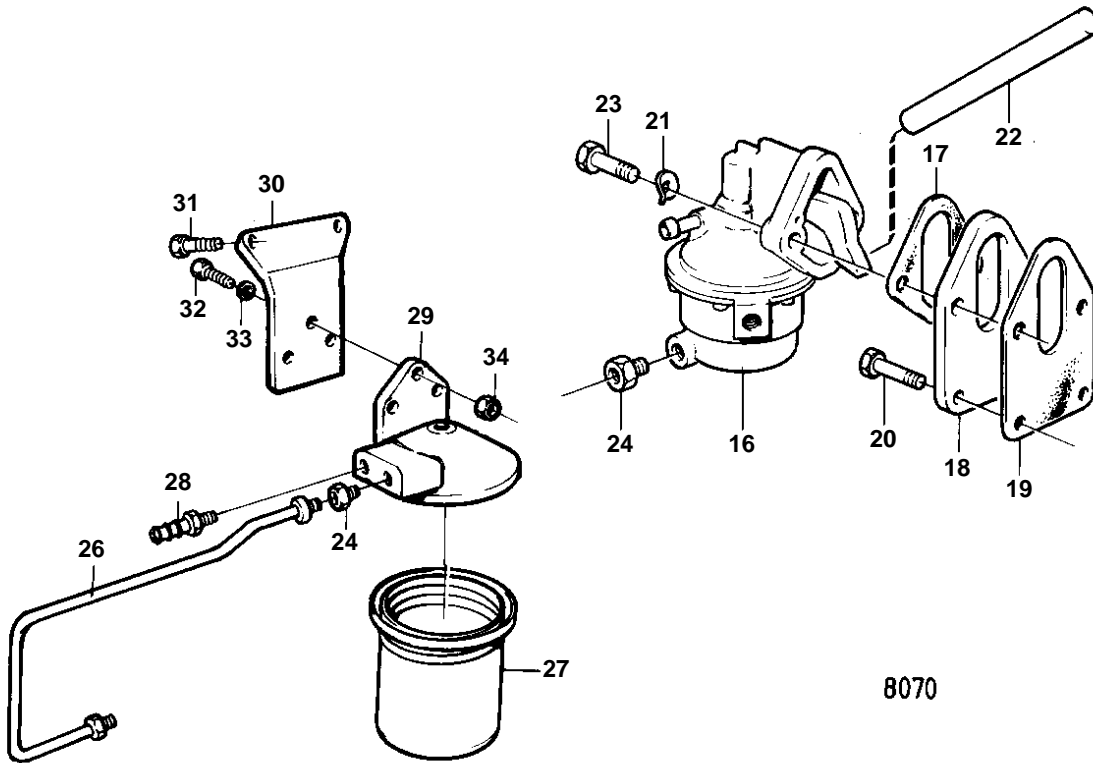

AQ200F

8070

AQ200F

REF	PART NO.	QTY	DESCRIPTION	SEE SEC.	NOTES
1		1	Carburetor	17069	
2	841596	1	Flame shield		
3	834796	1	Stud		
4	950352	1	Lock nut		
5	941906	1	Spring washer		
6	835455	4	Stud		
7					
8	941907	4	Spring washer		
9	950373	4	Lock nut		
10		1	Gasket		SEE GROUP 2B
11	952075	1	Plug		
12	835415	2	Rubber bushing		SEE GROUP 2A
13	841546	2	Hose attachment		SEE GROUP 2A
14	941995	X	Hose		L = 2X300 MM
15	841357	1	Fuel pipe		
16	826493	1	Fuel pump		
		X	· COMPONENTS		
17	818668	1	Gasket		
18	835333	1	Flange		
19	835087	1	Gasket		
20	841426	2	Screw		
21	942336	2	Spring washer		
22	835422	1	Push rod		
23	940162	2	Hexagon screw		
24	180303	3	Nipple		
25	941149	X	Hose		L = 700 MM
26	855668	1	Tube		
27	855686	1	Fuel filter		
28	834781	1	Nipple		
29	855569	1	Cardboard tube		
30	855570	1	Bracket		
31	841426	2	Screw		
32	955295	3	Hexagon screw		
33	941907	3	Spring washer		
34	955782	3	Hexagon nut		