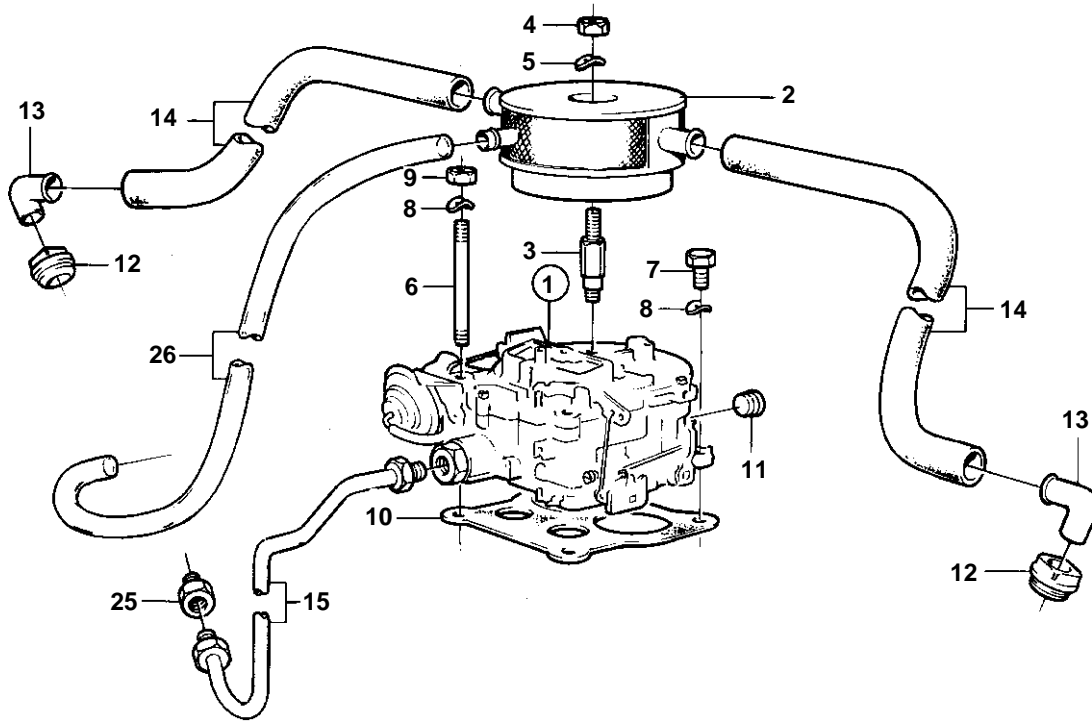

AQ200D

6248

AQ200D

REF	PART NO.	QTY	DESCRIPTION	SEE SEC.	NOTES
1		1	Carburetor		
				17069	
2	841596	1	Flame shield		(834719)
3	834796	1	Stud		
4	950352	1	Lock nut		
5	941906	1	Spring washer		
6	835455	4	Stud		
7					
8	941907	4	Spring washer		
9	950373	4	Lock nut		
10		1	Gasket		
11	952075	1	Plug		
12	835415	2	Rubber bushing		
13	841546	2	Hose attachment		
14	941995	X	Hose		L = 2X300 MM
15	841357	1	Fuel pipe		
16	826493	1	Fuel pump		
			· COMPONENTS		
17	818668	1	Gasket		
18	835333	1	Flange		
19	835087	1	Gasket		
20	955511	2	Hexagon screw		(835369)
21	942336	2	Spring washer		
22	835422	1	Push rod		
23	940162	2	Hexagon screw		
24		1	Tube		
25	180303	3	Nipple		
26	941149	X	Hose		L = 700 MM
27	834781	1	Nipple		
28	834717	1	Fuel filter		
29		1	· COVER		
30	841162	1	· Filter		
31		1	· · Gasket		