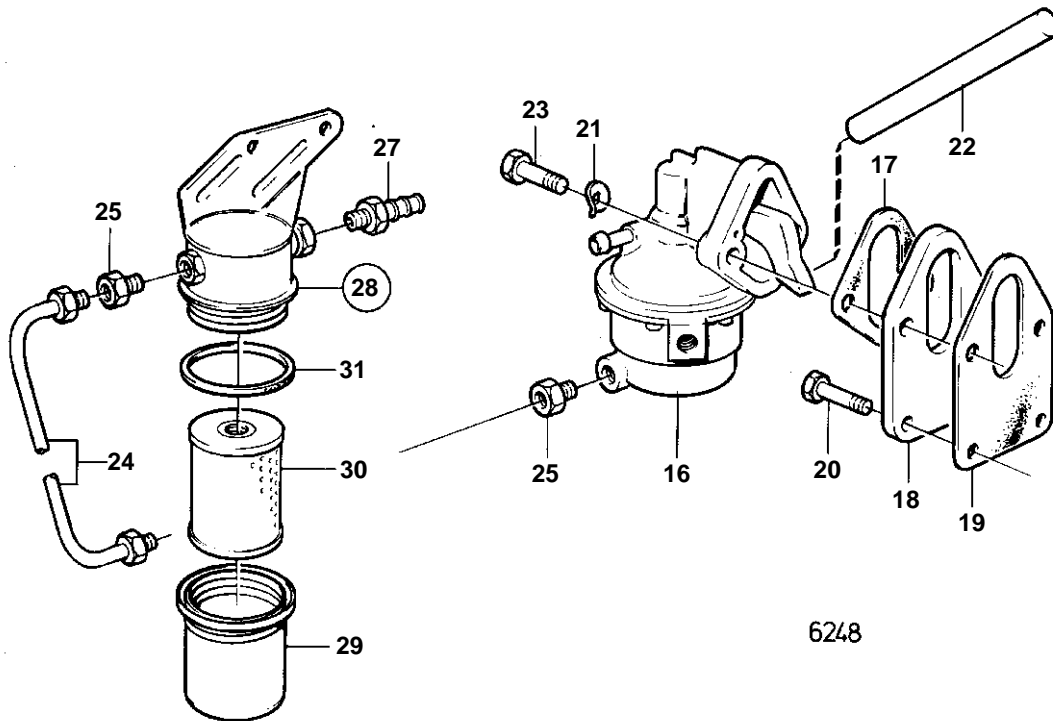

AQ200D

6248

AQ200D

REF	PART NO.	QTY	DESCRIPTION	SEE SEC.	NOTES
1		1	Carburetor		
				17069	
2	841596	1	Flame shield		(834719)
3	834796	1	Stud		
4	950352	1	Lock nut		
5	941906	1	Spring washer		
6	835455	4	Stud		
7					
8	941907	4	Spring washer		
9	950373	4	Lock nut		
10		1	Gasket		
11	952075	1	Plug		
12	835415	2	Rubber bushing		
13	841546	2	Hose attachment		
14	941995	X	Hose		L = 2X300 MM
15	841357	1	Fuel pipe		
16	826493	1	Fuel pump		
			· COMPONENTS		
17	818668	1	Gasket		
18	835333	1	Flange		
19	835087	1	Gasket		
20	955511	2	Hexagon screw		(835369)
21	942336	2	Spring washer		
22	835422	1	Push rod		
23	940162	2	Hexagon screw		
24		1	Tube		
25	180303	3	Nipple		
26	941149	X	Hose		L = 700 MM
27	834781	1	Nipple		
28	834717	1	Fuel filter		
29		1	· COVER		
30	841162	1	· Filter		
31		1	· · Gasket		