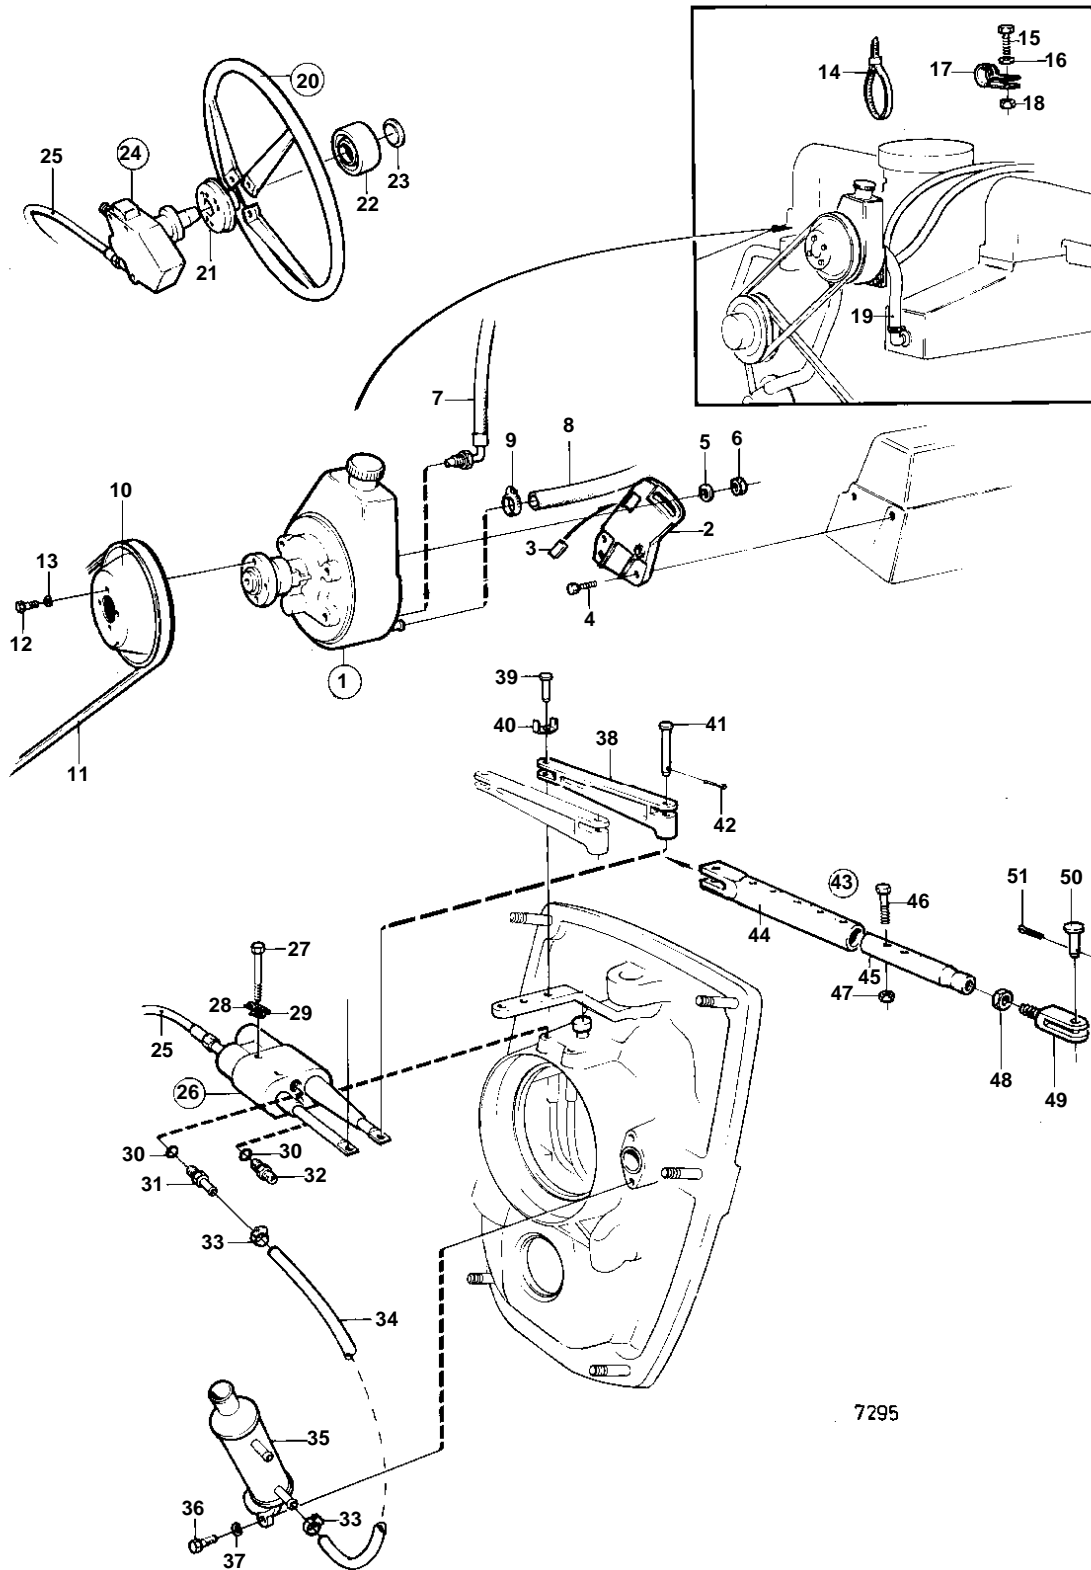

AQ200D,AQ200F

7295

AQ200D,AQ200F

REF	PART NO.	QTY	DESCRIPTION	SEE SEC.	NOTES
1	838310	1	Power steering pump		
				060-0280	
	855860	1	Power steering pump		
				060-0280	
2	855847	1	Bracket		
3	855868	1	Support		
4	955535	3	Screw		
5	11975	2	Washer		
6	963107	2	Nut		
7	855270	1	Hose		EARLY TYPE
	853454	1	Hose		LATE TYPE
8	838311	X	Hose		L = 1800 MM
9	961664	1	Hose clamp		
10	855353	1	Pulley		
11	966387	1	V-belt		L = 1050 MM
12	955293	4	Screw		
13	941907	4	Spring washer		
14	948210	X	Strip clamp		
15	955512	1	Screw		
16	955893	1	Washer		
17	949386	1	Clamp		
18	955825	1	Nut		
19	952970	X	Rubber hose		L = 500 MM
20	850936	1	Steering wheel		
21	828943	1	· Steering wheel pad		
22	850938	1	· Steering wh emblem		
23	853160	1	· Lock washer		
24	850809	1	Steering head		
				060-0300	
25	853185	X	Steering cable		L = 3000 MM
	850811	X	Steering cable		L = 3300 MM
	853188	X	Steering cable		L = 3750 MM
	853189	X	Steering cable		L = 4000 MM
	853190	X	Steering cable		L = 4250 MM
	850815	X	Steering cable		L = 4500 MM
	850816	X	Steering cable		L = 4800 MM
	853193	X	Steering cable		L = 5000 MM
	853194	X	Steering cable		L = 5500 MM
	853195	X	Steering cable		L = 6000 MM
	828866	X	Steering cable		L = 6750 MM
	853287	X	Steering cable		L = 7900 MM
	853288	X	Steering cable		L = 8500 MM
26	852741	1	Steering cylinder		
	853307		Repair kit		
27	968247	2	Screw		
28	853254	2	Striker plate		
29	941908	2	Spring washer		
30	958226	2	O-ring		
31	946152	1	Nipple		
32	957031	1	Nipple		
33	961664	3	Hose clamp		
34	838311	X	Hose		L = 500 MM
35	838482	1	Oil cooler		
36	955515	2	Screw		
37	941906	2	Spring washer		
38	852787	1	Link rod		
39	913158	1	Clevis pin		
40	853160	1	Lock washer		
41	852789	1	Clevis pin		
42	907856	2	Cotter pin		
43	828913	1	Link stay		
44	828892	1	Tube		
45	828893	1	Tube