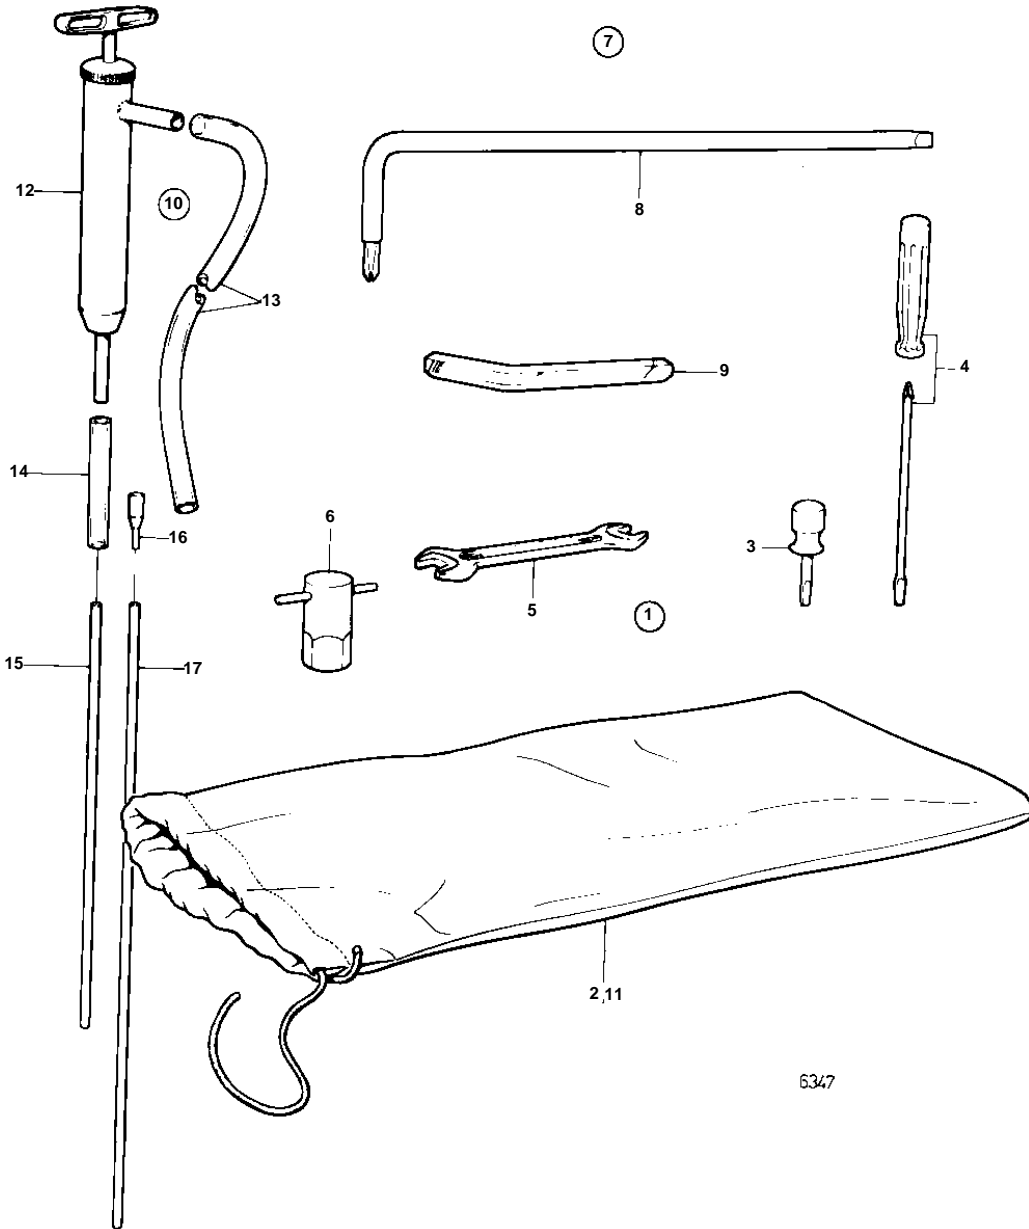

COMMON

6347

COMMON

REF	PART NO.	QTY	DESCRIPTION	NOTES
1	834895	1	Tool kit	
2	844642	1	· Tool bag	(809863)
3	841044	1	· Screwdriver	
4	963929	1	· Screwdriver	
5	841252	1	· Open-end wrench	13-16MM
	841253	1	· Open-end wrench	1/2-11/16MM
	962054	1	· Open-end wrench	19-22MM
6	834834	1	Socket wrench	
7	841045	1	Tool kit	AQ DRIVE UNIT
8	834980	1	· Screwdriver	
9	914675	1	· Allen wrench	1/4"
	914677	1	· Allen wrench	3/8"
10	875117	1	Oil bilge pump	
11	844642	1	· Tool bag	
12		1	· OIL BILGE PUMP	
13	806282	1	· Hose	L = 1000 MM
14		1	· PLASTIC HOSE	L = 100 MM
15	841527	1	· Plastic pipe	L = 700 MM
16	841046	1	· Hose	
17	835964	1	· Tube	L = 711 MM