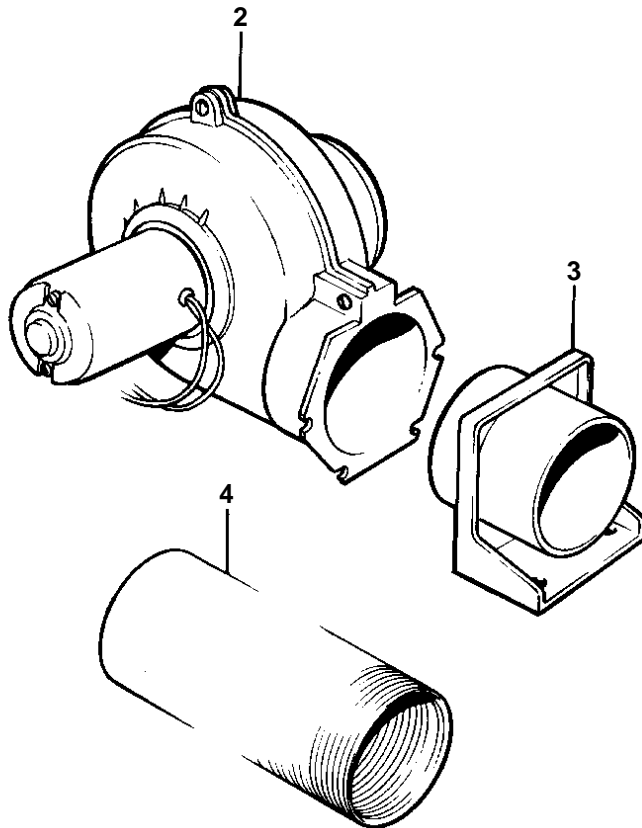

COMMON

6088

COMMON

REF	PART NO.	QTY	DESCRIPTION	NOTES
1	828763	X	Bilge pump	12V
2	828797	X	Fan	12V
3	828798	X	Flange	
4	828807	X	Ventilation hose	L = 5000 MM