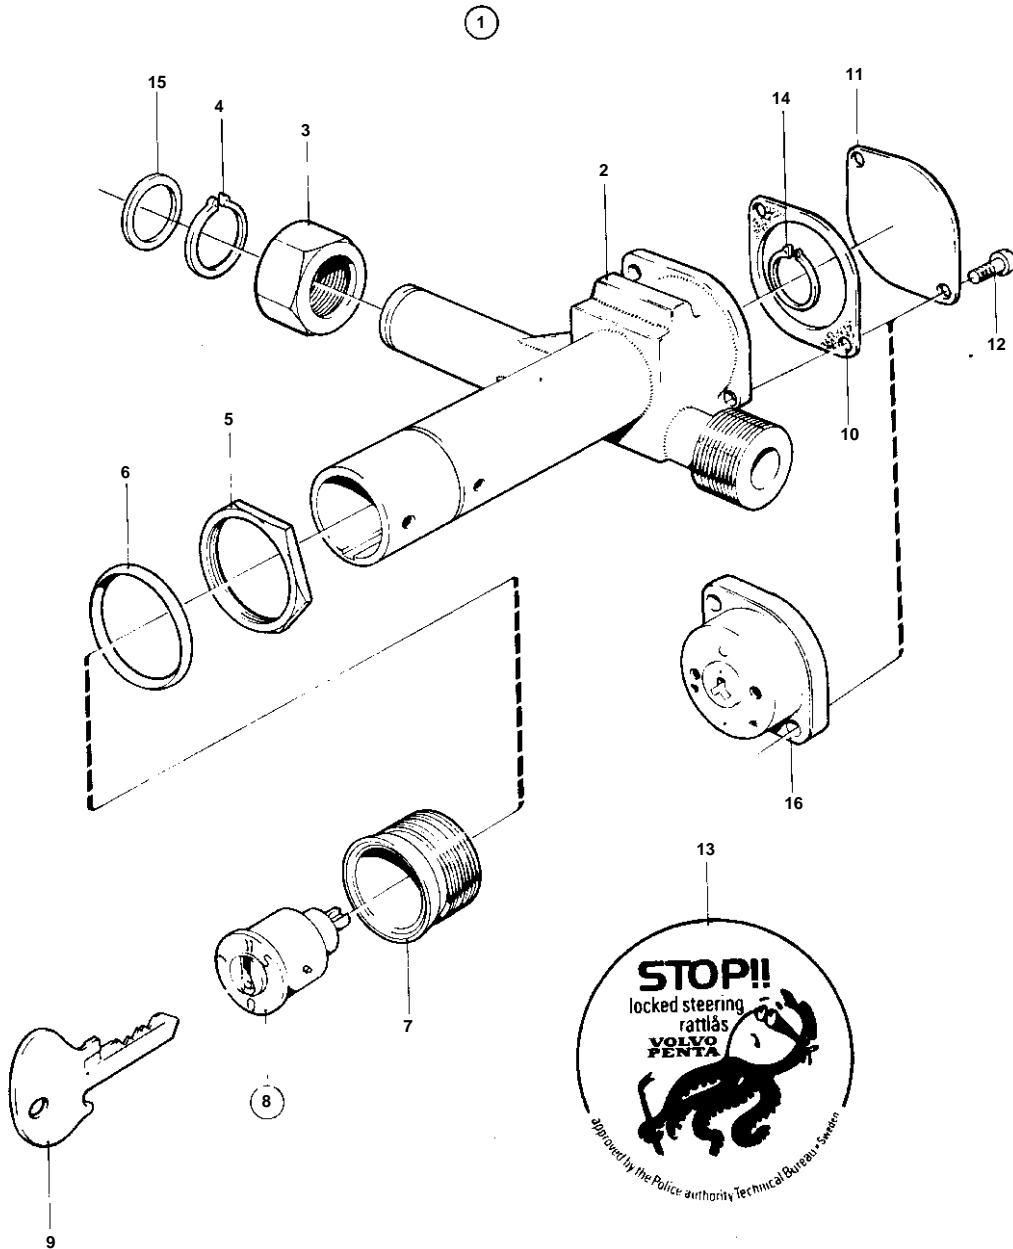

AQ200B, AQ225B

4153

AQ200B, AQ225B

REF	PART NO.	QTY	DESCRIPTION	SEE SEC.	NOTES
1		1	Steering lock		
2		1	· HOUSING		
3		1	· Nut		
4	914450	1	· Snap ring		
5		1	· Lock nut		
6		1	· Lock ring		
7		1	· Lock sleeve		
8		1	· Lock cylinder		
9		1	· · Key		REPLACED BY 1EA BRACKET 850958, 2EA BOLT 955541, 1EA BUSHING 850959, 1EA BUSHING 850960.
			Bulletin P-36-4-1	P-36-4-1-EN	Deleted Part No's for Keys
10		1	· Gasket		
11		1	· Protecting cover		
12	956060	2	· Cross recessed screw		
13		1	· DECAL		
14		1	· Snap ring		
15		2	· Washer		
16		1	Plate		