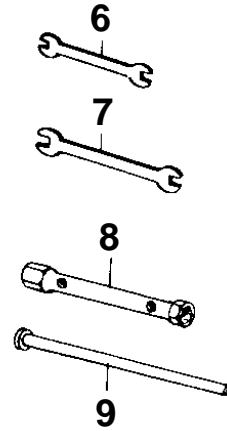

AQ200B, AQ225B

1

6346

AQ200B, AQ225B

REF	PART NO.	QTY	DESCRIPTION	SEE SEC.	NOTES
1		1	Tool kit		
2	844642	1	• Tool bag		
3	804771	1	• Screwdriver		
4		1	• Combination screwdri		
5		1	• Phillips screwdriver		
6		1	• Open-end wrench		7/16"-1/2"
7		1	• Open-end wrench		9/16"-1/2"
8	884570	1	• Spark plug spanner		(210107)
9		1	• Lever		
10	914675	1	• Allen wrench		1/4"
	914677	1	• Allen wrench		3/8"
	946804	1	• Allen wrench		MD21A, MD21B FOR SEPARATE WATER OUTLET.
11	875117	1	• Oil bilge pump	13068	
12		1	• • OIL BILGE PUMP		
13	806282	1	• • Plastic hose		L = 1000 MM
14	941405	1	• • Hose		L = 100 MM
15	841527	1	• • Plastic pipe		L = 1000 MM
16		1	• • Rubber hose		
17	835964	1	• • Tube		L = 711 MM
18		1	Socket wrench		(210004)
19			CHEMICALS	13070	