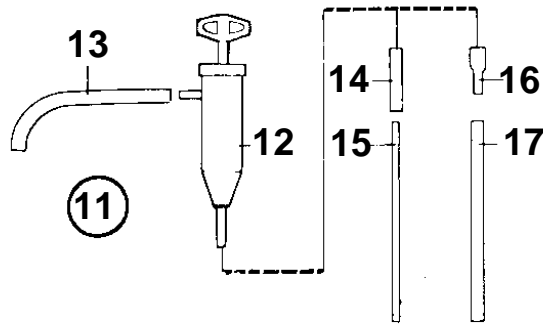

AQ200B, AQ225B

1

6346

AQ200B, AQ225B

REF	PART NO.	QTY	DESCRIPTION	SEE SEC.	NOTES
1		1	Tool kit		
2	844642	1	• Tool bag		
3	804771	1	• Screwdriver		
4		1	• Combination screwdri		
5		1	• Phillips screwdriver		
6		1	• Open-end wrench		7/16"-1/2"
7		1	• Open-end wrench		9/16"-1/2"
8	884570	1	• Spark plug spanner		(210107)
9		1	• Lever		
10	914675	1	• Allen wrench		1/4"
	914677	1	• Allen wrench		3/8"
	946804	1	• Allen wrench		MD21A, MD21B FOR SEPARATE WATER OUTLET.
11	875117	1	• Oil bilge pump	13068	
12		1	• • OIL BILGE PUMP		
13	806282	1	• • Plastic hose		L = 1000 MM
14	941405	1	• • Hose		L = 100 MM
15	841527	1	• • Plastic pipe		L = 1000 MM
16		1	• • Rubber hose		
17	835964	1	• • Tube		L = 711 MM
18		1	Socket wrench		(210004)
19			CHEMICALS	13070	