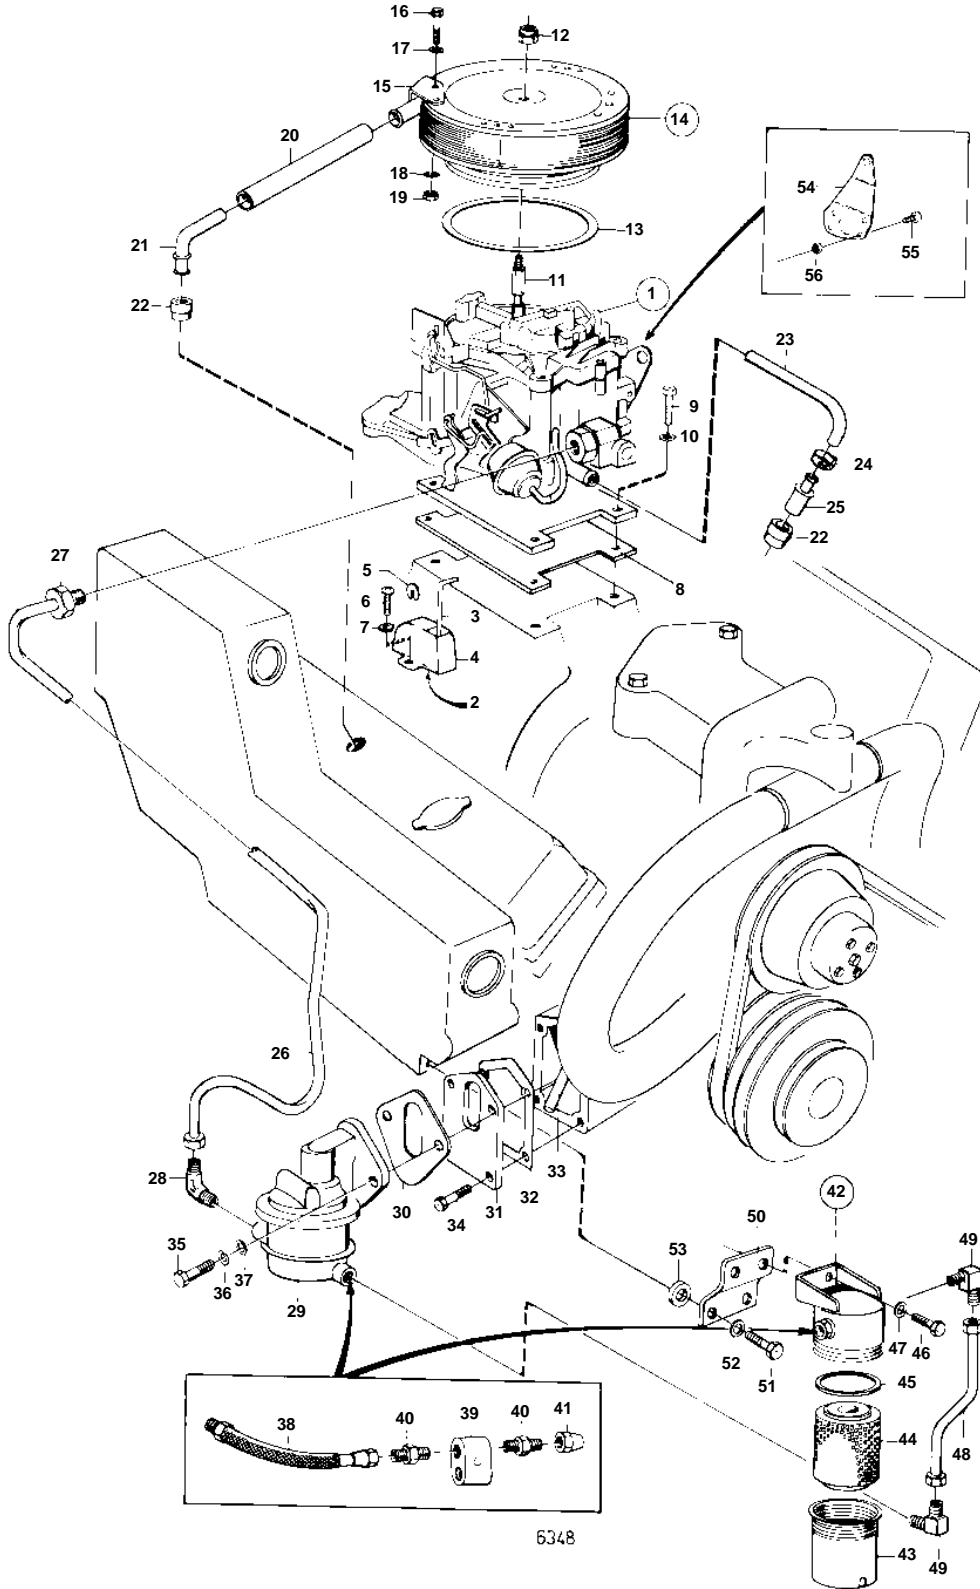

AQ225B

AQ225B

REF	PART NO.	QTY	DESCRIPTION	SEE SEC.	NOTES
1		1	Carburetor	13037	
2		1	Thermostat		
3		1	Rod		
4		1	Cover		
5		1	Lock spring		
6	950021	1	Cross recessed screw		
7	941905	1	Spring washer		
8	826479	1	Gasket		
9	940159	2	Hexagon screw		L = 32 MM
	955532	2	Hexagon screw		L = 95 MM
10	955894	4	Washer		
11		1	Stud		
12	950352	1	Lock nut		
13		1	Gasket		
14		1	Flame trap		
15		1	• Tube		
16		1	• Screw		
17		1			
18		1			
19		1			
20	941995	X	Hose		L = 320 MM
21	835184	1	Nipple		
22	835415	2	Rubber bushing		
23		1	Hose		
24		2	HOSE CLAMP		
25		1	Valve		
26		1	FUEL TUBE		INCLUDED IN FUEL INJECTION PUMP., INCLUDED IN FUEL INJECTOR.
		1	Fuel pipe		REPAIR KIT 6211269
27		1	Joint nipple		REPAIR KIT 6211269
28		1	Nipple		INCLUDED IN FUEL INJECTION PUMP.
	180254	1	Elbow nipple		REPAIR KIT 6211269
29		1	Fuel pump		
			• COMPONENTS		
30	818668	1	Gasket		
31	835333	1	Flange		
32	835087	1	Gasket		
33	835422	1	Push rod		
34	835369	2	Screw		
35	940162	2	Hexagon screw		
36	942336	2	Spring washer		
37	940097	2	Washer		
38		1	Fuel hose		
39	829146	1	Fitting		FOR GENERATING UNIT.
40	954337	2	Nipple		FOR GENERATING UNIT.
41	954323	1	Fitting nut		FOR GENERATING UNIT.
42		1	FUEL FILTER		MO-XXXXX/1495., MOXXXXX/1496-., EARLY TYPE
	841054	1	Fuel filter		LATE TYPE
43		1	• COVER		
44	841162	1	• Filter		
45		1	• • Gasket		
46	955523	2	Hexagon screw		MOXXXXX/1496-.
47	941907	2	Spring washer		MOXXXXX/1496-.
48		1	Fuel pipe		MOXXXXX/1496-.
49		2	Nipple		MOXXXXX/1496-.
50		1	BRACKET		MOXXXXX/1496-.
51	955535	2	Hexagon screw		MOXXXXX/1496-.
52	942336	2	Spring washer		MOXXXXX/1496-.
53		2	Washer		MOXXXXX/1496-.
54		1	Lever		
55		2	Cross recessed screw		
56	940179	2	Hexagon nut		