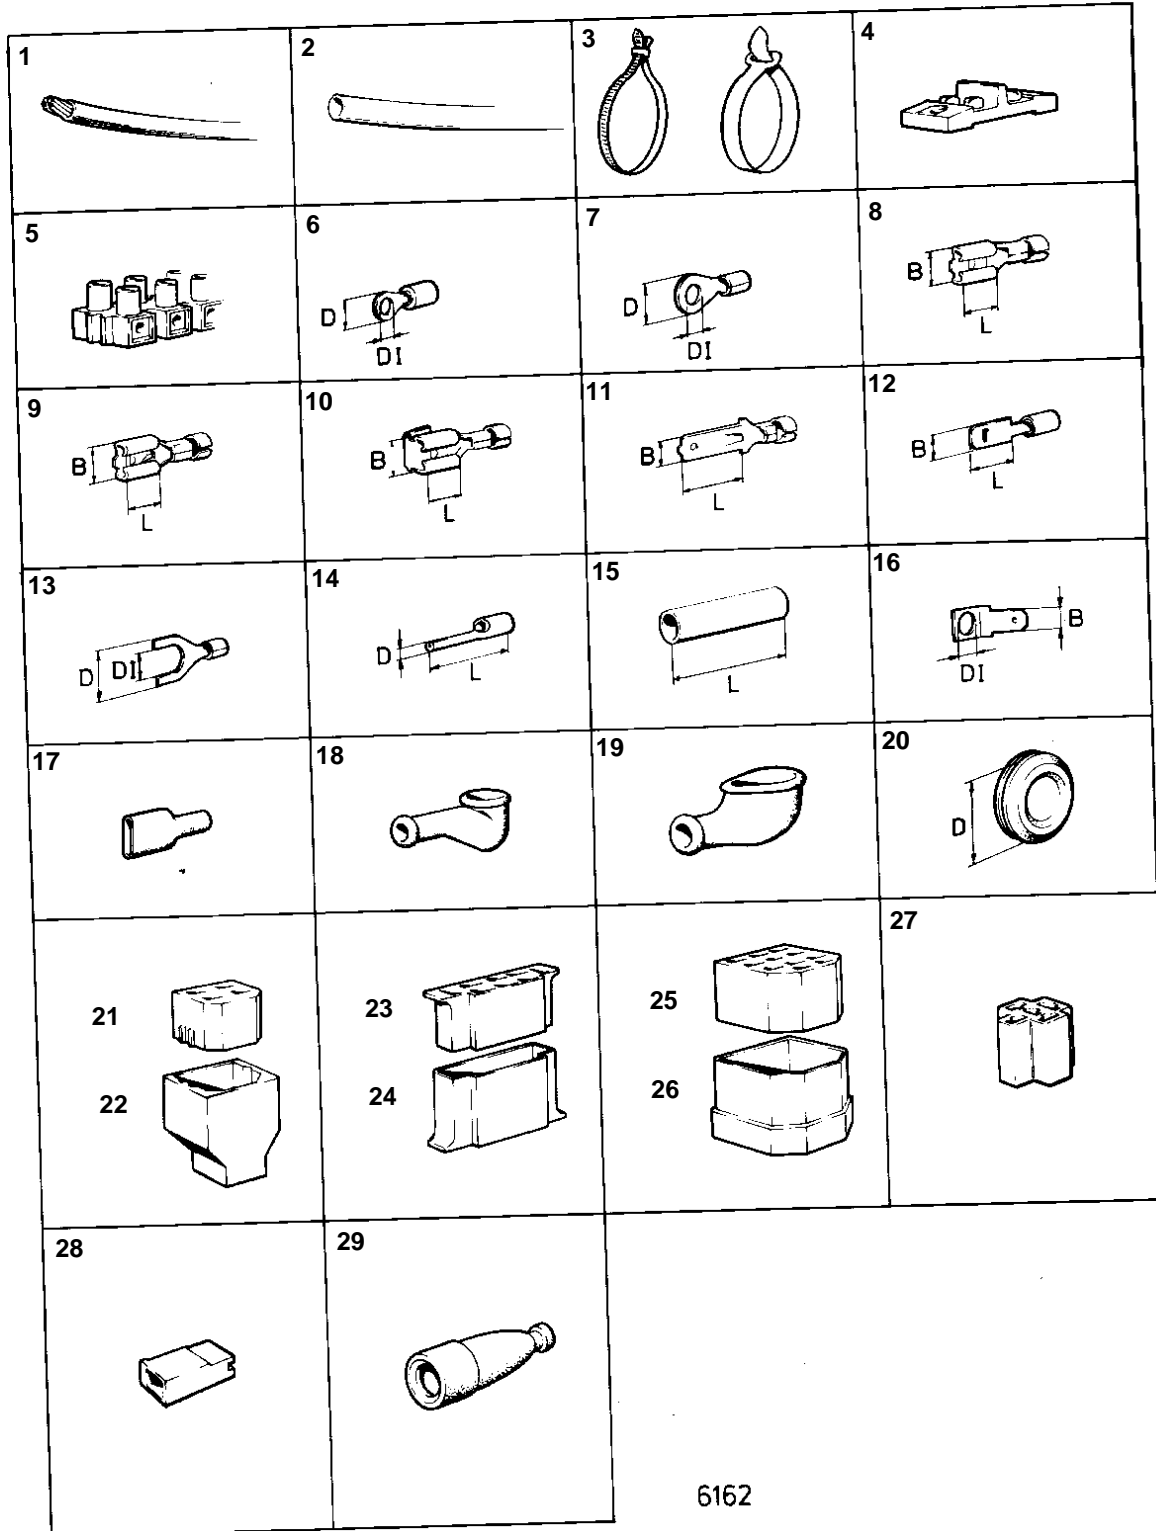

AQ200B, AQ225B

AQ200B, AQ225B

REF	PART NO.	QTY	DESCRIPTION	NOTES
1			CABLE	
	954443	X	• Electric cable, 5 SQ MM BLACK	
	954444	X	• Electric cable, 5 SQ MM BROWN	
	954445	X	• Electric cable, 5 SQ MM RED	
		X	• Electric cable, 5 SQ MM YELLOW	
		X	• Electric cable, 5 SQ MM GREEN	
		X	• Electric cable, 5 SQ MM BLUE	
		X	• Electric cable, 5 SQ MM GREY	
		X	• Electric cable, 5 SQ MM IVORY	
		X	• Electric cable, 5 SQ MM IVORY/ BLUE	
	954451	X	• • Electric cable, 5 SQ MM BLACK	
		X	• • Electric cable, 5 SQ MM BROWN	
		X	• • Electric cable, 5 SQ MM RED	
		X	• • Electric cable, 5 SQ MM GREEN	
		X	• • Electric cable, 5 SQ MM BLUE	
		X	• • Electric cable, 5 SQ MM IVORY	
	954461	X	• • Electric cable	
		X	• • Electric cable	
		X	• • Electric cable	
	954467	X	• • Electric cable	
	954469	X	• • Electric cable	
		X	• • Electric cable	
	954485	X	• • Electric cable	
		X	• • Electric cable	
	954502	X	• • Electric cable	
2		X	Hose	D = 9 MM, I.D = 8 MM
		X	Hose	D = 11,5 MM, I.D = 8 MM
		X	Hose	D = 6 MM, I.D = 5 MM
		X	Hose	D = 11 MM, I.D = 10 MM
		X	Hose	D = 16 MM, I.D = 14 MM
		X	Outer casing	D = 19 MM, I.D = 15 MM
3	827353	X	Cable tie	NYLON
		X	Cable tie	AL
4	942659	X	• Terminal block	
	942660	X	• Terminal block	
		X	• Terminal block	
		X	• Terminal block	
		X	• Terminal block	
5	182010	X	• Coupling piece	MAX 15 SQ MM
	190128	X	• Coupling piece	MAX 15 SQ MM
	190476	X	• Coupling piece	MAX 15 SQ MM
		X	• Coupling piece	MAX 20 SQ MM
6		X	Cable terminal	SPEC. 867057, 867058, 867059, 867279., I.D = 3,7 MM D = 5,6 MM
7	881516	X	Cable terminal	SPEC. 867057, 867058, 867059, 867279., I.D = 3,5 MM D = 5,5 MM
	881492	X	Cable terminal	SPEC. 867494, 867648., I.D = 4,3 MM D = 8,7 MM
	881493	X	Cable terminal	SPEC. 867494, 867648., I.D = 5,2 MM D = 8,7 MM
	881508	X	Cable terminal	SPEC. 867494, 867648., I.D = 6,7 MM D = 11,9 MM
	881494	X	Cable terminal	SPEC. 867494, 867648., I.D = 8,3 MM D = 11,9 MM
	881504	X	Cable terminal	SPEC. 867494, 867648., I.D = 10,5 MM D = 15,9 MM
	881506	X	Cable terminal	SEV MOTOROLA 26692., I.D = 4,3 MM D = 9,5 MM
	881495	X	Cable terminal	SEV MOTOROLA 26692., I.D = 5,2 MM D = 9,5 MM
	881496	X	Cable terminal	SEV MOTOROLA 26692., I.D = 6,7 MM D = 12,7 MM
	881497	X	Cable terminal	SEV MOTOROLA 26692., I.D = 8,3 MM D = 12,7 MM
	881498	X	Cable terminal	SEV MOTOROLA 26692., I.D = 10,5 MM D = 15,4 MM
	881500	X	Cable terminal	D70B SPEC.867060. TD70B SPEC.867066. D70B SPEC.867055 ALT., I.D = 5,2 MM D = 15,9 MM
	881501	X	Cable terminal	D70B SPEC.867060. TD70B SPEC.867066. D70B SPEC.867055 ALT., I.D = 6,7 MM D = 15,9 MM
	881502	X	Cable terminal	D70B SPEC.867060. TD70B SPEC.867066. D70B SPEC.867055 ALT., I.D = 8,3 MM D = 15,9 MM