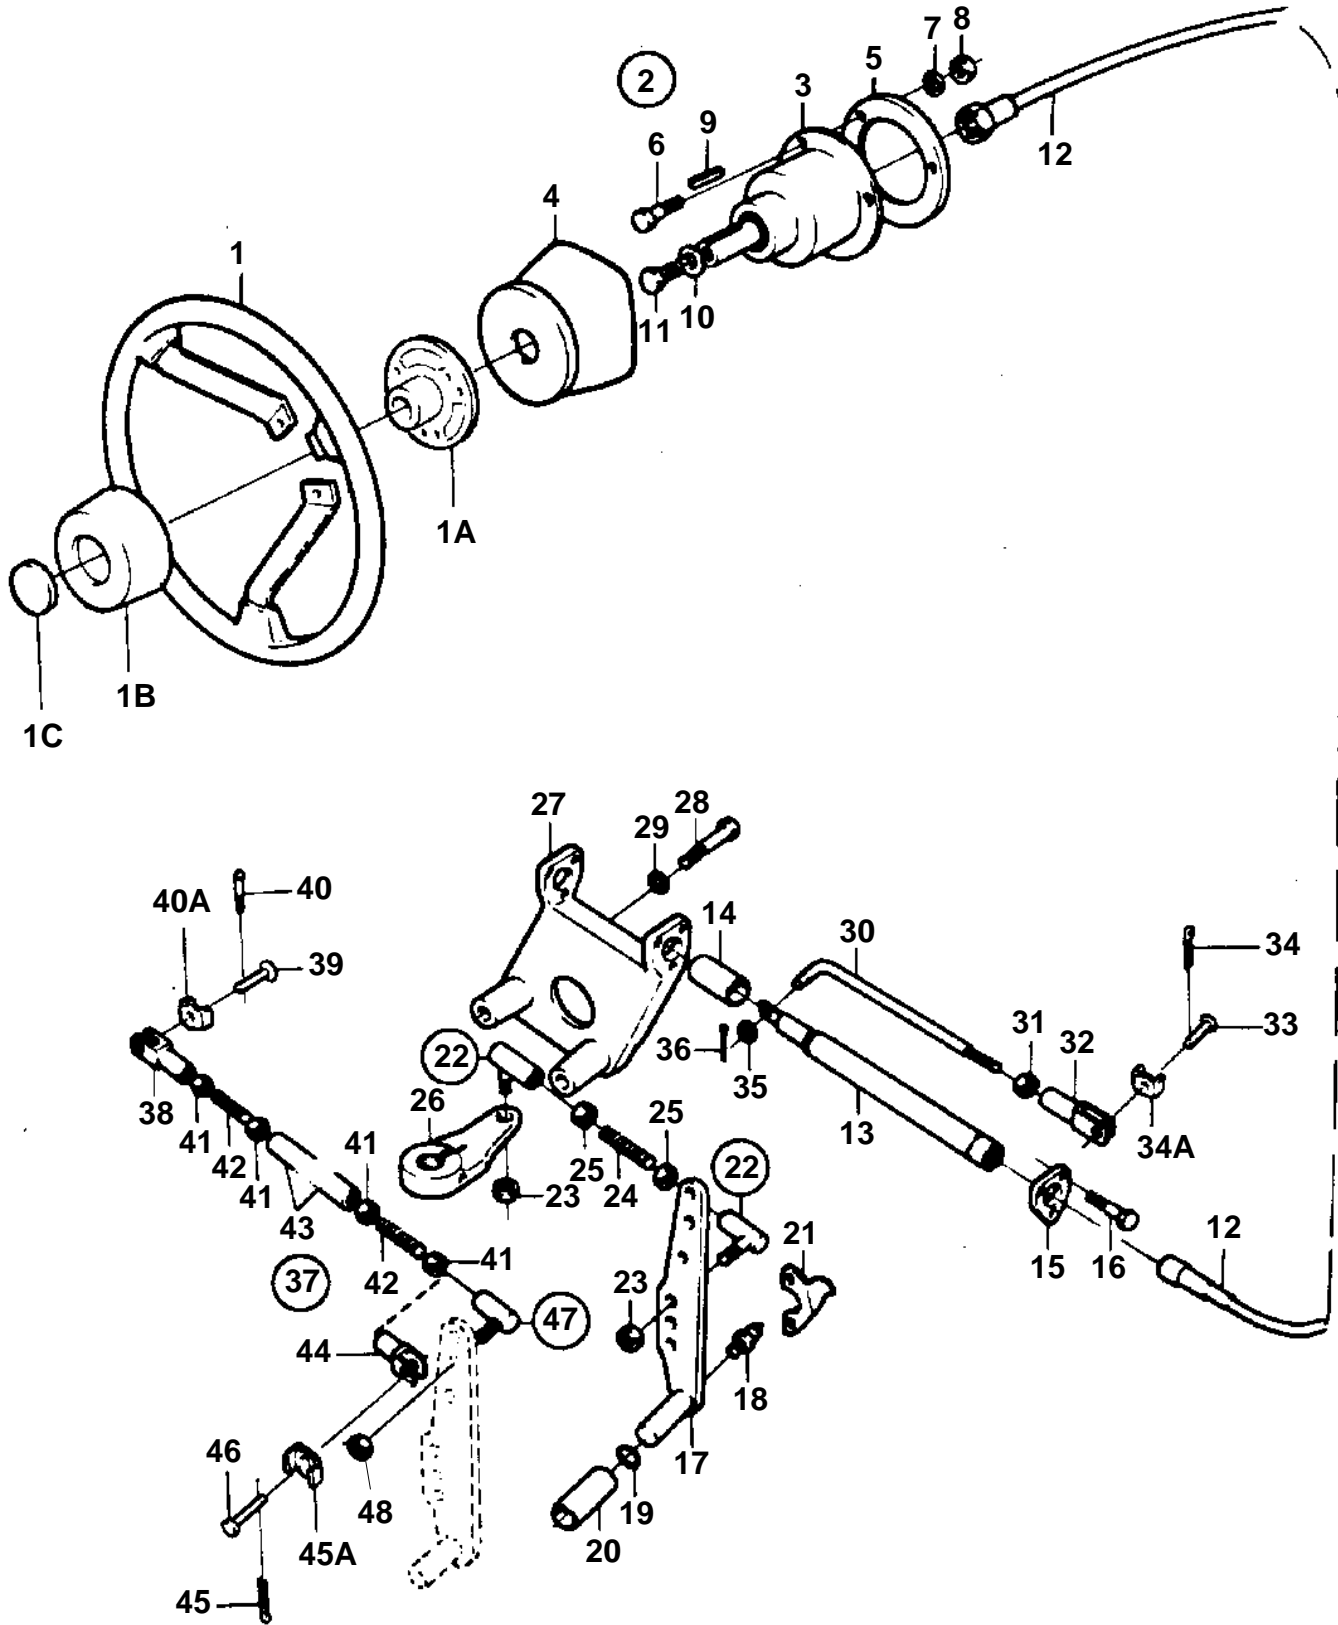

AQ171A,AQ171C

AQ171A,AQ171C

REF	PART NO.	QTY	DESCRIPTION	NOTES
1	850936	1	Steering wheel	
1A	850937	1	· Steering wheel hub	
1B	828943	1	· Steering wheel pad	
1C	850938	1	· Steering wh emblem	
2	851056	1	Steering head	
3		1	· STEERING GEAR	
4	851057	1	· Cover	
5	851069	1	· Washer	
6	940101	3	· Screw	
7	941906	3	· Spring washer	(955892)
8	955781	3	· Nut	
9	851349	1	· Key	
10	948823	1	· Washer	
11	940148	1	· Screw	
12	852035	X	Steering cable	L = 800 MM
	851016	X	Steering cable	L = 2500 MM. REPLACED BY 851017.
	851017	X	Steering cable	L = 2750 MM
	851018	X	Steering cable	L = 3000 MM
	851019	X	Steering cable	L = 3250 MM
	851020	X	Steering cable	L = 3500 MM
	851021	X	Steering cable	L = 3750 MM
	851022	X	Steering cable	L = 4000 MM
	851023	X	Steering cable	L = 4250 MM
	851024	X	Steering cable	L = 4500 MM
	851025	X	Steering cable	L = 4750 MM
	851026	X	Steering cable	L = 5000 MM
	851027	X	Steering cable	L = 5250 MM
	851028	X	Steering cable	L = 5500 MM
	851029	X	Steering cable	L = 5750 MM
	851030	X	Steering cable	L = 6000 MM
	851031	X	Steering cable	L = 6500 MM
	851032	X	Steering cable	L = 7000 MM
	851033	X	Steering cable	L = 7500 MM
	851034	X	Steering cable	L = 8000 MM
	851921	X	Steering cable	L = 8500 MM
	851922	X	Steering cable	L = 9000 MM
	851923	X	Steering cable	L = 9500 MM
13	851059	1	Steering cylinder	FOR PORT MOUNTING.
	851147	1	Steering cylinder	FOR STARBOARD MOUNTING.
14	851094	1	· Sleeve	
15	850961	1	· Washer	
16	851319	3	· Screw	
17	851385	1	Link arm	
18	914169	1	Lubricating nipple	
19	955906	1	Washer	
20	850653	1	Bushing	SEE GROUP 4A
21	850489	1	Stop arm	
22	875772	2	Ball joint kit	
23	851326	2	· Lock nut	
24	850736	1	Control rod	
25	940152	2	Nut	
26	850488	1	Spindle arm	SEE GROUP 4A
27	850958	1	Guide bracket	
28	955541	2	Screw	
29	942336	2	Spring washer	
30	850478	1	Link rod	
31	940154	1	Nut	
32	956511	1	Fork	
33	913158	1	Clevis pin	
34	907856	1	Cotter pin	
34A	853160	1	· Lock washer	
35	940097	1	Washer	
36	964960	1	Cotter pin	