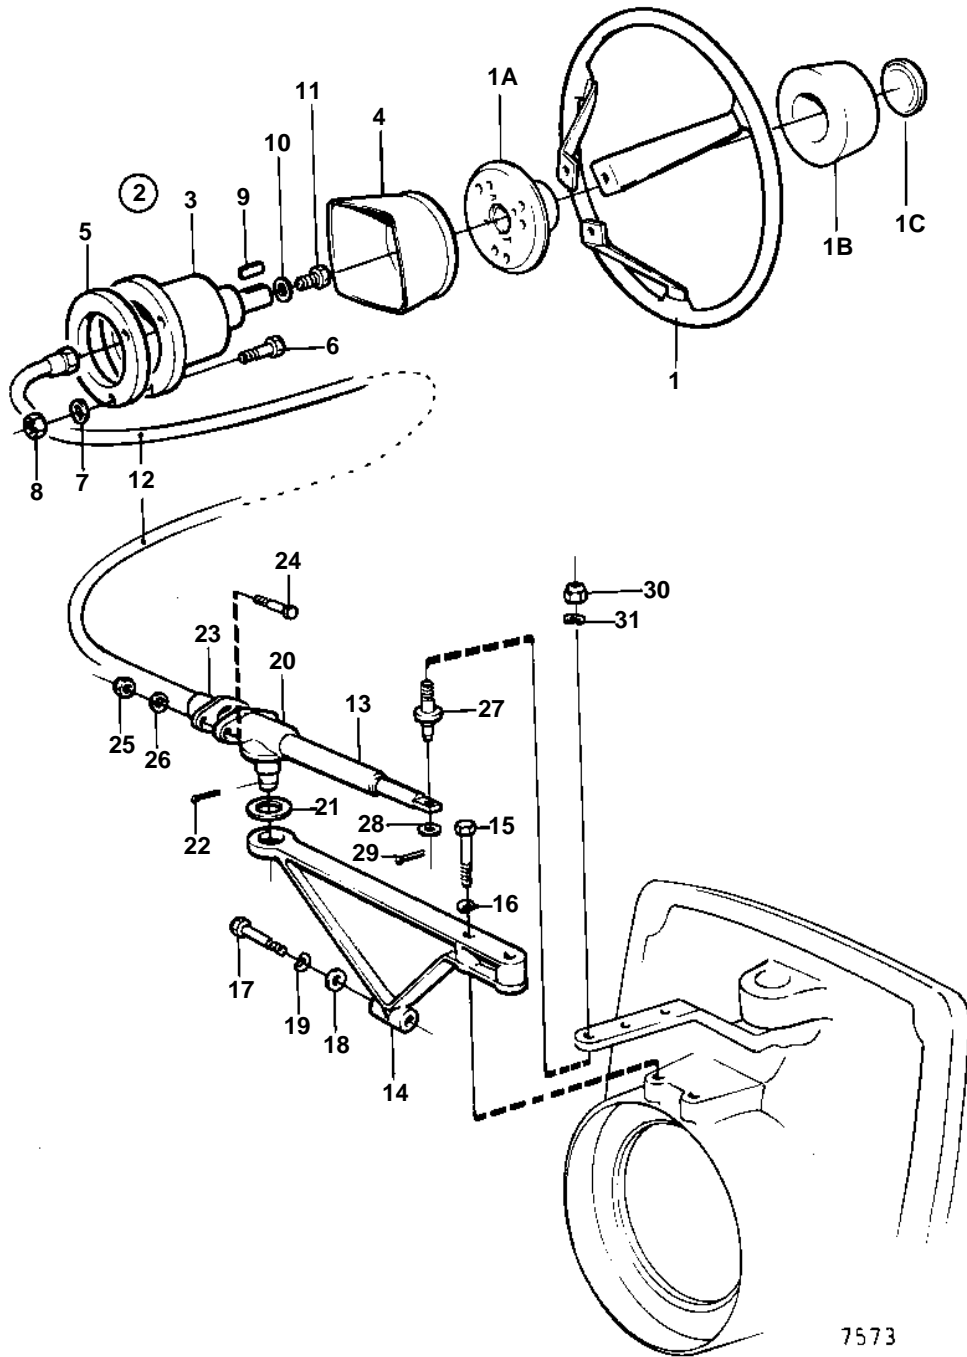

AQ171A,AQ171C

7573

AQ171A,AQ171C

REF	PART NO.	QTY	DESCRIPTION	NOTES
1	850936	1	Steering wheel	
1A	850937	1	• Steering wheel hub	
1B	828943	1	• Steering wheel pad	
1C	850938	1	• Steering wh emblem	
2	851056	1	Steering head	
3		1	• STEERING GEAR	
4	851057	1	• Cover	
5	851069	1	• Washer	
6	940101	3	• Screw	
7	941906	3	• Spring washer	
8	955781	3	• Nut	
9	851349	1	• Key	
10	948823	1	• Washer	
11	940148	1	• Screw	
12	852035	X	Steering cable	L = 800 MM
	851017	X	Steering cable	(851016) L = 2500 MM
	851017	X	Steering cable	L = 2750 MM
	851018	X	Steering cable	L = 3000 MM
	851020	X	Steering cable	(851019) L = 3250 MM
	851020	X	Steering cable	L = 3500 MM
	851021	X	Steering cable	L = 3750 MM
	851022	X	Steering cable	L = 4000 MM
	851023	X	Steering cable	L = 4250 MM
	851024	X	Steering cable	L = 4500 MM
	851025	X	Steering cable	L = 4750 MM
	851026	X	Steering cable	L = 5000 MM
	851027	X	Steering cable	L = 5250 MM
	851028	X	Steering cable	L = 5500 MM
	851029	X	Steering cable	L = 5750 MM
	851030	X	Steering cable	L = 6000 MM
	851031	X	Steering cable	L = 6500 MM
	851032	X	Steering cable	L = 7000 MM
	851033	X	Steering cable	L = 7500 MM
	851034	X	Steering cable	L = 8000 MM
	851921	X	Steering cable	L = 8500 MM
	851922	X	Steering cable	L = 9000 MM
	851923	X	Steering cable	L = 9500 MM
13	851147	1	Steering cylinder	FOR STARBOARD MOUNTING.
	851059	1	Steering cylinder	FOR PORT MOUNTING.
14	853079	1	Bracket kit	(853074)
15	955324	2	Screw	
16	941908	2	Spring washer	
17	955300	1	Screw	
18	960141	1	Washer	
19	941907	1	Spring washer	
20	853075	1	Anchorage	
21	955904	1	Washer	
22	907872	1	Cotter pin	
23	853076	1	Cap	
24	940101	2	Screw	
25	963105	2	Nut	
26	949607	2	Spring washer	
27	853077	1	Stud	
28	940097	1	Washer	
29	964960	1	Cotter pin	
30	963119	1	Nut	(963108)
31	940280	1	Spring washer	(949608)