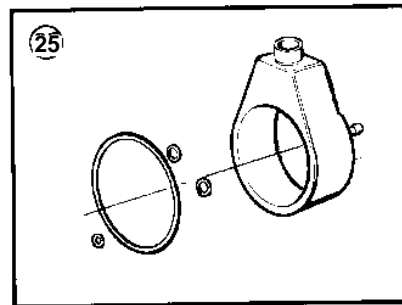

COMMON

7222

COMMON

REF	PART NO.	QTY	DESCRIPTION	NOTES
1	838310	1	Power steering pump	
2		1	· HOUSING	
3	855734	1	· Shaft set	
4		1	· · SHAFT	
5	273881	1	· · Sealing ring kit	
5A	1272634	X	· Adjusting washer	TH = 0,05 MM
	1272635	X	· Adjusting washer	TH = 0,1 MM
	1272636	X	· Adjusting washer	TH = 0,2 MM
	1272637	X	· Adjusting washer	TH = 0,3 MM
6		1	· HUB	
7	1272412	2	· Seal	
8		1	· ROTOR KIT	
9		1	· · ROTOR	
10		1	· · VANE	
11		1	· · RING	
12	273905	1	· Valve kit	
13		1	· · VALVE	
14		1	· · SPRING	
15	1272427	1	· Pin	
16	1329586	1	· Plate	
17	855736	1		
18	1329589	1	· Spring	
19	855735	1	· Sealing kit	
20		1	· · O-RING	
21		1	· · O-RING	
22		2	· · O-RING	
23		2	· · O-RING	
24	1272431	1	· · Lock ring	
25	855544	1	· Oil container kit	
26		1	O-RING	INCLUDED IN 855735.
27		1	O-RING	INCLUDED IN 855735.
28		1	O-RING	INCLUDED IN 855735.
29	855574	2	· Stud	
30	1330839	1	· Cover	