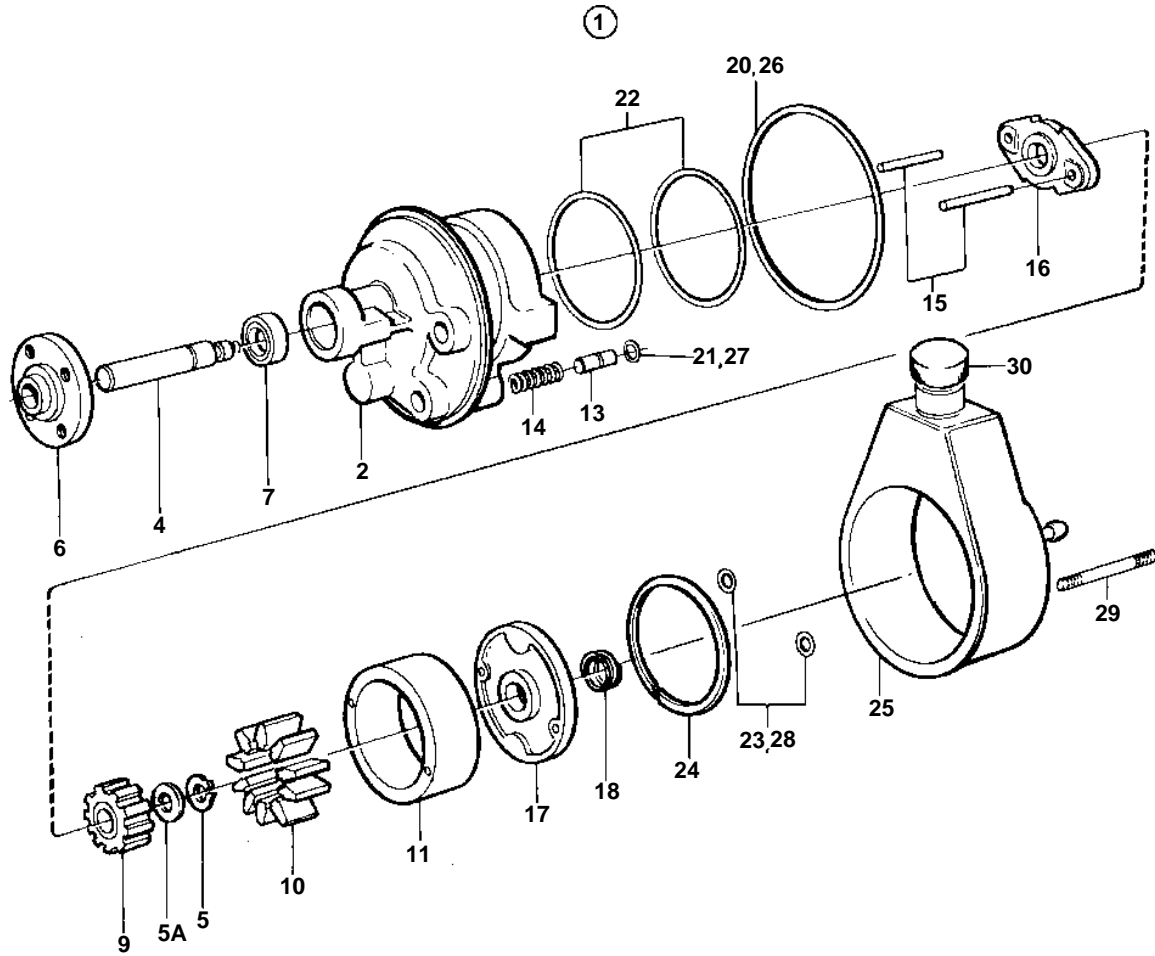

COMMON

7222

COMMON

REF	PART NO.	QTY	DESCRIPTION	NOTES
1	838310	1	Power steering pump	
2		1	· HOUSING	
3	855734	1	· Shaft set	
4		1	· · SHAFT	
5	273881	1	· · Sealing ring kit	
5A	1272634	X	· Adjusting washer	TH = 0,05 MM
	1272635	X	· Adjusting washer	TH = 0,1 MM
	1272636	X	· Adjusting washer	TH = 0,2 MM
	1272637	X	· Adjusting washer	TH = 0,3 MM
6		1	· HUB	
7	1272412	2	· Seal	
8		1	· ROTOR KIT	
9		1	· · ROTOR	
10		1	· · VANE	
11		1	· · RING	
12	273905	1	· Valve kit	
13		1	· · VALVE	
14		1	· · SPRING	
15	1272427	1	· Pin	
16	1329586	1	· Plate	
17	855736	1		
18	1329589	1	· Spring	
19	855735	1	· Sealing kit	
20		1	· · O-RING	
21		1	· · O-RING	
22		2	· · O-RING	
23		2	· · O-RING	
24	1272431	1	· · Lock ring	
25	855544	1	· Oil container kit	
26		1	O-RING	INCLUDED IN 855735.
27		1	O-RING	INCLUDED IN 855735.
28		1	O-RING	INCLUDED IN 855735.
29	855574	2	· Stud	
30	1330839	1	· Cover	