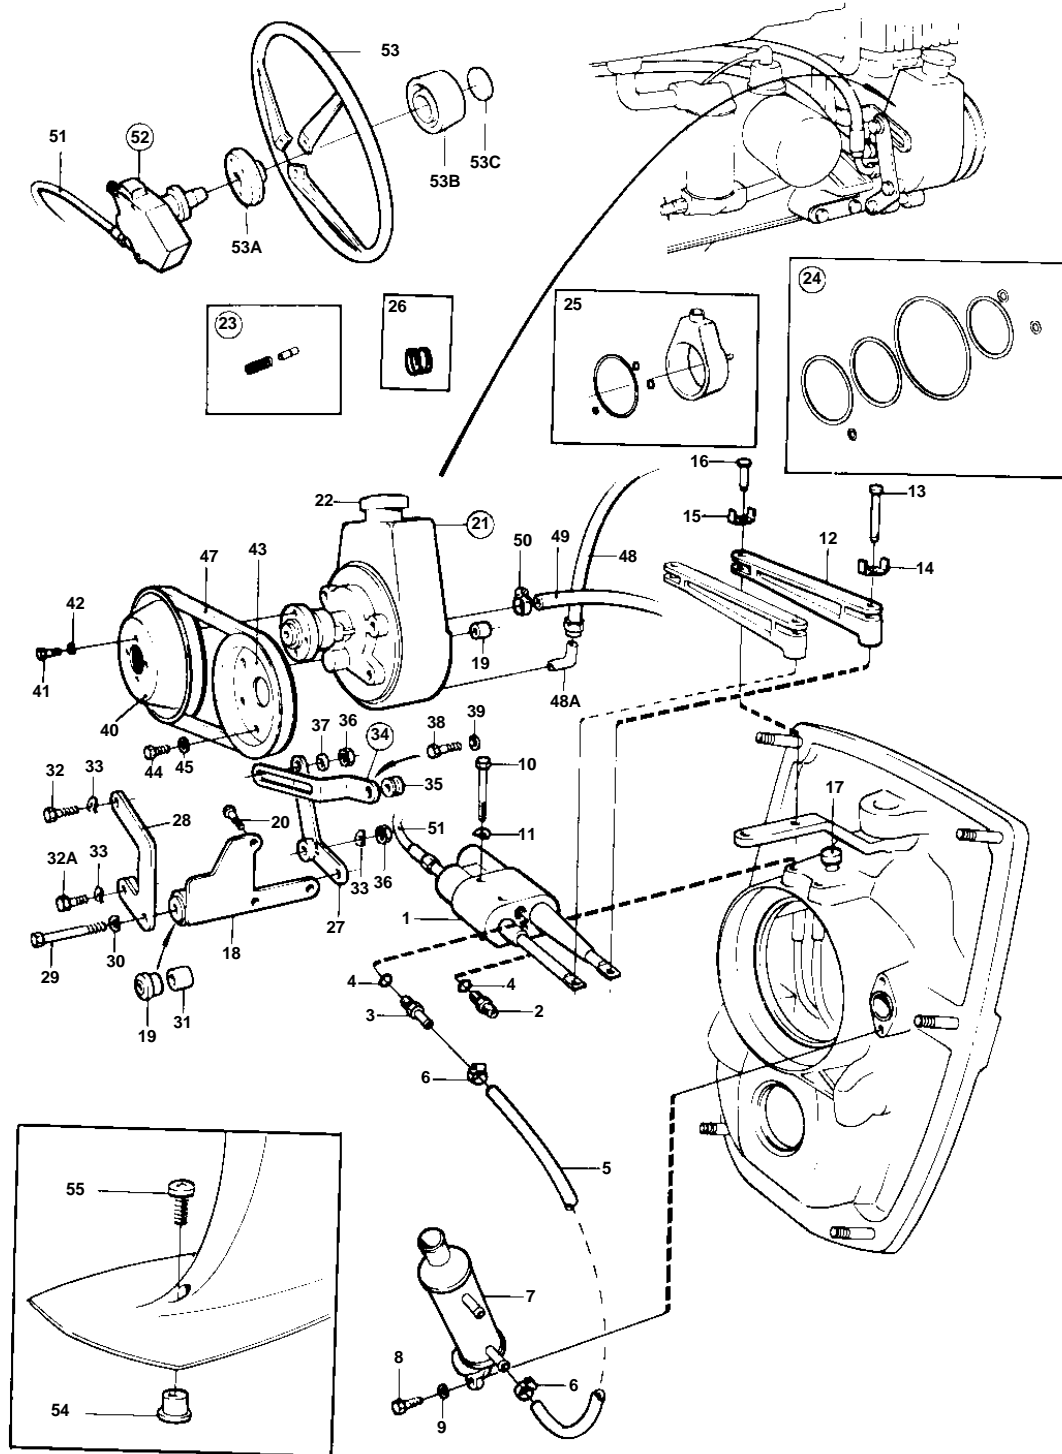

AQ171A,AQ171C

8945

AQ171A,AQ171C

REF	PART NO.	QTY	DESCRIPTION	SEE SEC.	NOTES
1	852741	1	Steering cylinder		
	853307	1	· Repair kit		
2	957031	1	Nipple		
3	946152	1	Nipple		
4	958226	2	O-ring		
5	838311	X	Hose		L = 500 MM
6	961664	3	Hose clamp		
7	838482	1	Oil cooler		
8	955515	2	Screw		
9	941906	2	Spring washer		
10	955329	2	Screw		
11	941908	2	Spring washer		
12	852787	1	Link rod		
13	852789	1	Clevis pin		
14	853160	2	· Lock washer		
15	853160	1	Lock washer		
16	913158	1	Clevis pin		
17	184700	1	Roller		
18	855273	1	Bracket		
19	463909	2	· Rubber bushing		
20	955306	3	Screw		
21	838310	1	Power steering pump	060-0292	
22	1330839	1	· Cover		
23		1	· VALVE KIT		
24	855735	1	· Sealing kit		(1272411)
25		1	· OIL CONTAINER KIT		
26	1329589	1	· Spring		
27	855275	1	Attaching plate		
28	855276	1	Attaching plate		
29	955307	1	Screw		
30	941907	1	Spring washer		
31	826652	1	Spacer sleeve		L = 20 MM
32	955315	1	Screw		L = 30 MM
32A	955317	1	Screw		L = 25 MM
33	941908	3	Spring washer		
34	855277	1	Tensioner		
35	463909	1	· Rubber bushing		
36	955783	2	Nut		
37	960148	1	Washer		
38	955298	1	Screw		
39	960141	1	Washer		
40	855353	1	Pulley		
41	955293	4	Screw		
42	941907	4	Spring washer		
43	1336647	1	Pulley		
44	947542	6	Screw		
45	949607	6	Spring washer		
46	948210	X	Strip clamp		
47	966910	1	V-belt		L = 950 MM
48	855270	1	Hose		EARLY TYPE
	853454	1	Hose		LATE TYPE.
48A	855616	1	Tube		
49	838311	X	Hose		L = 1700 MM
50	961664	1	Hose clamp		
51	850810	X	Steering cable		L = 3000 MM
	850811	X	Steering cable, STEERING CABLE		L = 3300 MM
	853188	X	Steering cable		REPL BY 853186+853214
	850813	X	Steering cable		L = 3750 MM
	850814	X	Steering cable		L = 3900 MM
	850815	X	Steering cable		L = 4200 MM
	850816	X	Steering cable		L = 4500 MM
	850817	X	Steering cable		L = 4800 MM
					L = 5100 MM