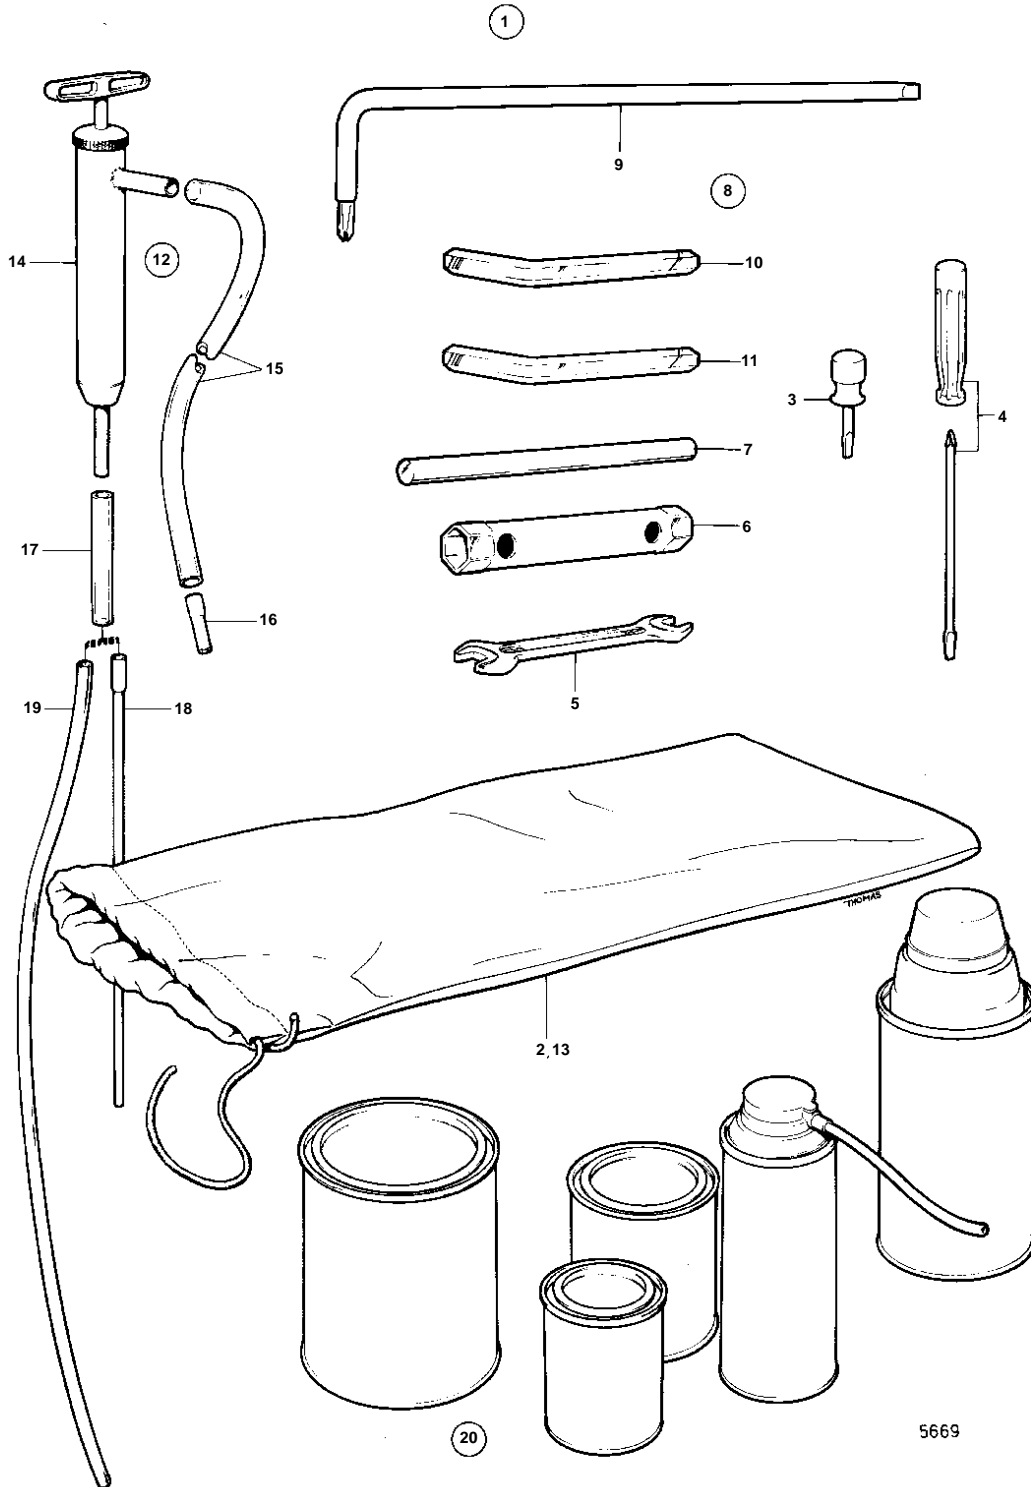

COMMON

COMMON

REF	PART NO.	QTY	DESCRIPTION	SEE SEC.	NOTES
1	844636	1	Tool kit		
2	844642	1	· Tool bag		
3	841044	1	· Screwdriver		
4	963929	1	· Screwdriver		
5	843929	1	· Open-end wrench		8-10 MM
	210056	1	· Open-end wrench		11-12 MM
	841252	1	· Open-end wrench		13-16 MM
	962053	1	· Open-end wrench		13-17 MM
	962060	1	· Open-end wrench		14-17 MM
	962054	1	· Open-end wrench		19-22 MM
6	884570	1	Spark plug spanner		REPL BY 855854
	855854	1	Spark plug spanner		
7	1210305	1	Lever		
8	841045	1	Tool kit		AQ DRIVE UNIT
9	834980	1	· Screwdriver		
10	914675	1	· Allen wrench		1 1/4"
	914677	1	· Allen wrench		3/8"
11	851462	2	Puller		AQ DRIVE UNIT
12	875117	1	Oil bilge pump		
13	844642	1	· Tool bag		
14		1	· OIL BILGE PUMP		
15	806282	1	· Hose		L = 1000 MM
16	841046	1	· Hose		
17	941405	X	· Hose		L = 100 MM
18	835964	1	· Tube		L = 711 MM
19	841527	X	· Plastic pipe		L = 1000 MM
20			· CHEMICALS	090-5000	